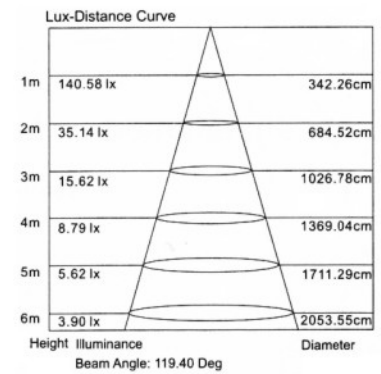

LED CEILING LAMPS (LED吸顶灯)