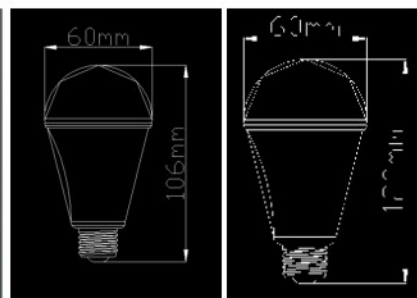

Specification

Item No.	LED Q'ty	Voltage	Base	Wattage	CCT	Beam angle	Lumen	CRI	Power factor	D/L	Dimmable	Isolated drive
MN-QP05A	12pcs(SMD5630)	85-265V AC 110-120V AC 220-240V AC	E27	5W	3000K/4500K/6000K	180°	350-400lm	>80	>0.9	Φ61*112mm	No/Switch/Track	Yes
MN-QP08A	18pcs(SMD5630)	85-265V AC 110-120V AC 220-240V AC	E27	8W	3000K/4500K/6000K	180°	560-640lm	>80	>0.9	Φ61*112mm	No/Switch/Track	Yes
MN-QP10A	20pcs(SMD5630)	85-265V AC 110-120V AC 220-240V AC	E27	10W	3000K/4500K/6000K	180°	700-800lm	>80	>0.9	Φ65*120mm	No/Switch/Track	Yes
MN-QP12A	22pcs(SMD5630)	85-265V AC 110-120V AC 220-240V AC	E27	12W	3000K/4500K/6000K	180°	840-960lm	>80	>0.9	Φ65*120mm	No/Switch/Track	Yes
MN-QPF05A	12pcs(SMD5630)	85-265V AC	E27	5W	3000K/4500K/6000K	180°	350-400lm	>80	>0.9	Φ61*112mm	No	No
MN-QPF08A	18pcs(SMD5630)	85-265V AC	E27	8W	3000K/4500K/6000K	180°	560-640lm	>80	>0.9	Φ61*112mm	No	No
MN-QPF10A	20pcs(SMD5630)	85-265V AC	E27	10W	3000K/4500K/6000K	180°	700-800lm	>80	>0.9	Φ65*120mm	No	No
MN-QPF12A	22pcs(SMD5630)	85-265V AC	E27	12W	3000K/4500K/6000K	180°	840-960lm	>80	>0.9	Φ65*120mm	No	No

Photometric data

Specification

Item No.	LED Q'ty	Voltage	Base	Wattage	CCT	Beam angle	Lumen	CRI	Power factor	D/L	Dimmable	Isolated drive
MN-QP05B	12pcs(SMD5630)	85-265V AC 110-120V AC 220-240V AC	E27	5W	3000K/4500K/6000K	180°	350-400lm	>80	>0.9	Φ60*120mm	Switch/Track	Yes
MN-QP08B	18pcs(SMD5630)	85-265V AC 110-120V AC 220-240V AC	E27	8W	3000K/4500K/6000K	180°	560-640lm	>80	>0.9	Φ60*120mm	Switch/Track	Yes
MN-QP10B	20pcs(SMD5630)	85-265V AC 110-120V AC 220-240V AC	E27	10W	3000K/4500K/6000K	180°	700-800lm	>80	>0.9	Φ60*120mm	Switch/Track	Yes