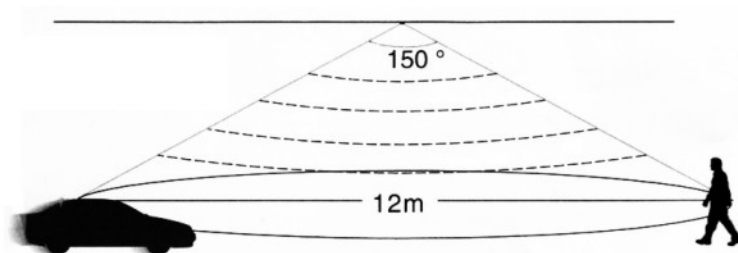

Light sketch map for the lamp