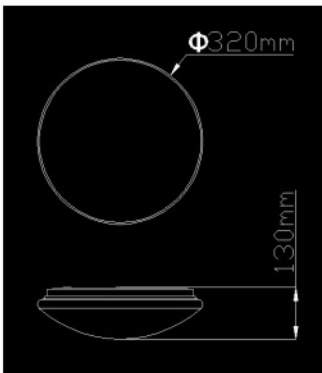

LED CEILING LAMPS (LED吸顶灯)