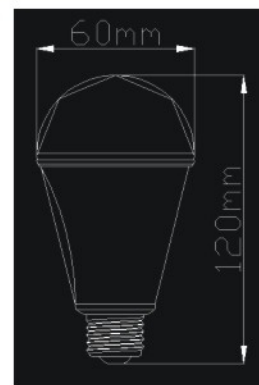

Specification

Item No.	LED Q'ty	Voltage	Base	Wattage	CCT	Beam angle	Lumen	CRI	Power factor	D/L	Dimmable	Isolated drive
MN-QP05A	12pcs(SMD5630)	85-265V AC 110-120V AC 220-240V AC	E27	5W	3000K/4500K/6000K	180°	350-400lm	>80	>0.9	Φ61*112mm	No/Switch/Track	Yes
MN-QP08A	18pcs(SMD5630)	85-265V AC 110-120V AC 220-240V AC	E27	8W	3000K/4500K/6000K	180°	560-640lm	>80	>0.9	Φ61*112mm	No/Switch/Track	Yes
MN-QP10A	20pcs(SMD5630)	85-265V AC 110-120V AC 220-240V AC	E27	10W	3000K/4500K/6000K	180°	700-800lm	>80	>0.9	Φ65*120mm	No/Switch/Track	Yes
MN-QP12A	22pcs(SMD5630)	85-265V AC 110-120V AC 220-240V AC	E27	12W	3000K/4500K/6000K	180°	840-960lm	>80	>0.9	Φ65*120mm	No/Switch/Track	Yes
MN-QPF05A	12pcs(SMD5630)	85-265V AC	E27	5W	3000K/4500K/6000K	180°	350-400lm	>80	>0.9	Φ61*112mm	No	No
MN-QPF08A	18pcs(SMD5630)	85-265V AC	E27	8W	3000K/4500K/6000K	180°	560-640lm	>80	>0.9	Φ61*112mm	No	No
MN-QPF10A	20pcs(SMD5630)	85-265V AC	E27	10W	3000K/4500K/6000K	180°	700-800lm	>80	>0.9	Φ65*120mm	No	No
MN-QPF12A	22pcs(SMD5630)	85-265V AC	E27	12W	3000K/4500K/6000K	180°	840-960lm	>80	>0.9	Φ65*120mm	No	No