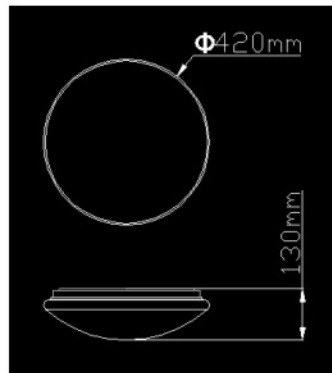

LED CEILING LAMPS (LED吸顶灯)