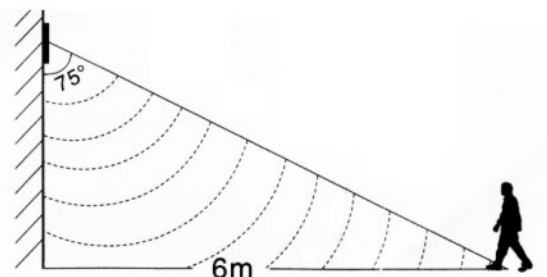

Light sketch map for the lamp