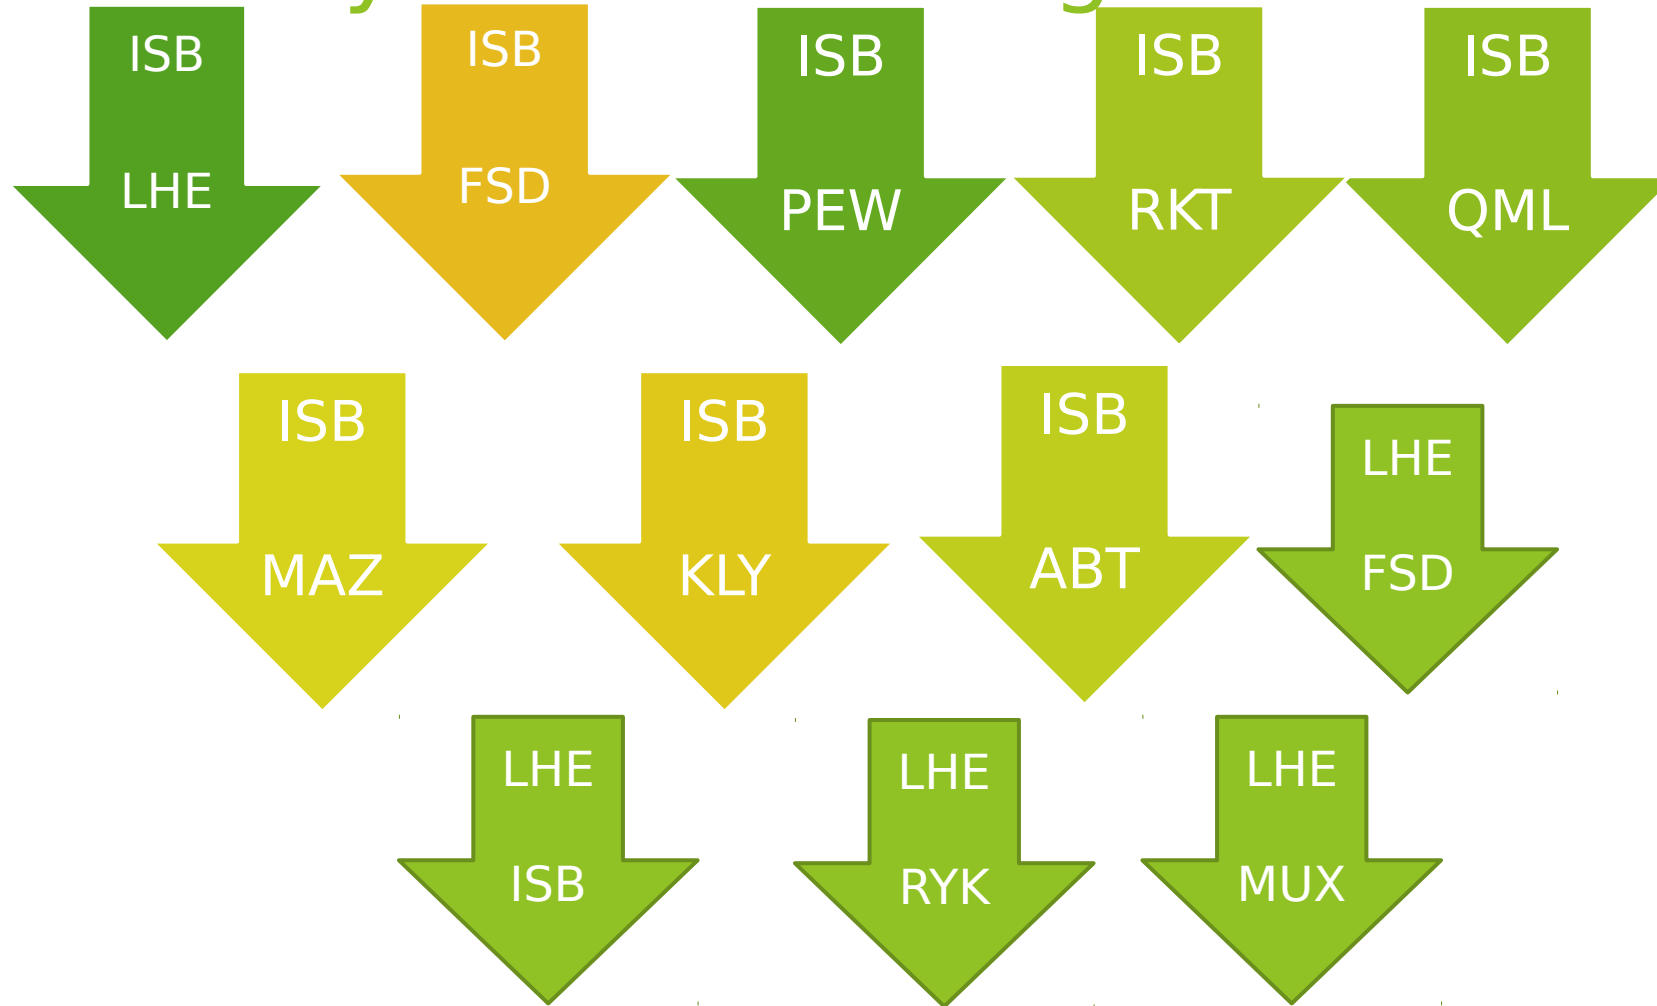

▶ Why Choose Us ?

- ▶ Professional Support Globally 24 x 7 Logistical Services , Our Team has enough Manpower to deliver International Parcel, Domestic Distribution, Transportation

Do you want us when ?

Our Current Products

▶ Import Services

- ▶ AIR / SEA Import Services
- ▶ Project Cargo Specialist
- ▶ Inland Transportation
- ▶ Insurance

▶ Domestic Services

- ▶ W/ Housing and Storage
- ▶ Door To Door Delivery
- ▶ Pickups
- ▶ Over Land Distribution
- ▶ Detain Services
- ▶ Overnight Cargo Services

Daily Prime Loading Shuttles

Our Services Area

▶ ZONE (A)

▶ GUJRANAWAL > GUJRAT > MAINCHANWO > LALAMUSA > SHEIKOPURA > OKHRA > KHARIN > JHELMUM

▶ FAISALABAD > BAHWALPUR > SARGODHA > KHANEWAL > GUJJAR KHAN > MULTAN > ISLAMABAD > SAHIWAL > LAHORE > RAWALPINDI > CHICHAWATNI > DINA > SRIA ALAMGHIR >