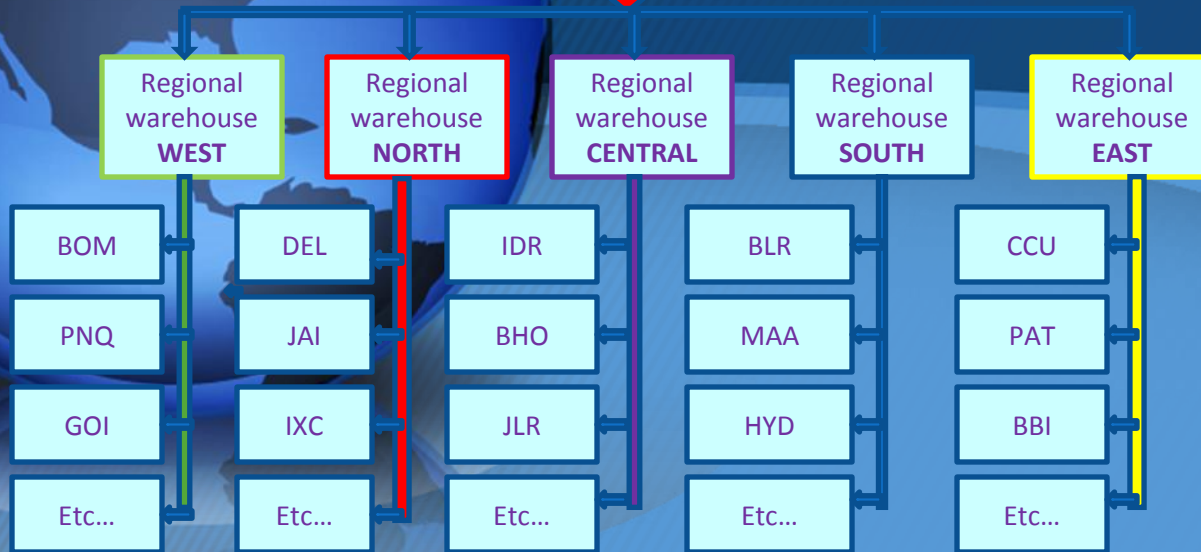

**Warehousing Facility**

**FCL/LCL/Break Bulk**

**Third Country Exports & Imports**

**Consolidation/De-consolidation**

**PAN India Distributions**

➤ Warehousing facility comes with 24\*7 security, in house management service, pallets, racking system, trolleys, multi level controlling system, web based WMS software support, automated inventory report, pre alert for benchmark stock and in house distribution system.

## Operating Procedures...

**RegEx Logistics Pvt. Ltd.**

*Every Where... Every Time...*

## Operating Procedures...

Primary Warehouse

Central Warehouse  
RegEx Logistics

**RegEx Logistics Pvt. Ltd.**

*Every Where... Every Time...*

## Primary Movement...

- Dispatch Instructions and allocation details are shared with Vendors and RegEx Logistics Pvt. Ltd.
- As per the allocation, material will be relocated for Regional Warehouse inventory control. Access right to the Regional Head and to the Logistics Manager in WMS Software.
- Post allocation, material in excess gets transferred to Central Warehouse for Brand Managers Inventory Control.
- Confidential access right to any of the warehouse inventory.