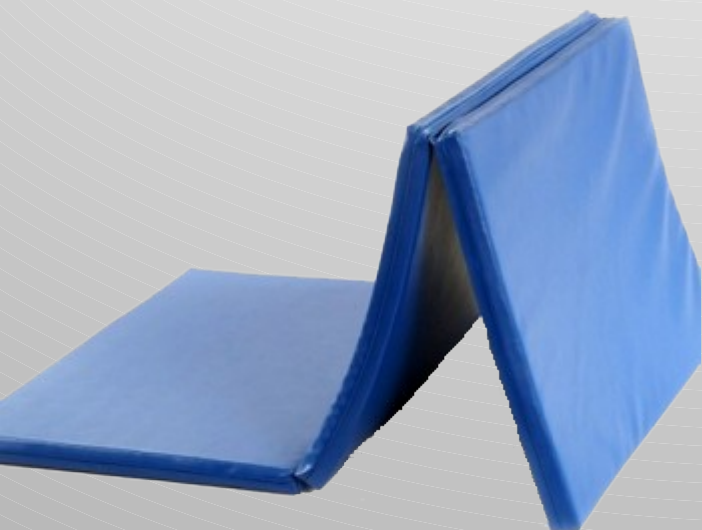

Folding mattress.

90 x 65*3 x 5 cm

Retail price: £119.99

Wholesale price: £104.99

Minimum order: 5 items

Tel: 01243 251594

Mob: +447456874719

E-mail: info@fitnesstuff.co.uk

Website: www.wholesale.fitnesstuff.co.uk