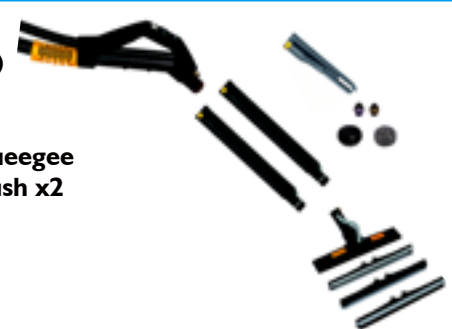

Steam & Vac Kit - Kit Radames (12 Piece)

- Steam & Vac Hose
- Extension Tubes (x2)
- Steam & Vac Lance
- Floor Tool
- Insert Squeegee/Squeegee
- Insert Squeegee/Brush x2
- Brass Brush
- Steel Brush
- Steel Wool Pad
- Circular Brush