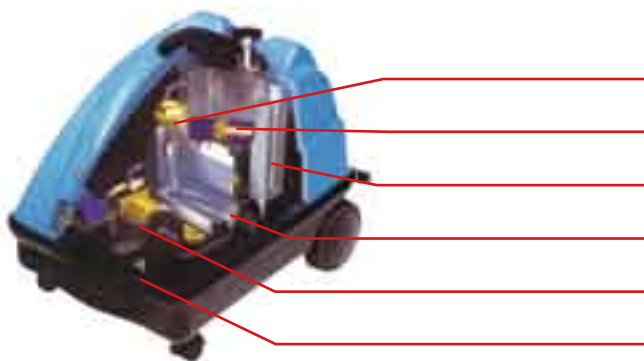

Tecnovap Advanced Features

- Patented TrueTemp Technology
- World fastest 4min boiler heat up
- Overheated Hot Water Injection
- Advanced Self Cleaning Boilers
- 24x7 Continuous Steam Production
- 3 year boiler warranty

DISTRIBUTORS AUSTRALIA & NZ WIDE