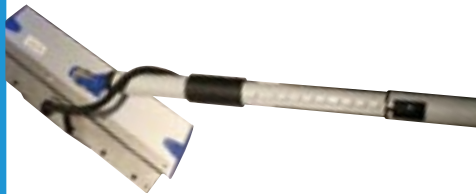

TELESCOPIC HANDLE

Handle extends for use and retracts for storage - with a simple flick of a switch.