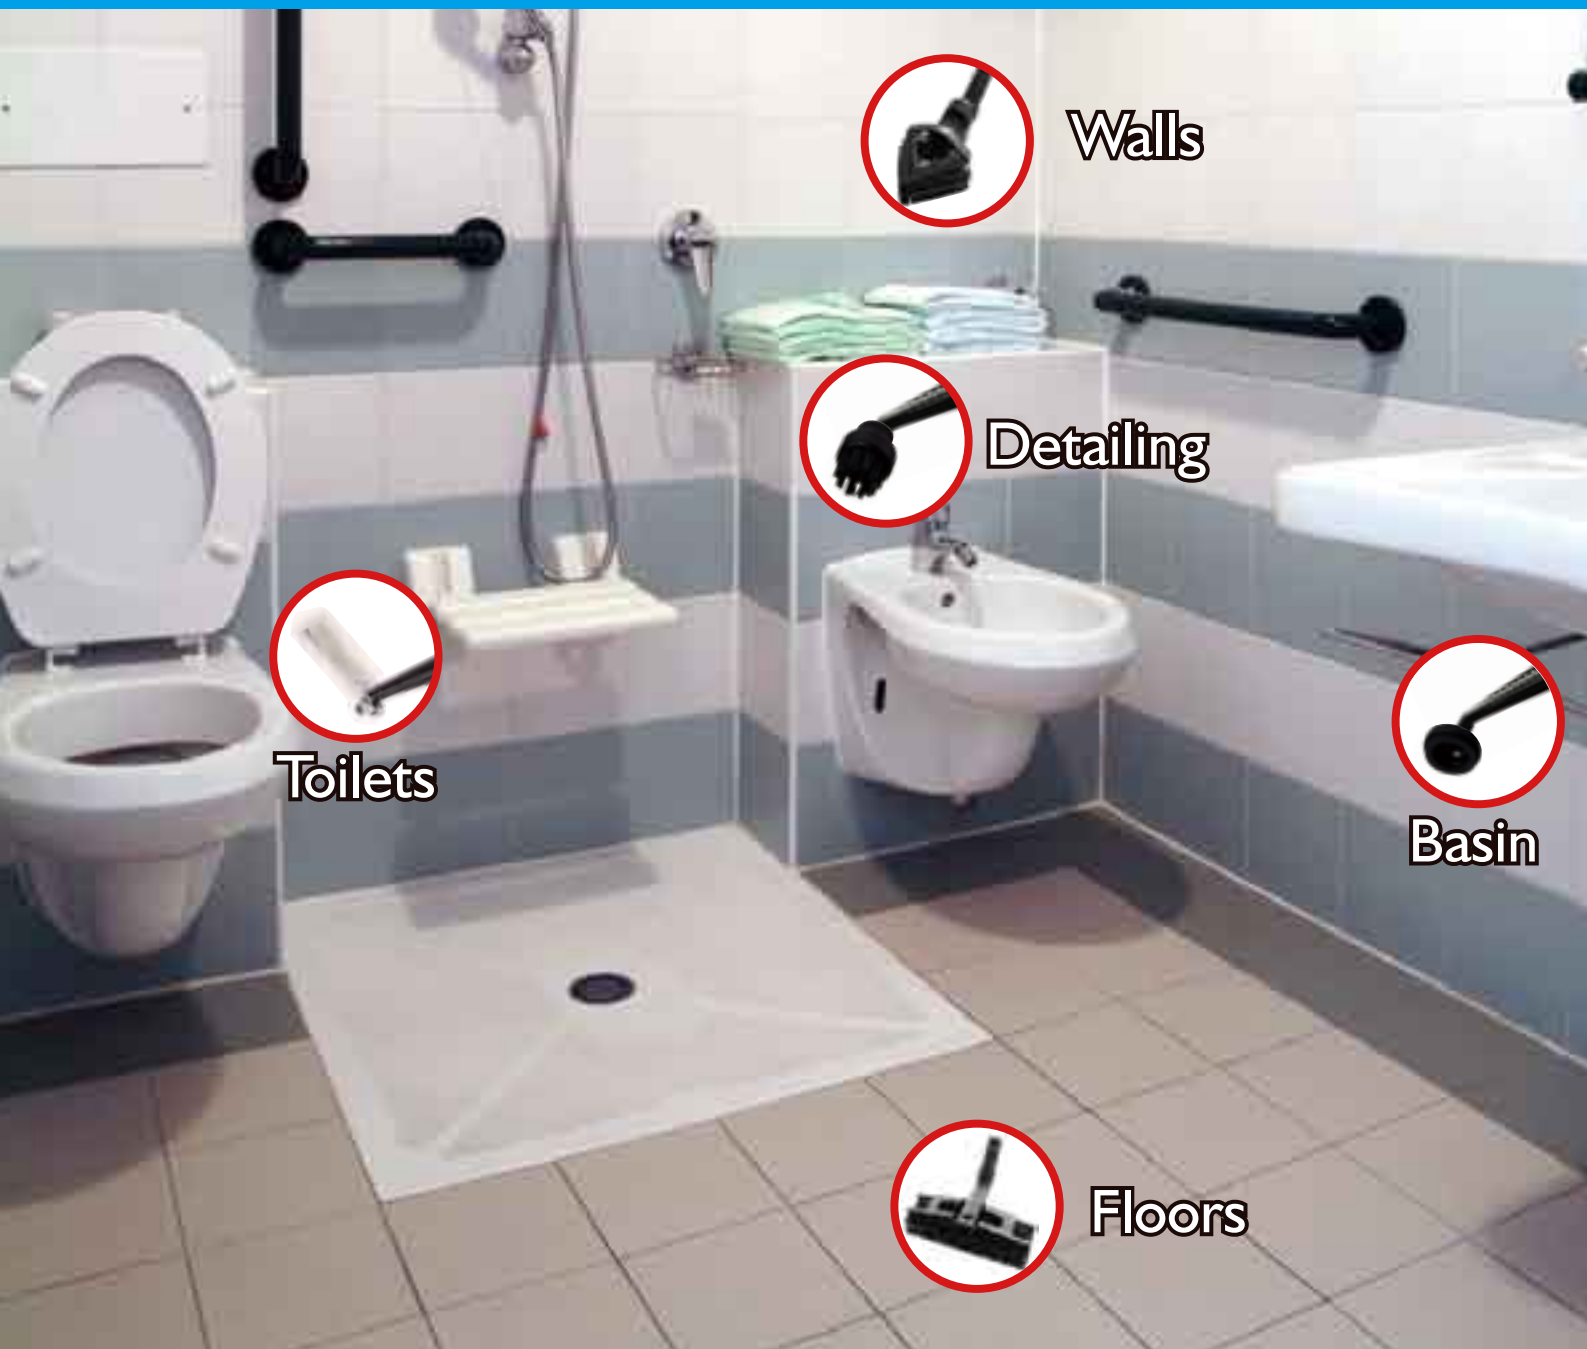

JETVAC *Pro*

Continuous steam generator with hot water/detergent injection and a wet/dry vacuum system. The total cleaning solution provided by the Jetvac Professional and the standard trolley makes it ideal for all medium to large sized facilities.

5 MINUTE BATHROOM CLEAN

With under one glass of water and zero chemicals you can leave your bathrooms looking like new in just 5 minutes. By using superheated dry steam you can easily emulsify soap scum, body fats and destruct mould off all surfaces in seconds. Featuring a large variety of tools as standard, Tecnovap steamers can be used for cleaning bathroom floors, walls, tiles, toilets, mirrors, tap fittings, drains and shower recesses. Book a free test drive today!