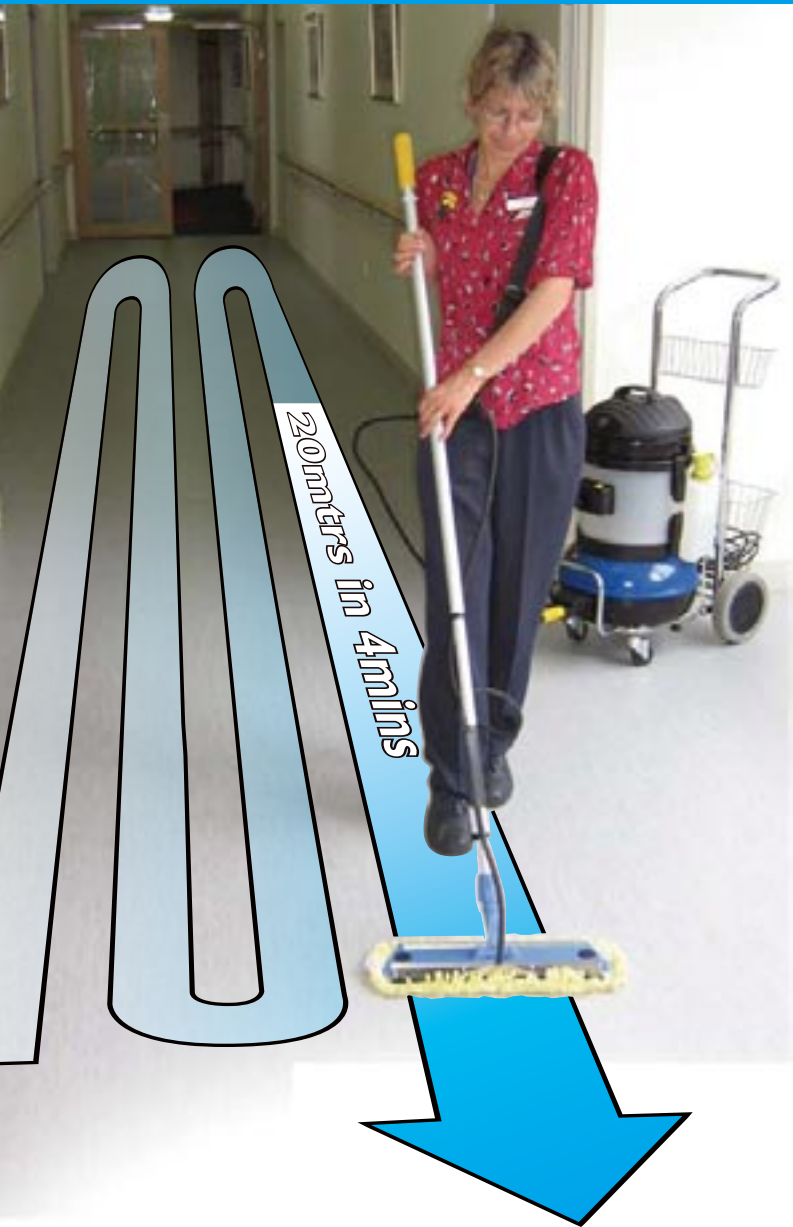

5 MINUTE BATHROOM CLEAN

With under one glass of water and zero chemicals you can leave your bathrooms looking like new in just 5 minutes. By using superheated dry steam you can easily emulsify soap scum, body fats and destruct mould off all surfaces in seconds. Featuring a large variety of tools as standard, Tecnovap steamers can be used for cleaning bathroom floors, walls, tiles, toilets, mirrors, tap fittings, drains and shower recesses. Book a free test drive today!

DISTRIBUTORS AUSTRALIA & NZ WIDE

THERMOGLIDE

**TWICE AS CLEAN
TWICE AS FAST**

- SWEEPS • MOPS
- DEGREASES • DISINFECTS

all surfaces in a single pass, whether it be a corridor, kitchen, bathroom or operating theatre.