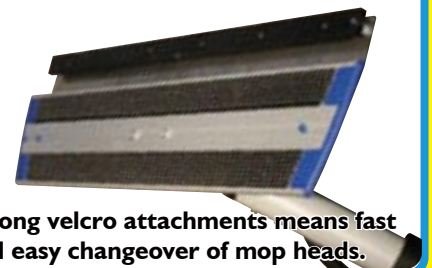

Do you use the Old Mop recycling dirty water?

Thermoglide is making you forget all about the arduous old mop and bucket by using +130°C dry steam. Contact us for a test drive today!

TELESCOPIC HANDLE

Handle extends for use and retracts for storage - with a simple flick of a switch.

SAFETY SWITCH

Convenient handle switches for ultimate control and safety. Steam is cut off when handle is released.

VELCRO HEAD

Strong velcro attachments means fast and easy changeover of mop heads.

SAFETY FIRST! - Apart from providing a superior clean the Thermoglide also reduces OH&S issues.