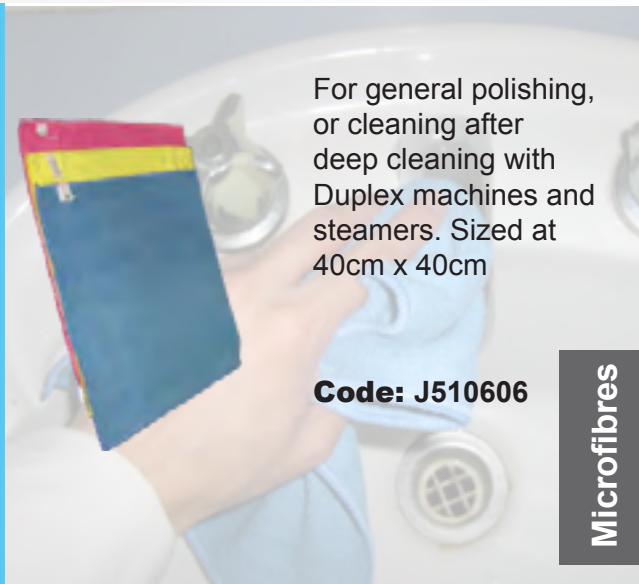

30cm Microfibre Pads

Washable replacement cloths for the Fixed Mini Mop Tool and Flexible Mini Mop Tool.

Code: J7000268

Fits mini mop flexible and fixed

40cm Microfibre Cloth

For general polishing, or cleaning after deep cleaning with Duplex machines and steamers. Sized at 40cm x 40cm

Code: J510606

Microfibre

Microfibre Mitt

For a dry clean on surfaces after steam cleaning to swipe dirt away

Code: J51040G

Rounded Microfibre

For a dry clean on surfaces after steam cleaning to swipe dirt away, fits on standard small rectangle brush or triangle brush