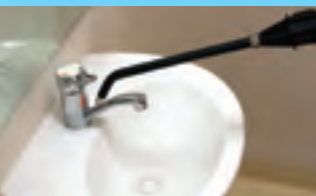

Ideal for cleaning applications:

Hand Basin