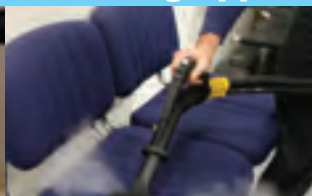

Upholstery