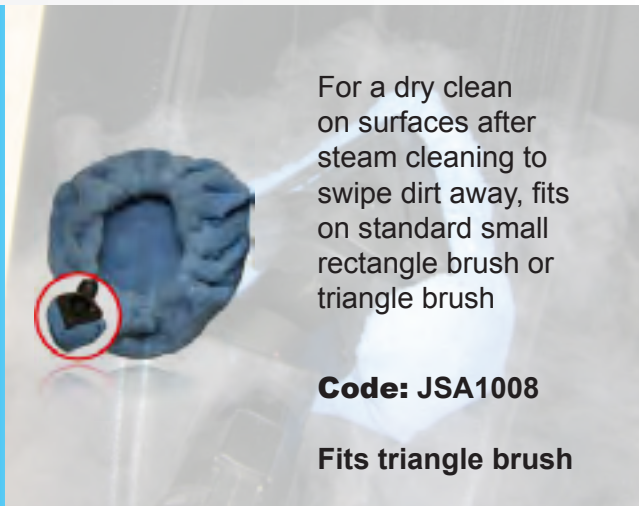

30cm Microfibre Pads

Washable replacement cloths for the Fixed Mini Mop Tool and Flexible Mini Mop Tool.

Code: J7000268

Fits mini mop flexible and fixed

40cm Microfibre Cloth

For general polishing, or cleaning after deep cleaning with Duplex machines and steamers. Sized at 40cm x 40cm

Code: J510606

Microfibre

Microfibre Mitt

For a dry clean on surfaces after steam cleaning to swipe dirt away

Code: J51040G

Rounded Microfibre

For a dry clean on surfaces after steam cleaning to swipe dirt away, fits on standard small rectangle brush or triangle brush