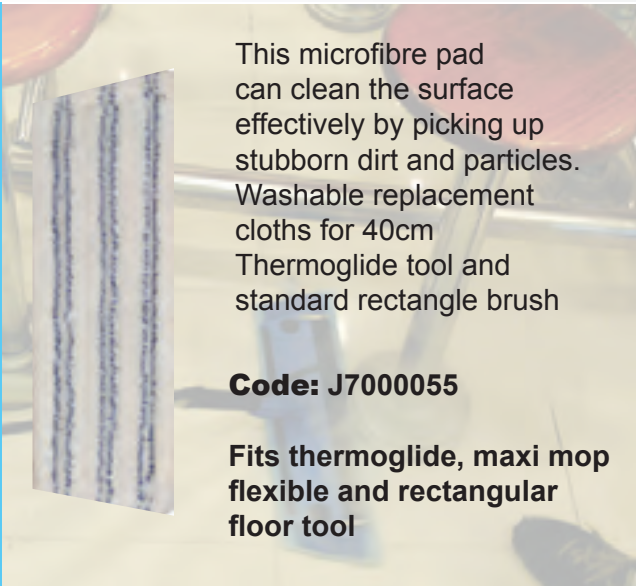

Microfibre (Buy in Bulk Pricing)

40cm Microfibre Pads

This microfibre pad can clean the surface effectively by picking up stubborn dirt and particles. Washable replacement cloths for 40cm Thermoglide tool and standard rectangle brush

Code: J7000055

Fits thermoglide, maxi mop flexible and rectangular floor tool