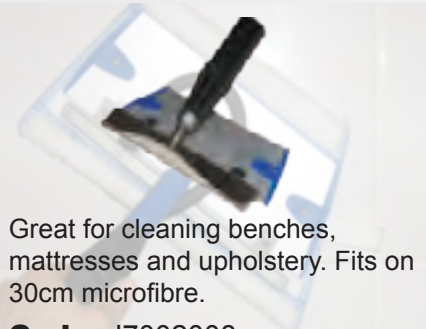

Curved Lance
Code: J120755

Steam Lance
Code: J6100135

Geyser 400mm
Code: JPA02207

Geyser 800mm
Code: JPA02217

Geyser 1200mm
Code: JPA02227

Threaded Triangle Brush
Code: J1207163

Threaded Round Brush
Code: J1207133

Mini Mop Flexible

Perfect for cleaning bathrooms and walls when used with 30cm microfibre pads

Code: J7002049

Maxi Mop Flexible

Ideal for floor steam mopping and cleaning of floors. Fits 40cm microfibre pads.

Code: J7002039

Mini Mop Fixed

Great for cleaning benches, mattresses and upholstery. Fits on 30cm microfibre.

Code: J7002008

Vertical Iron

Steam brush for vertical ironing

Code: J5000005

Steam Gun