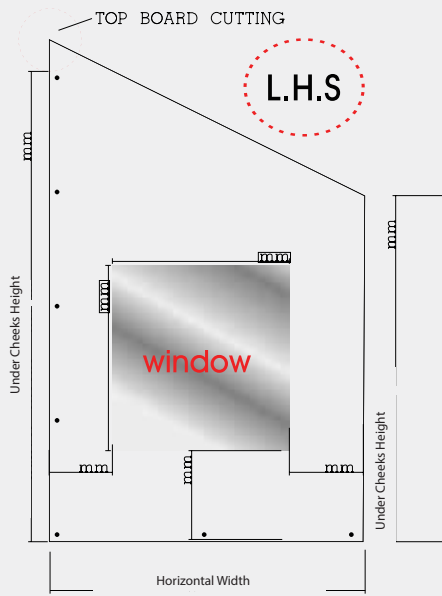

If you have any query regarding our awnings, we are just a phone-call away...

Tel: 0208 6942617