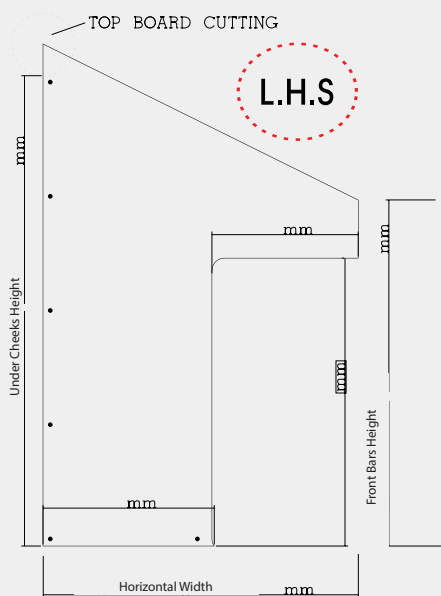

If you have any query regarding our awnings, we are just a phone-call away...

Tel: 0208 6942617