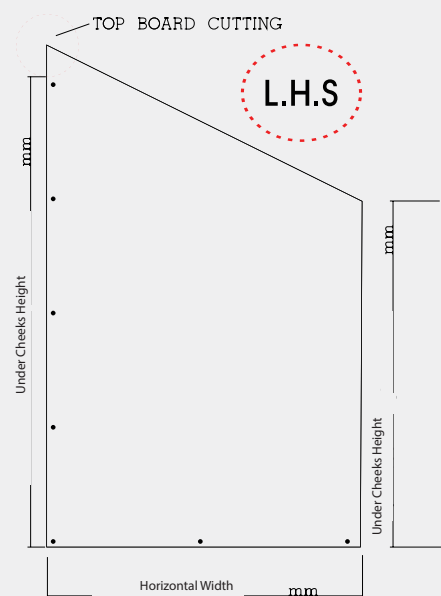

If you have any query regarding our awnings, we are just a phone-call away...

Tel: 0208 6942617