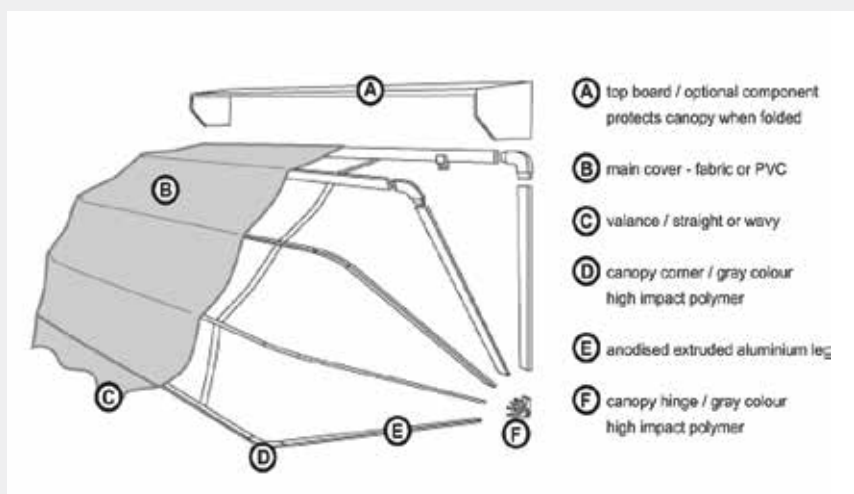

## Measurements & Price

Width / Projection	1100mm	2280mm	3460mm	4640mm	5820mm	6800mm
610mm	£160	£190	£221	£251	£282	£326
762.5mm	£184	£219	£254	£289	£324	£374
915mm	£208	£247	£287	£326	£366	£422
1067mm	£219	£260	£201	£342	£383	£441
1220mm	£232	£276	£320	£364	£408	£470
1372.5mm	£236	£280	£324	£368	£412	£474
1525mm	£256	£306	£356	£406	£456	£526