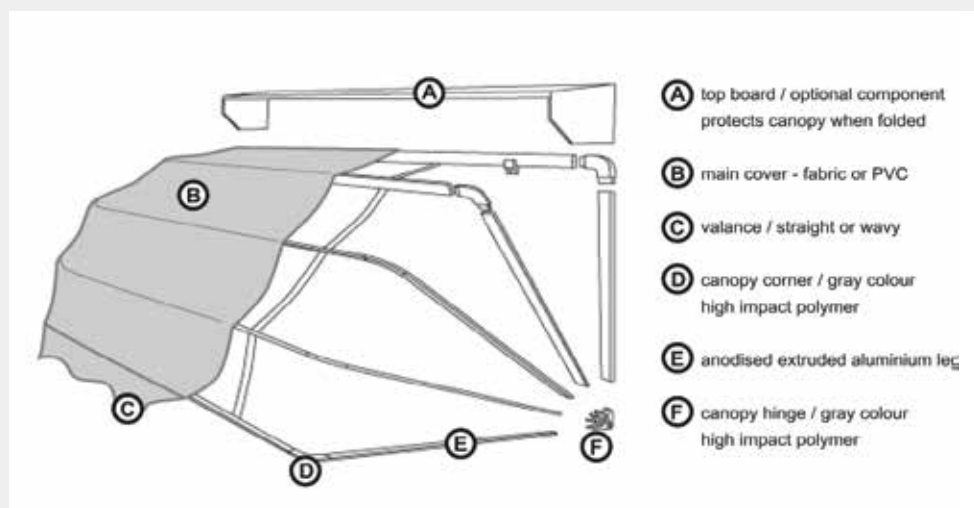

Dutch Canopy

Description

Dutch canopies are the most common type of canopies seen on Britain's shops, restaurants, hotels and more than ever on domestic properties. Canopies can be either "fixed" / non-retractable or retractable, which are controlled by a pull cord. We offer a full bespoke printing service on all our canopies, depending on materials used.

Back box up to 300mm extension to case shutter **£3.00** per feet all around.

Measurements & Price

Projection / Width	1000mm	2000mm	3000mm	4000mm	5000mm	6000mm
610mm	£210	£250	£291	£331	£372	£426
762.5mm	£234	£279	£324	£369	£414	£474
915mm	£258	£307	£357	£406	£456	£522
1067.5mm	£269	£320	£371	£422	£473	£541
1220mm	£282	£336	£390	£444	£498	£570
1372.5mm	£286	£340	£394	£448	£502	£574
1525mm	£306	£366	£426	£486	£546	£626