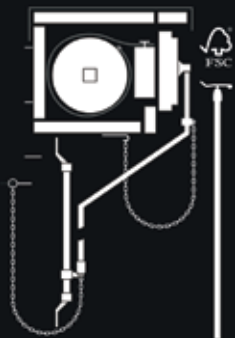

Traditional Awning

Our Traditional awnings are still hand-made the same way they were made in 1800's, however on many occasions we had clients requesting us to create a truly bespoke product that looks and "feels" traditional but has all the advantages that modern materials offer today. The timber that we use is always [FSC Accredited](#). Wooden boxes are treated with several coats of paint or varnish if the client prefers to have a natural finish.

Measurements & Price

Projection / Width	1500mm	2000mm	2500mm	3000mm	3500mm
1000mm Hard Wood	£1084.80	£1092.80	£1100.80	£1108.80	£1116.80
1000mm Metal	£1034.80	£1042.80	£1050.80	£1058.80	£1066.80
2000mm Hard Wood	£1215.20	£1227.20	£1239.20	£1251.20	£1263.20
2000mm Metal	£1115.20	£1127.20	£1139.20	£1151.20	£1163.20
3000mm Hard Wood	£1352.80	£1370.80	£1388.80	£1406.80	£1424.80
3000mm Metal	£1202.80	£1220.80	£1238.80	£1256.80	£1274.80
4000mm Hard Wood	£1509.40	£1614.40	£1638.40	£1662.40	£1686.40
4000mm Metal	£1390.40	£1414.40	£1438.40	£1462.40	£1486.40
5000mm Hard Wood	£1728	£1758	£1788	£1818	£1848
5000mm Metal	£1478	£1508	£1538	£1568	£1598
6000mm Hard Wood	N/A	N/A	N/A	N/A	N/A
6000mm Metal	£1565.60	£1601.60	£1637.60	£1673.60	£1709.60

Products

£14	£14	£14	£14	£240 Pair	£90 Pair	£6 per Mtr	£1.50	£11.30
£2.60 Each	£2.60 per Mtr	£6	£23 per Mtr	£44 Pair	£11	£14	£10	£14
	£58 For Spring £7 Per Metre for Tube £16 For Dummy End							

Specification

- New bespoke awnings
- ECO / Sustainable Hardwood used (FSC)
- High Quality textile or PVC cover
- Vast range of fabrics and colours
- Bespoke print on main section / valance

Printing Service

Print on Main Section	£100
Print on Valance	£50

(Print Service is offered with one colour and in block style. Price & VAT)

If you have any query regarding our awnings, we are just a phone-call away...

Tel: **0208 6942617**