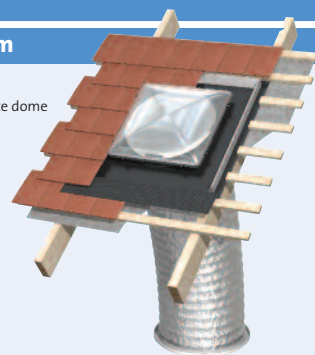

Em-Tube Flexible Tube System

Each Em-Tube flexible tube system kit includes:

- Square low profile UV protected polycarbonate dome
- Roof flashing panel
- Flexible tube with bayonet connector
- Lower tube ceiling mounting ring
- Easy-fit magnetic, double glazed ceiling diffuser with ventilation facility
- Installation fixings pack
- Comprehensive fitting instructions