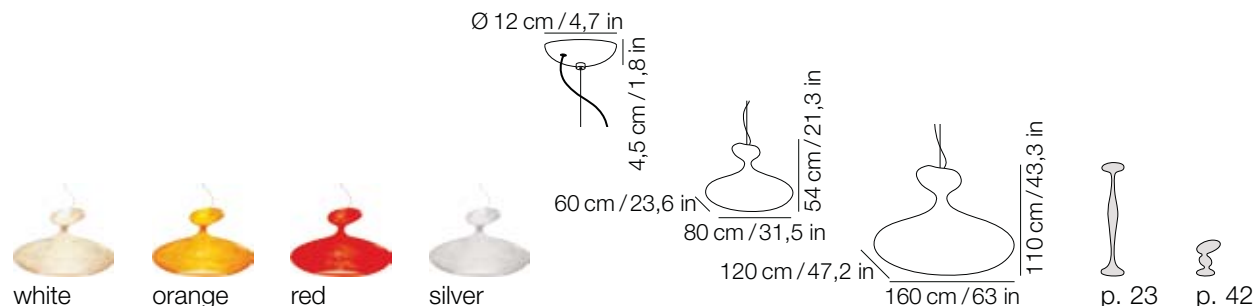

price VAT excl. / prezzo IVA esc.

€ 662

€ 2160