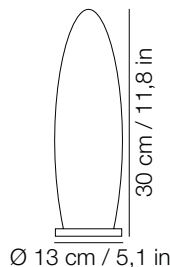

GHERKIN 30

NORMAN FOSTER / 2005

bulbs / lampadine *

halogen 1x42W E14 (E12US)

clear olive

or fluo 1x12W E14 (E12US) candle

or led 1x6W E14 (E12US) candle

certifications / certificazioni

Ⓢ Ⓜ CE IP20

energy efficiency class

from A+ to E

materials / materiali

glass + metal

packaging / imballo

box 1

gross w. 2,0 kg / 4,4 lbs

vol. 0,017 m³ / 0,593 ft³

dim. L 20 - W 20 - H 42 cm

L 7,9 - W 7,9 - H 16,5 in

feeding / alimentazione

220-240 / 120 V

dimmer / varialuce

yes

* not included / non include

code / codice

020860BIEU / GB / US

colours / colori

white / bianco

price VAT excl. / prezzo IVA esc.

€ 274