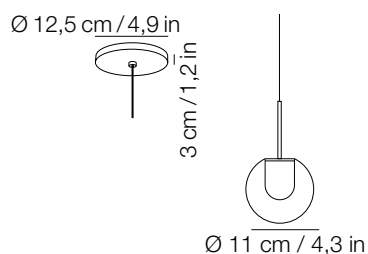

price VAT excl. / prezzo IVA esc.

€ 273

€ 789