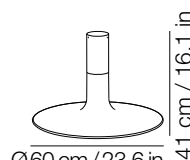

LOUIS

STUDIO 14 / 2013

bulbs / lampadine *

fluo 1x30W E27 (E26US)

or led 1x13W E27 (E26US)

feeding / alimentazione

220-240 / 120 V

* not included / non include

certifications / certificazioni

⊕ **CE** IP20

energy efficiency class
from A+ to E

materials / materiali

polyethylene + aluminium

packaging / imballo

box 1

gross w. 5,0 kg / 11,0 lbs

vol. 0,174 m³ / 6,153 ft³

dim. L 66 - W 66 - H 40 cm

L 26 - W 26 - H 15,8 in

box 2

gross w. 1,0 kg / 2,2 lbs

vol. 0,008 m³ / 0,296 ft³

dim. L 17 - W 17 - H 29 cm

L 6,7 - W 6,7 - H 11,4 in

code / codice

colours / colori

price VAT excl. / prezzo IVA esc.

Louis 34

K075245 / US

white / bianco

€ 290

Louis 41

K075245M / US

white / bianco

€ 315

Louis 48

K075245L / US

white / bianco

€ 335