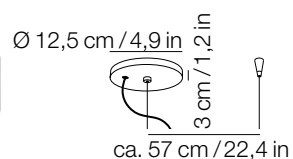

BOLIDO

MARCO VALENTE / 2007

bulbs / lampadine *

fluo 4x24W T5

feeding / alimentazione

220-240 / 120 V

* not included / non include

cable lenght / lunghezza cavo

180 cm / 70,9 in

certifications / certificazioni

⊕ **CE** IP20

energy efficiency class A

materials / materiali

plexiglas + metal

canopy / rosone

chromed

packaging / imballo

box 1

gross w. 5,5 kg / 12,0 lbs

vol. 0,036 m³ / 1,272 ft³

dim. L 92 - W 29 - H 13,5 cm

L 36,2 - W 11,4 - H 5,3 in

box 2

gross w. 2,1 kg / 4,6 lbs

vol. 0,019 m³ / 0,654 ft³

dim. L 66 - W 17 - H 16,5 cm

L 26 - W 6,7 - H 6,5 in

code / codice

K654BIEU
K654ROEU
K654NEEU

colours / colori

white / bianco
red / rosso
black / nero

price VAT excl. / prezzo IVA esc.

€ 990