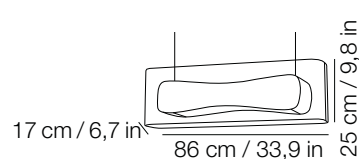

price VAT excl. / prezzo IVA esc.

€ 990