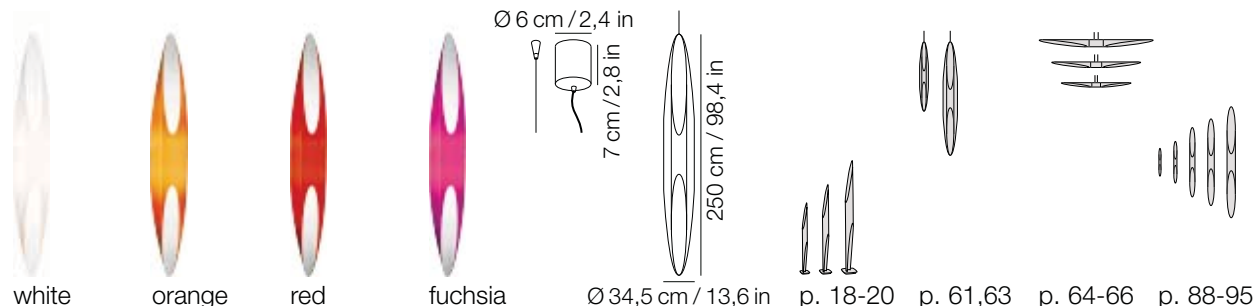

price VAT excl. / prezzo IVA esc.

€ 1166