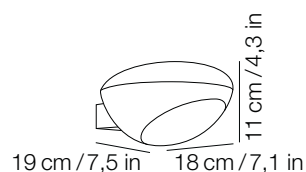

TUA

BEHURT / 2014

bulbs / lampadine *

halogen 1xmax150W R7S 78 mm

Tua Led

board led 1x17W

feeding / alimentazione

220-240 / 120 V

* Tua: not included / non include

Tua Led: included / include

certifications / certificazioni

⊕ **CE** IP20

energy efficiency class C

Tua Led

⊕ **CE** IP20

energy efficiency class A+

materials / materiali

metal + glass

packaging / imballo

box 1

gross w. 1,5 kg / 3,3 lbs

vol. 0,006 m³ / 0,198 ft³

dim. L 20 - W 20 - H 14 cm

L 7,9 - W 7,9 - H 5,5 in

code / codice

100265NIN / US

100265SNN / US

Tua Led

100265NINL / US

100265SNNL / US

colours / colori

black nickel / nichel nero

black tin / stagno nero

black nickel / nichel nero

black tin / stagno nero

price VAT excl. / prezzo IVA esc.

€ **240***

€ **290***

* approximate price
prezzo indicativo