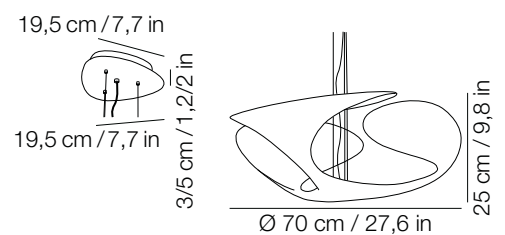

Clover metal halide

K140049I / US

white / bianco

€ 1398