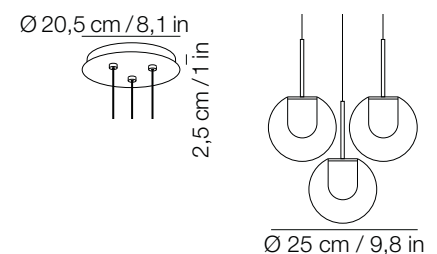

price VAT excl. / prezzo IVA esc.

€ 273

€ 789