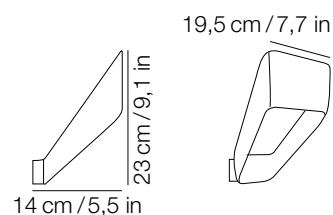

materials / materiali

aluminium

* Frame: not included / non incluse

Frame Led: included / incluse

code / codice	colours / colori	price VAT excl. / prezzo IVA esc.
145050B / US	white / bianco	€ 166
145050C / US	chrome / cromo	€ 220
Frame Led		
145050BLEDD / US	white / bianco	€ 230
145050CLEDD / US	chrome / cromo	€ 280