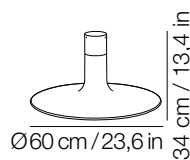

LOUIS

STUDIO 14 / 2013

bulbs / lampadine *

fluo 1x30W E27 (E26US)

or led 1x13W E27 (E26US)

feeding / alimentazione

220-240 / 120 V

* not included / non include

certifications / certificazioni

⊕ **CE** IP20

energy efficiency class
from A+ to E

materials / materiali

polyethylene + aluminium

packaging / imballo

box 1

gross w. 5,0 kg / 11,0 lbs

vol. 0,174 m³ / 6,153 ft³

dim. L 66 - W 66 - H 40 cm

L 26 - W 26 - H 15,8 in

box 2

gross w. 1,0 kg / 2,2 lbs

vol. 0,008 m³ / 0,296 ft³

dim. L 17 - W 17 - H 29 cm

L 6,7 - W 6,7 - H 11,4 in

code / codice

colours / colori

price VAT excl. / prezzo IVA esc.

Louis 34

K075245 / US

white / bianco

€ 290

Louis 41

K075245M / US

white / bianco

€ 315

Louis 48

K075245L / US

white / bianco

€ 335