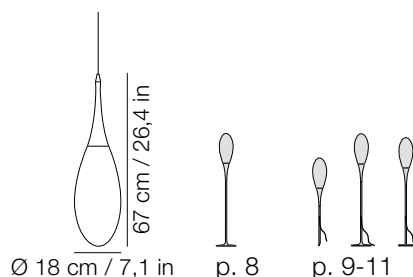

Spillo ceiling outdoor

232135IPEU / US

white / bianco

€ 240