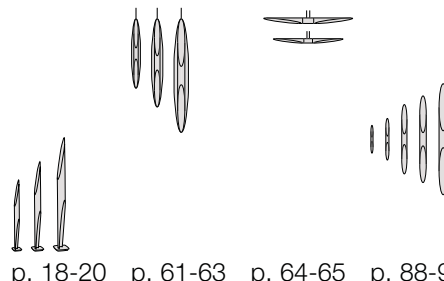

price VAT excl. / prezzo IVA esc.

€ 818*

* while supplies last
fino a esaurimento scorte

orange

red

fuchsia