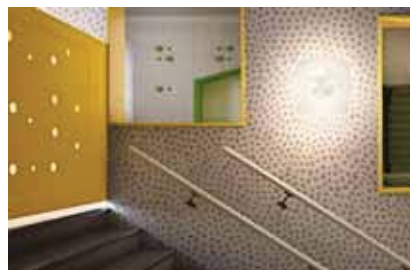

ALONE

GIORGIO GURIOLI / 2006