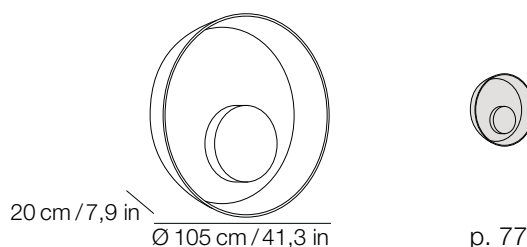

DAWN 105

MARCO MERENDI / 2014

bulbs / lampadine *

board led 12x10W - RGBA

feeding / alimentazione

220-240 / 120 V

* included / incluse

certifications / certificazioni

Ⓢ CE IP20

energy efficiency class A+

materials / materiali

metal

packaging / imballo

box 1

gross w. 28,0 kg / 61,6 lbs

vol. 0,303 m³ / 10,683 ft³

dim. L 110 - W 110 - H 25 cm

L 43,3 - W 43,3 - H 9,8 in

code / codice	colours / colori	price VAT excl. / prezzo IVA esc.
095215LCU / US	white + polished copper / bianco + rame lucidato	€ 2900
095215LCRN / US	white + black chrome / bianco + cromo nero	
<u>Dimmable DALI</u>		
095215LCUD / US	white + polished copper / bianco + rame lucidato	€ 3300
095215LCRND / US	white + black chrome / bianco + cromo nero	

p. 77