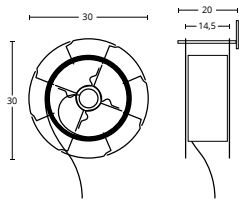

ARIANNA

applique

Cromata, senza lampadina / chromed, bulb not included

110,00

Verniciata, senza lampadina / painted, bulb not included

96,00

Lamp. Alogena a sfera E27 ECO 30 230V 28W Trasparente

3,50

AURORA

sospensione / suspension lamp

Doppio colore, senza lampadina / two colours, bulb not included

227,00

Bianca, senza lampadina / white, bulb not included

153,50

Verniciata, interno foglia oro/argento/bronzo, senza lampadina /
Painted, golden/silver/bronze leaf inside, bulb not included

298,00

Lampadina Fluor. Globo E27 23W 230V D.120 4000K

20,00