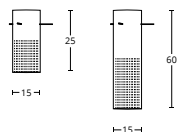

plafoniera / ceiling lamp

Verniciata, senza lampadina / painted, bulb not included

H. 25 cm.

H. 60 cm.

173,00

293,00

Finitura ruggine, senza lampadina / rusted finish, bulb not included

H. 25 cm.