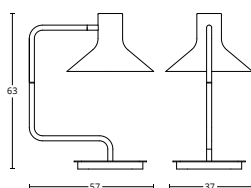

SISTER

plafoniera / ceiling lamp

Verniciata, lampadina esclusa / painted, bulb not included

472,00

Lamp.risp.energ.Globo E27 20W 230V D.95 4000°K

24,50