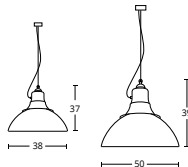

sospensione / suspension lamp

 Supporto in alluminio satinato, senza lampadina  
support in satin-finish aluminium, bulb not included

Ø 38 cm.

237,00

Ø 50 cm.

264,00

 Supporto in alluminio verniciato, senza lampadina  
support in painted aluminium, bulb not included