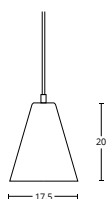

CONO

sospensione / suspension lamp

Versione a LED / LED version

1 pezzo, verniciata, senza lampadina / 1 piece, painted, bulb not included

106,00

Lampadina LED PAR16 XML GU10 6.5W 4000K NW 320LM

40,00

Versione attacco E27 / E27 socket version

1 pezzo, verniciata, senza lampadina

1 piece, painted, bulb not included

106,00

6 pezzi, verniciati con cavo colorato, senza lampadina

6 pieces, painted with coloured cable, bulb not included

363,00

Lampadina Fluor. Globo E27 23W 230V D.120 4000K

20,00