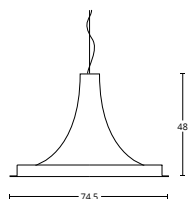

**GIO**

sospensione / suspension lamp

Verniciata doppio colore, lampadina esclusa  
two colours painted, bulb not included

550,00

Lampadina Fluor. Globo E27 30W 230V D.120 4000K

23,50

**GROWN**

Sospensione / suspension lamp