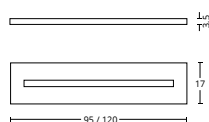

CHEO

applique