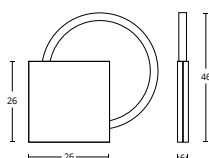

ECLISSI

applique