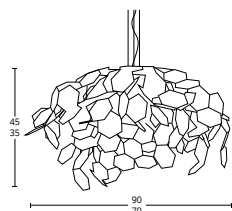

ANDROMEDA

sospensione / suspension lamp