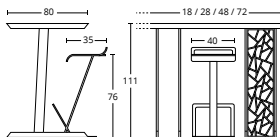

ARTICOLO/ITEM

FINITURA/FINISH

PREZZO/PRICE

€ IVA ESC / VAT EXC

TICO BIG

libreria / bookshelf

Verniciata monocolora / one colour painted

1.070,00

Verniciata doppio colore / two colours painted

1.502,00

TICO SMALL

libreria / bookshelf

Verniciata monocolora / one colour painted

833,00

Verniciata doppio colore / two colours painted

1.193,00

ZOOMA

tavolo / table

Prezzo su progetto / price on request

Z5030

piantana / floor lamp

Verniciata, striscia LED inclusa / painted, LED strip included

771,00

Cromata, striscia LED inclusa / chromed, LED strip included

800,00