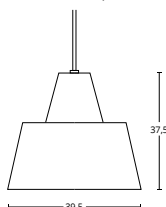

ERIS

sospensione / suspension lamp