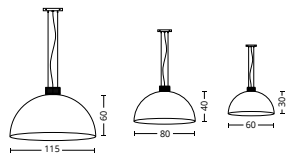

1074,00

*Striscia LED inclusa / LED strip included*

**ARTICOLO/ITEM**
**FINITURA/FINISH**
**PREZZO/PRICE**

€ IVA ESC / VAT EXC

**LUNA**

sospensione / suspension lamp

 Metacrilato bianco, senza lampadina / white methacrylate, bulb not included  
 Ø 60 cm.  
 Ø 80 cm.  
 Ø 115 cm.