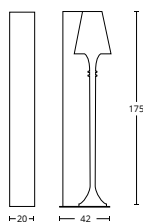

LOREN

piantana / floor lamp

Verniciata esterno, interno foglia oro o argento / Painted, golden or silver leaf inside

1074,00

Striscia LED inclusa / LED strip included