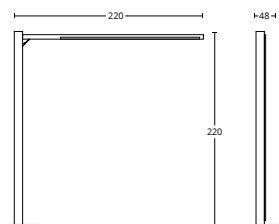

MOVIE

piantana / floor lamp

Verniciata, con pistone cromato, neon incluso
painted, with chrome piston, neon included

1024,50

OCIU

sospensione / suspension lamp