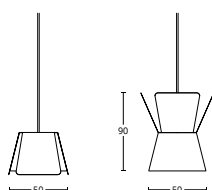

OMBRA

sospensione / suspension lamp

Verniciata monocolor, lampadina esclusa
one colour painted, bulb not included

402,00

Verniciata doppio colore, lampadina esclusa
two colours painted, bulb not included

492,00

Lampadina Fluor. Globo E27 23W 230V D.120 4000K

20,00