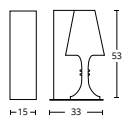

LOREN

lampada da tavolo / table lamp

Verniciata esterno, interno foglia oro o argento / Painted, golden or silver leaf inside

452,00

Striscia LED inclusa / LED strip included