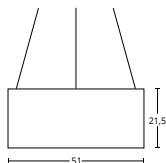

DRIVE

sospensione / suspension lamp