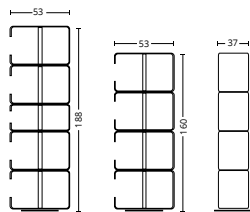

TICO SMALL

libreria / bookshelf

Verniciata monocolora / one colour painted

833,00

Verniciata doppio colore / two colours painted

1.193,00

ZOOMA

tavolo / table