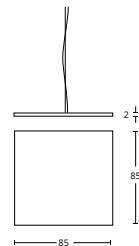

Verniciata, LED inclusi / painted, LED included

1434,00

201

sospensione / suspension lamp