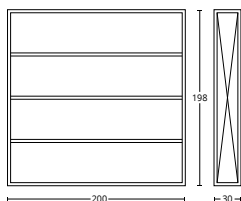

ARTICOLO/ITEM

FINITURA/FINISH

PREZZO/PRICE

€ IVA ESC / VAT EXC

SILERIA

libreria / bookshelf

Verniciata / painted

1094,00

SISTER

lampada da tavolo / table lamp

Verniciata, lampadina esclusa / painted, bulb not included

512,00

Lamp.risp.energ.Globo E27 20W 230V D.95 4000°K

24,50