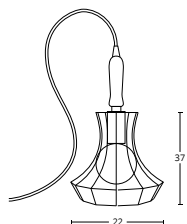

ARTICOLO/ITEM

FINITURA/FINISH

PREZZO/PRICE

€ IVA ESC / VAT EXC

LADY CAGE

sospensione / suspension lamp