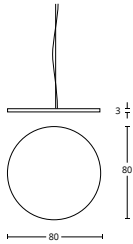

H. 250 o/or H. 220 cm.

Verniciata, lampadina inclusa / painted, bulb included

1667,00

101

sospensione / suspension lamp