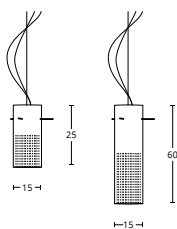

H. 60 cm.

234,00

383,00

Lampadina LED PAR30 E27 (SN) 15W 4000K 680LM DIM

65,60

**COBI**

sospensione / suspension lamp

Verniciata, senza lampadina / painted, bulb not included