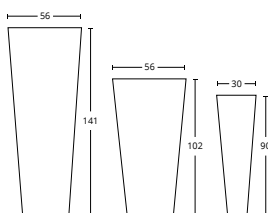

Verniciata / painted

23,20

Finitura ruggine / rusted finish

38,65

ALCO

vaso / vase