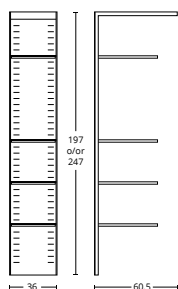

ARTICOLO/ITEM

FINITURA/FINISH

PREZZO/PRICE

€ IVA ESC / VAT EXC

SILERIA

libreria / bookshelf

Verniciata / painted

1094,00

SISTER

lampada da tavolo / table lamp

Verniciata, lampadina esclusa / painted, bulb not included

512,00

Lamp.risp.energ.Globo E27 20W 230V D.95 4000°K

24,50

SISTER

plafoniera / ceiling lamp

Verniciata, lampadina esclusa / painted, bulb not included

472,00

Lamp.risp.energ.Globo E27 20W 230V D.95 4000°K

24,50

SGABEL

sgabello / stool

Verniciato / painted

483,00

STEEL

libreria / bookshelf

Finitura ruggine, struttura con 5 mensole / rusted finish, structure with 5 shelves

684,00