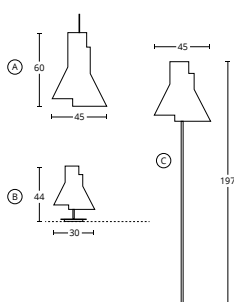

262,00

Piantana / floor lamp

Verniciata, lampadina inclusa / painted, bulb included

569,00

**HEDROM**

sospensione / suspension lamp

Cupola / cupola

Senza lampadina / bulb not included