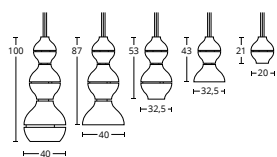

2 elementi verniciati, lampadina esclusa
2 painted elements, bulb not included

231,00

3 elementi verniciati, lampadina esclusa
3 painted elements, bulb not included

338,00

4 elementi verniciati, lampadina esclusa
4 painted elements, bulb not included

467,00

5 elementi verniciati, lampadina esclusa
5 painted elements, bulb not included

623,00

6 elementi verniciati, lampadina esclusa
6 painted elements, bulb not included

768,00

Lampadina 1X26W MINI ST2 E27 230V 2700°K RISP.ENERG.

11,00