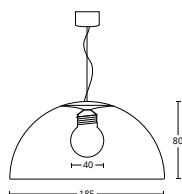

Bianca / white

3.143,00

Verniciata, interno foglia oro o argento
painted, with golden or silver leaf inside

4.683,00

Doppio colore / two colours

4.683,00

Camaleonte argento / silver chameleon finish

4.104,00

Camaleonte oro / golden chameleon finish

4.104,00

Lampadina inclusa / bulb included