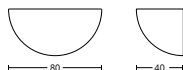

AMEDEO

applique

Verniciata, senza lampadina / painted, bulb not included

360,00

Finitura camaleonte, senza lampadina / chameleon finish, bulb not included

540,00

Lampadina Fluor. Globo E27 23W 230V D.120 4000K

20,00