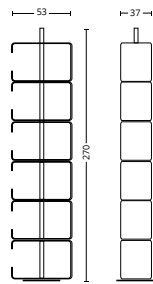

ARTICOLO/ITEM

FINITURA/FINISH

PREZZO/PRICE

€ IVA ESC / VAT EXC

TICO BIG

libreria / bookshelf