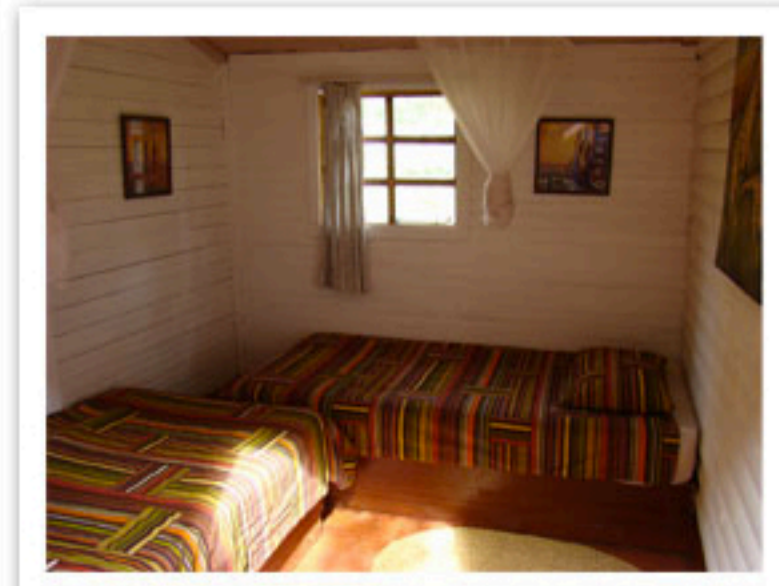

KRUGER VIEW LODGE FOR BACKPACKERS

KOMATIPOORT, MPUMALANGA, SOUTH AFRICA

Various accommodations - excellent choices!

Twin Rooms

Group rooms En suite Private rooms, ideal for families or groups of three, four or five. Stunning views. Air Conditioned.

From R425.00 per room per night
2 Persons R425
3 Persons R525
4 Persons R625
5 Persons R725

Twin Room En Suite

Double Room En Suite

Double Rooms

Double rooms en suite opening out onto a landing overlooking the Kruger Park in the front of the lodge and to the garden out the back. Air Conditioned.

From R425.00 per room per night

Accommodation

Various accommodation options ranging from: Family Room En Suite, A/C, Doubles A/C, Double En Suite A/C, Twin En Suite, A/C Dorm, Cabins.

From R125.00 per person per night

Various Accommodation Options

Dorms

Cabins