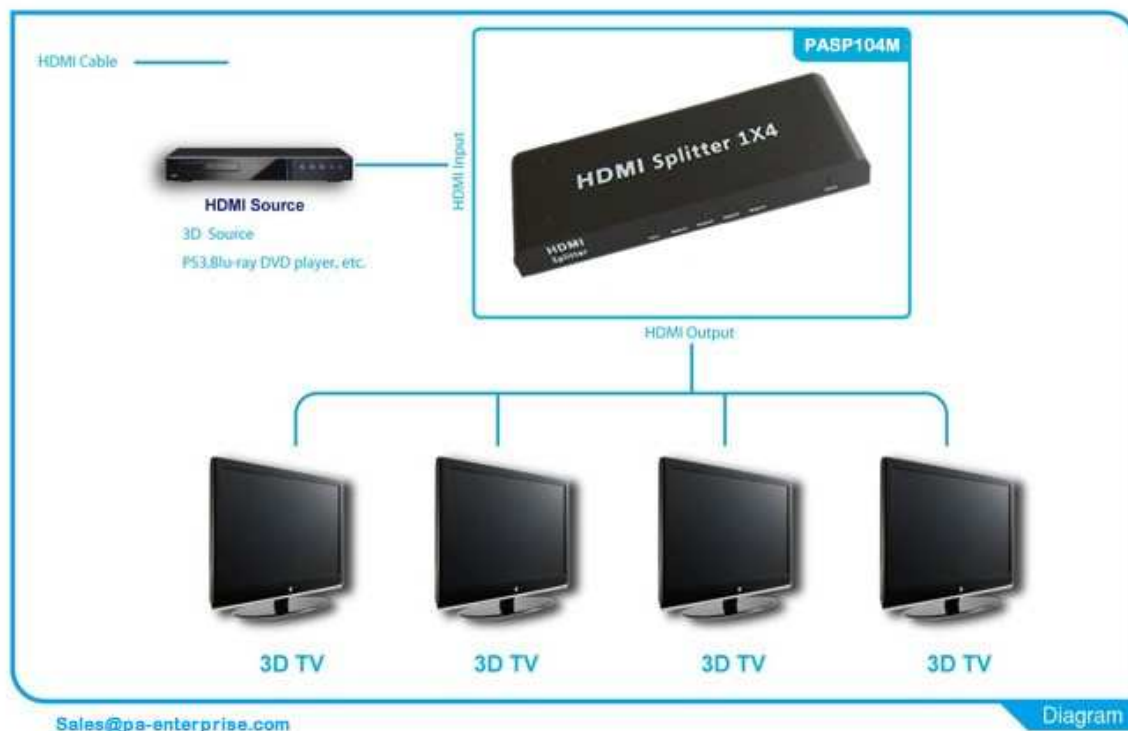

No.7 ZiLin Street,XiaoLin Town,LianGang Industrial Zone,ZhuHai,China

Tel:+86-756-6239714 Fax:+86-756-6239854

E-mail:Sales@PA-Enterprise.com Http://www.PA-Enterprise.com

HDMI SPLITTER

No.PA121018QL

Price range(USD)/QTY

PASP0102M (Support 3D-Upgrade version)					100pcs	101-300pcs	301-500pcs	501-1000pcs
	Size	86*46*22mm	Weight	0.13kg				
	Box Size	206*148*56mm	Weight	0.36kg				
	MEAS	428*308*312mm	Weight	7.83kg (20pcs)