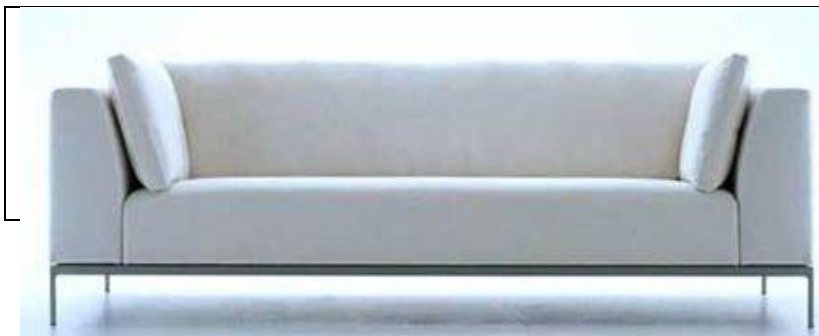

**Soprano Lounge suite**

**= 2,450metres x 1,8metres,  
Ottoman = 60cm x 60cm (5  
Piece)**

**Suede = R5**

**999,00**

**Nepal Hide = R5 799,00**

**Bonded = R5 999,00**

**Sivier Couch**

**= 2,200m (1 Piece with 2 Cushions  
and 2 scatters)**

**Suede = R5 199,00**

**Nepal Hide = R5 499,00**

**Bonded = R5 599,00**

**Violin Lounge suite**

**= 2,200m x 1,5m (2 Piece)**

**Suede = R5 799,00**

**Nepal Hide = R7 799,00**

**Bonded = R7 599,00**

**Anfrey Lounge suite (1 Piece)**

**2.200m**

**Suede = R3 599,00**

**Nepal Hide = R3 999,00**

**Bonded = R4 199,00**