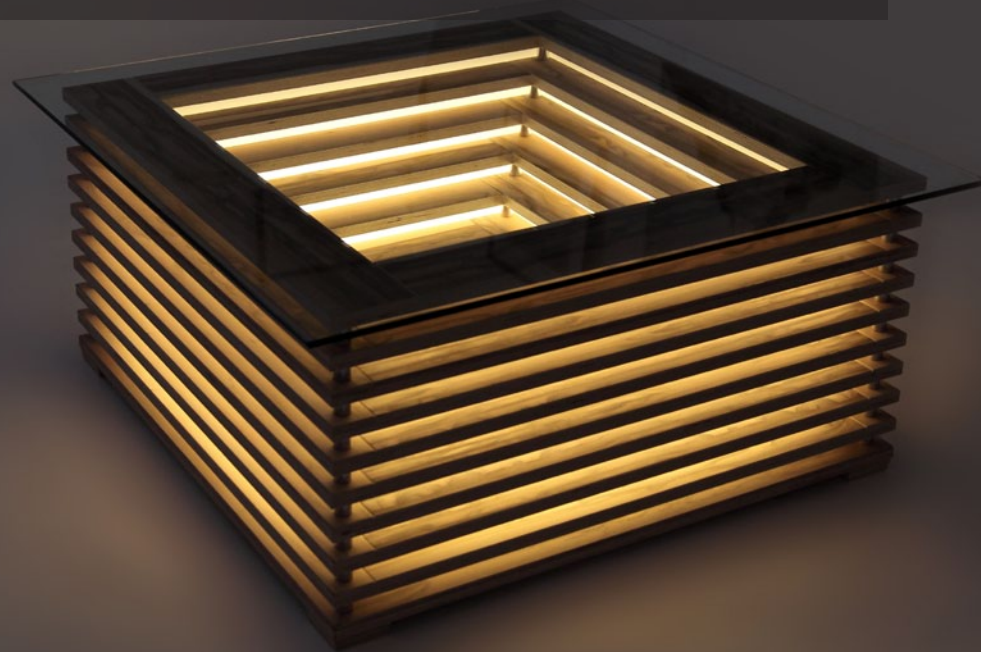

**CLAY
DESIGNS**

Unexpected Furniture

Sqill

Sqill by Clay Designs is a stunning light sculpture that functions as a table and an area's statement ambient lighting.

Sqill

Enriching any room
Sqill elicits admiration

With the illumination turned off, Sqill stands alone beautifully, emphasising the quality and distributing elegant shadows. Immediately on awakening, the beautiful layers filter an even glow creating an atmosphere perfect for any occasion.

Sqill-customised

We can tailor Sqill to your exact specification.

Available in a range of real wood veneer or solid timber finishes at 900 x 900 x 408mm.

Sqill also has the flexibility for the design to be creatively modified to customer's exact specifications to compliment individual interiors and styles.

A glowing Sqillé light fixture, a square table with horizontal slats, sits on a stone patio at night. The light fixture is illuminated from within, casting a warm yellow glow. In the background, a brick building with large windows is visible, and a spherical light fixture hangs from the ceiling.