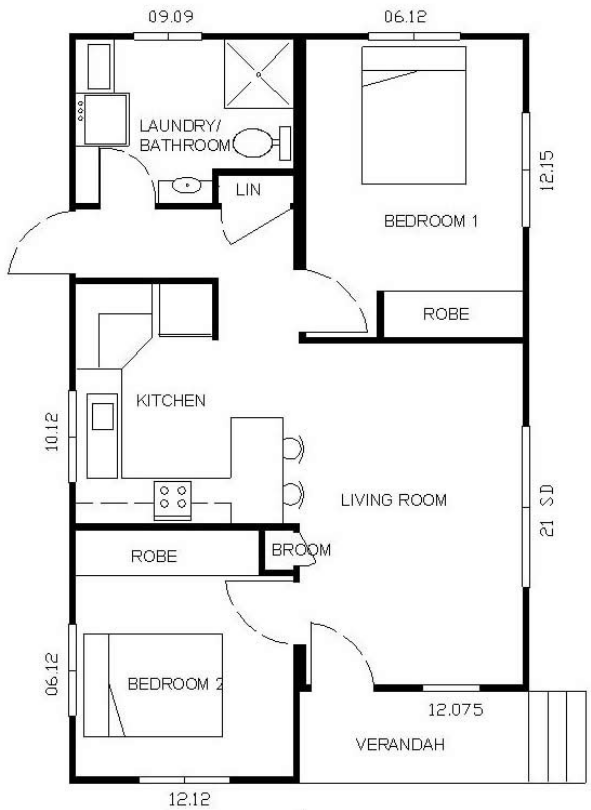

2 BEDROOM PREFABRICATED HOMES 6m x 10m

MODEL #9860D
\$81,097.00 ex factory

MODEL #9860C
79,863.00 ex factory

MODEL #9860B
\$83,844.00 ex factory

MODEL #9860A
82,357.00 ex factory