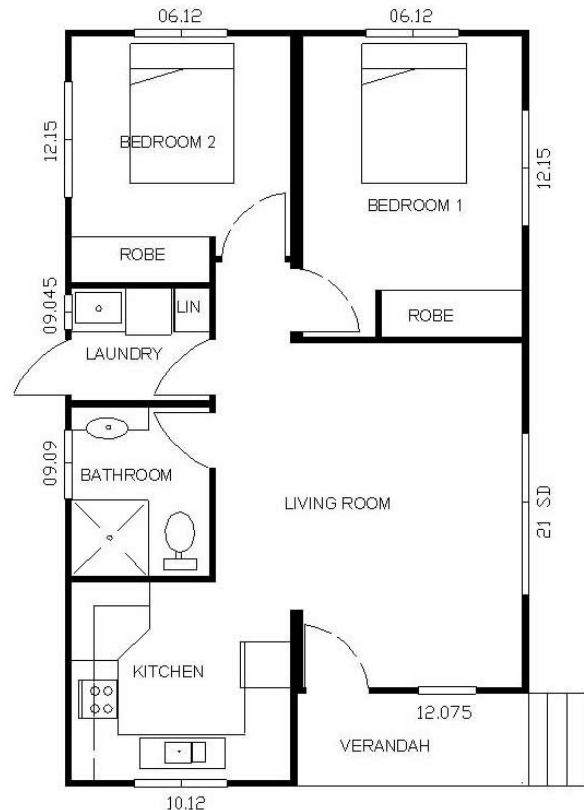

2 BEDROOM PREFABRICATED HOMES 6m x 10m

MODEL #9860D
\$81,097.00 ex factory

MODEL #9860C
79,863.00 ex factory

MODEL #9860B
\$83,844.00 ex factory

MODEL #9860A
82,357.00 ex factory