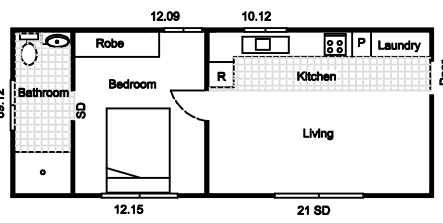

indication only

MultiSpan
kit and manufactured homes
and other buildings

Manufactured Residential 1 Bedroom Home for around \$50,000

1 Bedroom 4.1m x 10.250m Relocatable 'Version A'
\$47,484.00

1 Bedroom 4.1m x 10.250m Relocatable 'Version B'
\$48,899.00

1 Bedroom 4.1m x 10.250m Relocatable 'Version C'
\$48,697.00

1 Bedroom 4.1m x 10.250m Relocatable 'Version D'
\$49,287.00

1 Bedroom 4.1m x 10.250m Relocatable 'Version E'
\$46,954.00

1 Bedroom 4.1m x 10.250m Relocatable 'Version F'
48,954.00

1 Bedroom 4.1m x 10.250m Relocatable 'Version G'
47,994.00

1 Bedroom 4.1m x 10.250m Relocatable 'Version H'
\$46,124.00

1 Bedroom 4.1m x 10.250m Relocatable 'Version I'
47,054.00

All plans are subject to copyright 2008 MultiSpan Kit Buildings Phone (02) 66879954 prices may change due to industry price rise without notice.
All prices are quoted ex factory using Colorbond roofing and Weathertex cladding, carpet, vinyl and tiles, electric oven, gas hot water, Internal/external paint, built in robe and linen, complete kitchen, vanity, wc and shower. Fully Insulated, to Australian building standards for residential dwelling and includes Home Builders Warranty Insurance. Last up date June 08.