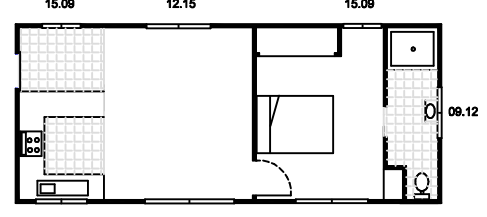

1 Bedroom 4.1m x 10.250m Relocatable 'Version C'
\$48,697.00

1 Bedroom 4.1m x 10.250m Relocatable 'Version D'
\$49,287.00

1 Bedroom 4.1m x 10.250m Relocatable 'Version E'
\$46,954.00

1 Bedroom 4.1m x 10.250m Relocatable 'Version F'
48,954.00

1 Bedroom 4.1m x 10.250m Relocatable 'Version G'
47,994.00

1 Bedroom 4.1m x 10.250m Relocatable 'Version H'
\$46,124.00

1 Bedroom 4.1m x 10.250m Relocatable 'Version I'
47,054.00

All plans are subject to copyright 2008 MultiSpan Kit Buildings Phone (02) 66879954 prices may change due to industry price rise without notice.
All prices are quoted ex factory using Colorbond roofing and Weathertex cladding, carpet, vinyl and tiles, electric oven, gas hot water, Internal/external paint, built in robe and linen, complete kitchen, vanity, wc and shower. Fully Insulated, to Australian building standards for residential dwelling and includes Home Builders Warranty Insurance. Last up date June 08.