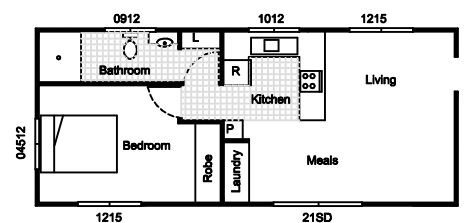

indication only

MultiSpan
kit and manufactured homes
and other buildings

Manufactured Residential 1 Bedroom Home for around \$50,000

1 Bedroom 4.1m x 10.250m Relocatable 'Version A'
\$47,484.00

1 Bedroom 4.1m x 10.250m Relocatable 'Version B'
\$48,899.00

1 Bedroom 4.1m x 10.250m Relocatable 'Version C'
\$48,697.00

1 Bedroom 4.1m x 10.250m Relocatable 'Version D'
\$49,287.00

1 Bedroom 4.1m x 10.250m Relocatable 'Version E'
\$46,954.00

1 Bedroom 4.1m x 10.250m Relocatable 'Version F'
48,954.00

1 Bedroom 4.1m x 10.250m Relocatable 'Version G'
47,994.00

1 Bedroom 4.1m x 10.250m Relocatable 'Version H'
\$46,124.00

1 Bedroom 4.1m x 10.250m Relocatable 'Version I'
47,054.00

All plans are subject to copyright 2008 MultiSpan Kit Buildings Phone (02) 66879954 prices may change due to industry price rise without notice.
All prices are quoted ex factory using Colorbond roofing and Weathertex cladding, carpet, vinyl and tiles, electric oven, gas hot water, Internal/external paint, built in robe and linen, complete kitchen, vanity, wc and shower. Fully Insulated, to Australian building standards for residential dwelling and includes Home Builders Warranty Insurance. Last up date June 08.