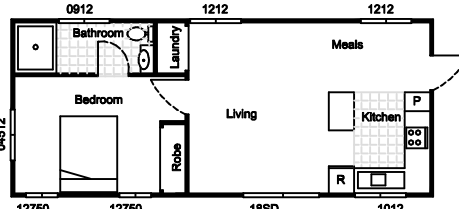

indication only

MultiSpan
kit and manufactured homes
and other buildings

Manufactured Residential 1 Bedroom Home for around \$50,000

1 Bedroom 4.1m x 10.250m Relocatable 'Version A'
\$47,484.00

1 Bedroom 4.1m x 10.250m Relocatable 'Version B'
\$48,899.00

1 Bedroom 4.1m x 10.250m Relocatable 'Version C'
\$48,697.00

1 Bedroom 4.1m x 10.250m Relocatable 'Version D'
\$49,287.00

1 Bedroom 4.1m x 10.250m Relocatable 'Version E'
\$46,954.00

1 Bedroom 4.1m x 10.250m Relocatable 'Version F'
48,954.00