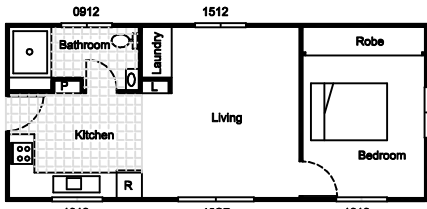

indication only

MultiSpan
kit and manufactured homes
and other buildings

Manufactured Residential 1 Bedroom Home for around \$50,000

1 Bedroom 4.1m x 10.250m Relocatable 'Version A'
\$47,484.00

1 Bedroom 4.1m x 10.250m Relocatable 'Version B'
\$48,899.00

1 Bedroom 4.1m x 10.250m Relocatable 'Version C'
\$48,697.00

1 Bedroom 4.1m x 10.250m Relocatable 'Version D'
\$49,287.00

1 Bedroom 4.1m x 10.250m Relocatable 'Version E'
\$46,954.00

1 Bedroom 4.1m x 10.250m Relocatable 'Version F'
48,954.00

1 Bedroom 4.1m x 10.250m Relocatable 'Version G'
47,994.00

1 Bedroom 4.1m x 10.250m Relocatable 'Version H'
\$46,124.00

1 Bedroom 4.1m x 10.250m Relocatable 'Version I'
47,054.00

All plans are subject to copyright 2008 MultiSpan Kit Buildings Phone (02) 66879954 prices may change due to industry price rise without notice.
All prices are quoted ex factory using Colorbond roofing and Weathertex cladding, carpet, vinyl and tiles, electric oven, gas hot water, Internal/external paint, built in robe and linen, complete kitchen, vanity, wc and shower. Fully Insulated, to Australian building standards for residential dwelling and includes Home Builders Warranty Insurance. Last up date June 08.