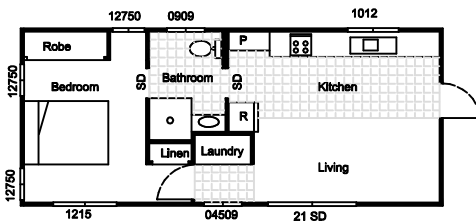

indication only

MultiSpan
kit and manufactured homes
and other buildings

Manufactured Residential 1 Bedroom Home for around \$50,000

1 Bedroom 4.1m x 10.250m Relocatable 'Version A'
\$47,484.00

1 Bedroom 4.1m x 10.250m Relocatable 'Version B'
\$48,899.00

1 Bedroom 4.1m x 10.250m Relocatable 'Version C'
\$48,697.00

1 Bedroom 4.1m x 10.250m Relocatable 'Version D'
\$49,287.00

1 Bedroom 4.1m x 10.250m Relocatable 'Version E'
\$46,954.00

1 Bedroom 4.1m x 10.250m Relocatable 'Version F'
48,954.00

1 Bedroom 4.1m x 10.250m Relocatable 'Version G'
47,994.00

1 Bedroom 4.1m x 10.250m Relocatable 'Version H'
\$46,124.00

1 Bedroom 4.1m x 10.250m Relocatable 'Version I'
47,054.00

All plans are subject to copyright 2008 MultiSpan Kit Buildings Phone (02) 66879954 prices may change due to industry price rise without notice.
All prices are quoted ex factory using Colorbond roofing and Weathertex cladding, carpet, vinyl and tiles, electric oven, gas hot water, Internal/external paint, built in robe and linen, complete kitchen, vanity, wc and shower. Fully Insulated, to Australian building standards for residential dwelling and includes Home Builders Warranty Insurance. Last up date June 08.