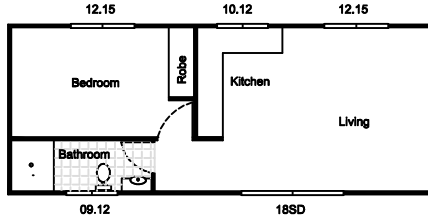

1 Bedroom 4.1m x 10.250m Relocatable 'Version C'
\$48,697.00

1 Bedroom 4.1m x 10.250m Relocatable 'Version D'
\$49,287.00

1 Bedroom 4.1m x 10.250m Relocatable 'Version E'
\$46,954.00

1 Bedroom 4.1m x 10.250m Relocatable 'Version F'
48,954.00

1 Bedroom 4.1m x 10.250m Relocatable 'Version G'
47,994.00

1 Bedroom 4.1m x 10.250m Relocatable 'Version H'
\$46,124.00

1 Bedroom 4.1m x 10.250m Relocatable 'Version I'
47,054.00

All plans are subject to copyright 2008 MultiSpan Kit Buildings Phone (02) 66879954 prices may change due to industry price rise without notice.
All prices are quoted ex factory using Colorbond roofing and Weathertex cladding, carpet, vinyl and tiles, electric oven, gas hot water, Internal/external paint, built in robe and linen, complete kitchen, vanity, wc and shower. Fully Insulated, to Australian building standards for residential dwelling and includes Home Builders Warranty Insurance. Last up date June 08.