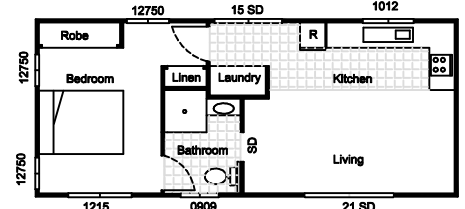

indication only

MultiSpan
kit and manufactured homes
and other buildings

Manufactured Residential 1 Bedroom Home for around \$50,000

1 Bedroom 4.1m x 10.250m Relocatable 'Version A'
\$47,484.00

1 Bedroom 4.1m x 10.250m Relocatable 'Version B'
\$48,899.00

1 Bedroom 4.1m x 10.250m Relocatable 'Version C'
\$48,697.00

1 Bedroom 4.1m x 10.250m Relocatable 'Version D'
\$49,287.00

1 Bedroom 4.1m x 10.250m Relocatable 'Version E'
\$46,954.00

1 Bedroom 4.1m x 10.250m Relocatable 'Version F'
48,954.00

1 Bedroom 4.1m x 10.250m Relocatable 'Version G'
47,994.00

1 Bedroom 4.1m x 10.250m Relocatable 'Version H'
\$46,124.00

1 Bedroom 4.1m x 10.250m Relocatable 'Version I'
47,054.00

All plans are subject to copyright 2008 MultiSpan Kit Buildings Phone (02) 66879954 prices may change due to industry price rise without notice.
All prices are quoted ex factory using Colorbond roofing and Weathertex cladding, carpet, vinyl and tiles, electric oven, gas hot water, Internal/external paint, built in robe and linen, complete kitchen, vanity, wc and shower. Fully Insulated, to Australian building standards for residential dwelling and includes Home Builders Warranty Insurance. Last up date June 08.