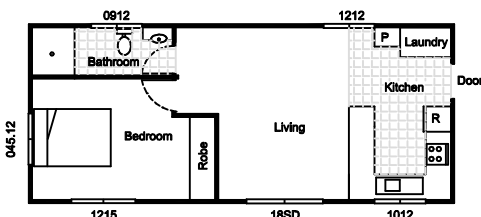

1 Bedroom 4.1m x 10.250m Relocatable 'Version C'
\$48,697.00

1 Bedroom 4.1m x 10.250m Relocatable 'Version D'
\$49,287.00

1 Bedroom 4.1m x 10.250m Relocatable 'Version E'
\$46,954.00

1 Bedroom 4.1m x 10.250m Relocatable 'Version F'
48,954.00

1 Bedroom 4.1m x 10.250m Relocatable 'Version G'
47,994.00

1 Bedroom 4.1m x 10.250m Relocatable 'Version H'
\$46,124.00

1 Bedroom 4.1m x 10.250m Relocatable 'Version I'
47,054.00

All plans are subject to copyright 2008 MultiSpan Kit Buildings Phone (02) 66879954 prices may change due to industry price rise without notice.
All prices are quoted ex factory using Colorbond roofing and Weathertex cladding, carpet, vinyl and tiles, electric oven, gas hot water, Internal/external paint, built in robe and linen, complete kitchen, vanity, wc and shower. Fully Insulated, to Australian building standards for residential dwelling and includes Home Builders Warranty Insurance. Last up date June 08.