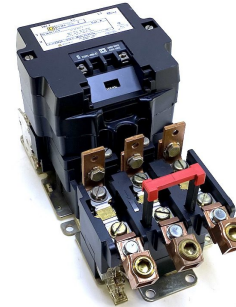

Square D 8903LXG1200 12 Pole
Lighting Contactor 120 Vac Coil
Type 1 Enclosure New Surplus /

New Out of the Box (NOB)
(Appearance May

$300.00

Out of stock

Add to Cart

$250.00

Out of stock

Add to Cart

$375.00

Out of stock

Add to Cart

25 HP @ 200 Vac 3U

$300.00

1 in stock

Add to Cart

Square D 8536SE0 3 Pole Size 3 600V Motor Starter w/120 Vac Coil

Square D 8536SE0 3 Pole Size 3
600 Vac Motor Starter 120 Vac
Coil Heater Sizes May Vary
(Appearance May Vary From
Photo) Available

$375.00

Out of stock

Square D 8536SFO Size 4 Motor Starter w/480 Vac Coil

Square D 8536SFO | 8536SFO
Size 4 600 Vac Motor Starter 480
Vac Coil (1) Normally Open
Auxiliary Contact (N.O.) White
Label RATINGS: 40

$525.00

Out of stock

Square D 8536SFO Size 4 Motor Starter w/480 Vac Coil

Square D 8536SFO | 8536SFO
Size 4 600 Vac Motor Starter 480
Vac Coil (1) Normally Open
Auxiliary Contact (N.O.) Not
Manufacturer's Label -

$525.00

Out of stock

Eaton CN15NN3 Size 4 135 Amp 600 Vac Contactor w/120V Coil

Have a question? Text us
here.

Manufacturer's Original Label
RATINGS: 3 PHASE

$850.00

1 in stock