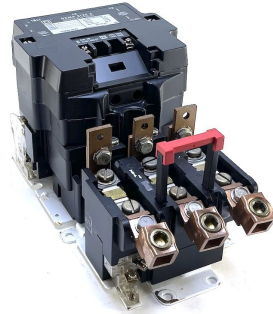

Square D 8536SFO Size 4 Motor Starter w/480 Vac Coil

Square D 8536SFO | 8536SFO Size 4 600 Vac Motor Starter 480 Vac Coil (1) Normally Open Auxiliary Contact (N.O.) Manufacturer's Label – (Black

$525.00

Out of stock

Add to Cart

Out of stock

Add to Cart