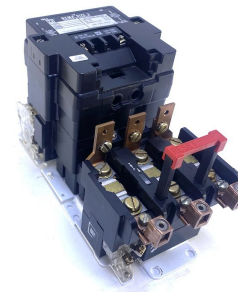

Search...

**Square D
8903LXG1200 12
Pole Lighting
Contactor w/120V
Coil (NEW)**

**Square D 8502SFO
Size 4 3 Pole 600V
Contactor w/ 480V
Coil**

Square D 8502SFO Size 4 3 Pole
600 Vac Contactor 480 Vac Coil
Max Ratings 40 Hp @ 200 Vac 50
Hp @ 290

**Square D 8536SE0 3
Pole Size 3 600V
Motor Starter w/120
Vac Coil**

Square D 8536SE0 3 Pole Size 3
Black Label 600 Vac Motor
Starter 120 Vac Coil Max Ratings
25 HP @ 200 Vac 30

Square D 8536SE0 2 Pole Size
Black Label 600 Vac Motor
Starter 120 Vac Coil Max Ratings

Have a question? Text us here.

Square D 8903LXG1200 12 Pole
Lighting Contactor 120 Vac Coil
Type 1 Enclosure New Surplus /

New Out of the Box (NOB)
(Appearance May

\$300.00

Out of stock

 Add to Cart

\$250.00

 Add to Cart

Square D 8536SE0 3 Pole Size 3 600V Motor Starter w/120 Vac Coil

Square D 8536SE0 3 Pole Size 3
600 Vac Motor Starter 120 Vac
Coil Heater Sizes May Vary
(Appearance May Vary From
Photo) Available