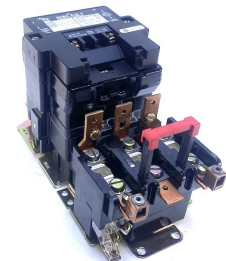

Search...

**Square D
8903LXG1200 12
Pole Lighting
Contactor w/120V
Coil (NEW)**

**Square D 8502SFO
Size 4 3 Pole 600V
Contactor w/ 480V
Coil**

Square D 8502SFO Size 4 3 Pole
600 Vac Contactor 480 Vac Coil
Max Ratings 40 Hp @ 200 Vac 50
Hp @ 290

**Square D 8536SE0 3
Pole Size 3 600V
Motor Starter w/120
Vac Coil**

Square D 8536SE0 3 Pole Size 3
Black Label 600 Vac Motor
Starter 120 Vac Coil Max Ratings
25 HP @ 200 Vac 30

Square D 8536SE0 2 Pole Size
Black Label 600 Vac Motor
Starter 120 Vac Coil Max Ratings

Have a question? Text us here.

Square D 8903LXG1200 12 Pole
Lighting Contactor 120 Vac Coil
Type 1 Enclosure New Surplus /

New Out of the Box (NOB)
(Appearance May

\$300.00

Out of stock

 Add to Cart

\$250.00

 Add to Cart

Square D 8536SE0 3 Pole Size 3 600V Motor Starter w/120 Vac Coil

Square D 8536SE0 3 Pole Size 3
600 Vac Motor Starter 120 Vac
Coil Heater Sizes May Vary
(Appearance May Vary From
Photo) Available