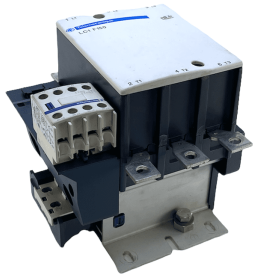

 Add to Cart

Square D 8536SE0 3 Pole Size 3 600V Motor Starter w/120 Vac Coil

Square D 8536SE0 3 Pole Size 3
600 Vac Motor Starter 120 Vac
Coil Heater Sizes May Vary
(Appearance May Vary From
Photo) Available

\$525.00

Out of stock

Eaton CN15NN3 Size 4 135 Amp 600 Vac Contactor w/120V Coil

Have a question? Text us
here.

Manufacturer's Original Label
RATINGS: 3 PHASE

\$850.00

1 in stock

 Add to Cart

Telemecanique LC1F150 200 Amp Contactor w/127V Coil

Telemecanique LC1F150 200 Amp Contactor 127 Vac Coil LX9FF127 (2) Normally Closed Aux. Contact N.C. (2) Normally

Opened Aux. Contact N.O. (Appearance May Vary