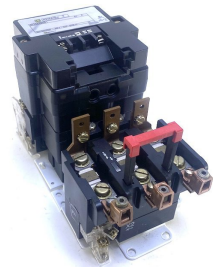

Search...

**Square D
8903LXG1200 12
Pole Lighting
Contactor w/120V
Coil (NEW)**

**Square D 8502SFO
Size 4 3 Pole 600V
Contactor w/ 480V
Coil**

Square D 8502SFO Size 4 3 Pole
600 Vac Contactor 480 Vac Coil
Max Ratings 40 Hp @ 200 Vac 50
Hp @ 290

**Square D 8536SE0 3
Pole Size 3 600V
Motor Starter w/120
Vac Coil**

Square D 8536SE0 3 Pole Size 3
Black Label 600 Vac Motor
Starter 120 Vac Coil Max Ratings
25 HP @ 200 Vac 30

Square D 8536SE0 2 Pole Size
Black Label 600 Vac Motor
Starter 120 Vac Coil Max Ratings

Have a question? Text us here.

Square D 8903LXG1200 12 Pole
Lighting Contactor 120 Vac Coil
Type 1 Enclosure New Surplus /

New Out of the Box (NOB)
(Appearance May

\$300.00

Out of stock

 Add to Cart

\$250.00

 Add to Cart

Square D 8536SE0 3 Pole Size 3 600V Motor Starter w/120 Vac Coil

Square D 8536SE0 3 Pole Size 3
600 Vac Motor Starter 120 Vac
Coil Heater Sizes May Vary
(Appearance May Vary From
Photo) Available