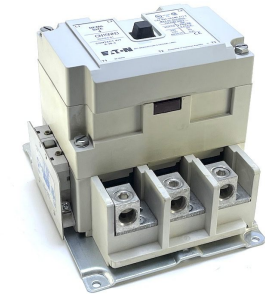

Have a question? Text us here.

Square D 8903LXG1200 12 Pole
Lighting Contactor 120 Vac Coil
Type 1 Enclosure New Surplus /

New Out of the Box (NOB)
(Appearance May

\$300.00

Out of stock

 Add to Cart

\$250.00

 Add to Cart

Square D 8536SE0 3 Pole Size 3 600V Motor Starter w/120 Vac Coil

Square D 8536SE0 3 Pole Size 3
600 Vac Motor Starter 120 Vac
Coil Heater Sizes May Vary
(Appearance May Vary From
Photo) Available