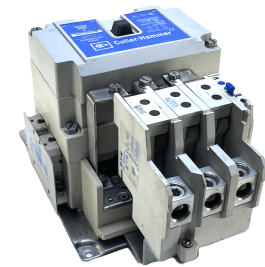

N.C. (2) Normally Opened Aux. Contact N.O.

\$400.00

Out of stock

 Add to Cart

In stock

 Add to Cart

Cutler Hammer AN16NN0 135 Amp Size 4 Motor Starter w/120 Vac Coil

Cutler Hammer AN16NN0 3 Pole 135 Amp 600 Vac Series B1 Size 4 Motor Starter 120 Vac Coil Lugs on Line & Load Size