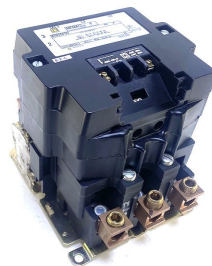

Search...

**Square D
8903LXG1200 12
Pole Lighting
Contactor w/120V
Coil (NEW)**

**Square D 8502SFO
Size 4 3 Pole 600V
Contactor w/ 480V
Coil**

Square D 8502SFO Size 4 3 Pole
600 Vac Contactor 480 Vac Coil
Max Ratings 40 Hp @ 200 Vac 50
Hp @ 290

**Square D 8536SE0 3
Pole Size 3 600V
Motor Starter w/120
Vac Coil**

Square D 8536SE0 3 Pole Size 3
Black Label 600 Vac Motor
Starter 120 Vac Coil Max Ratings
25 HP @ 200 Vac 30

Square D 8536SE0 2 Pole Size
Black Label 600 Vac Motor
Starter 120 Vac Coil Max Ratings

Have a question? Text us here.

Square D 8903LXG1200 12 Pole
Lighting Contactor 120 Vac Coil
Type 1 Enclosure New Surplus /

New Out of the Box (NOB)
(Appearance May

\$300.00

Out of stock

 Add to Cart

\$250.00

 Add to Cart

Square D 8536SE0 3 Pole Size 3 600V Motor Starter w/120 Vac Coil

Square D 8536SE0 3 Pole Size 3
600 Vac Motor Starter 120 Vac
Coil Heater Sizes May Vary
(Appearance May Vary From
Photo) Available