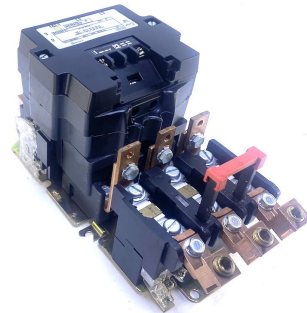

$375.00

Out of stock

Add to Cart