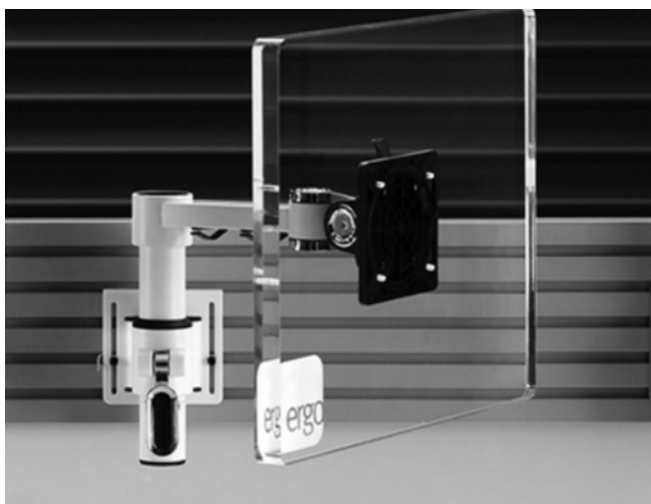

Monitor Arms

- High quality desking range
- Range of different wood finishes
- Metal frame available in 2 different finishes
- Cable ports included
- FREE delivery & installation (most UK areas)

R-BEAM 1 Dual Monitor Arm

R-BEAMD1 Single Beam Dual Monitor Arms £186.00 + VAT
Single beam manual height adjustment dual monitor arms.
Clamp fixing through desk
Available in Black, Silver & White

R-BEAM 2 Dual Monitor Arm

R-BEAMD2 2 2 Beam Dual Monitor Arms £213.00 + VAT
2 beam manual height adjustment dual monitor arms
Clamp fixing through desk
Available in Black, Silver & White

R-BEAM 1 Tool Rail Monitor Arm

R-BEAMT1 Single Beam Tool Rail Monitor Arm £73.00 + VAT
Single beam manual height adjustment tool rail monitor arm
Available in Black, Silver & White

R-BEAM 2 Tool Rail Monitor Arm

R-BEAMT2 2 Beam Tool Rail Monitor Arm £87.00 + VAT
2 beam manual height adjustment tool rail monitor arm
Available in Black, Silver & White

Monitor Arms

- High quality desking range
- Range of different wood finishes
- Metal frame available in 2 different finishes
- Cable ports included
- FREE delivery & installation (most UK areas)