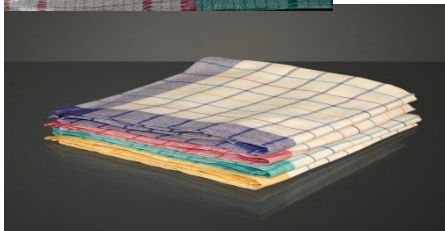

Plain Dobby Multi Check Tea Towel

50x70