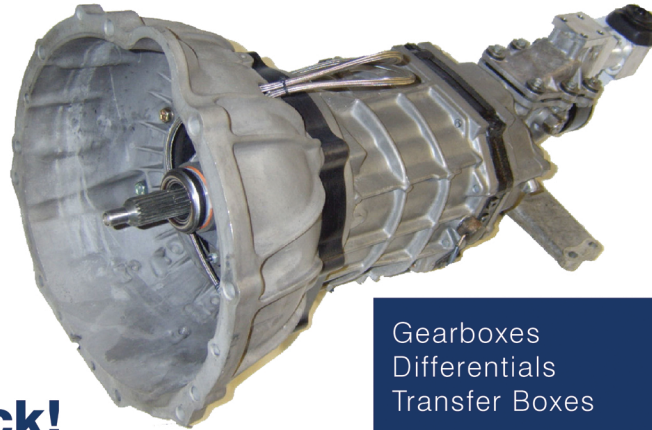

Available for all Land Rover and Range Rover models

- Genuine remanufactured units
- Supplied from existing stock
- Available for all Land Rover models
- 3rd of the price of a new unit
- Delivered next day within UK
- Includes a full 12 months warranty
- Collection of core unit when ready

**Supplied from Stock!**

**Built for Strength**

**SAVE  
UP TO 70%**

Gearboxes from £455  
Differentials from £246  
Transfer Boxes from £246

Available for all Land Rover and Range Rover Models

**Contact us for Details**