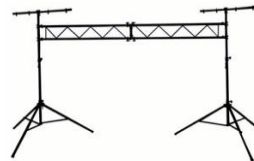

£100

Skytronic make; code 170.26

attach you laptop/ decks or cd player via usb.

or little a small band play.

Radio Mic' use with above, Sennheiser Freeport

£20

£10.00

Lighting Truss. Dj underneath.

Goal Post truss system, lighting stand,

T bars can be used without truss.

3m wide. Max height 4m. Max weight 46kg.

£20.00

or