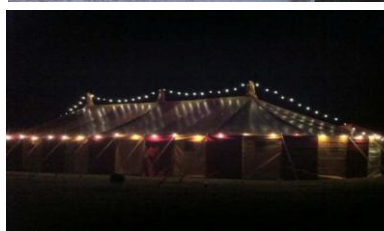

gls bulbs on top of walls,
led bulbs on top of tent.

We are always expanding our range

and happy to acquire items just for you!

Many more items available soon including

net lights, tea lights, chase lights, curtain lights, waterfall lights, glitter balls etc

event decorations (non electric) Plus a great range of wedding and

get creative and talk to us!

Is an electrician needed?

NOT normally!

We can install electrics to BS 7909 and Bs 7671

Most of our installations are small and temporary

but if obtaining power by opening up a household fuse box,

then an electrician is required. We can supply the necessary kit.

The same may apply if using large generators.

gls warm white 15w

a touch brighter than led, use more power though and
much more fragile.