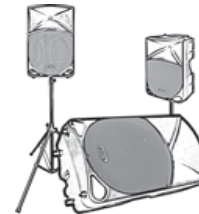

built in features.

Mackie Thump TH-12A . Active speakers

800w or 1800 kw system

400W of ultra-efficient Fast Recovery™ amplification

LF 300W peak power (Class-D)

HF 100W peak power (Class A/B)

lightweight 12 inch cones.

good for small venues. Acoustic/ vocal/laptop

£60 pair