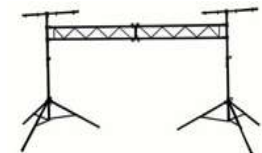

Lighting Truss,

Dj underneath to rear or in front

Goal Post truss system, lighting stand,

T bars can be used without truss.

3m wide. Max height 4m. Max weight 46kg.

£20.00