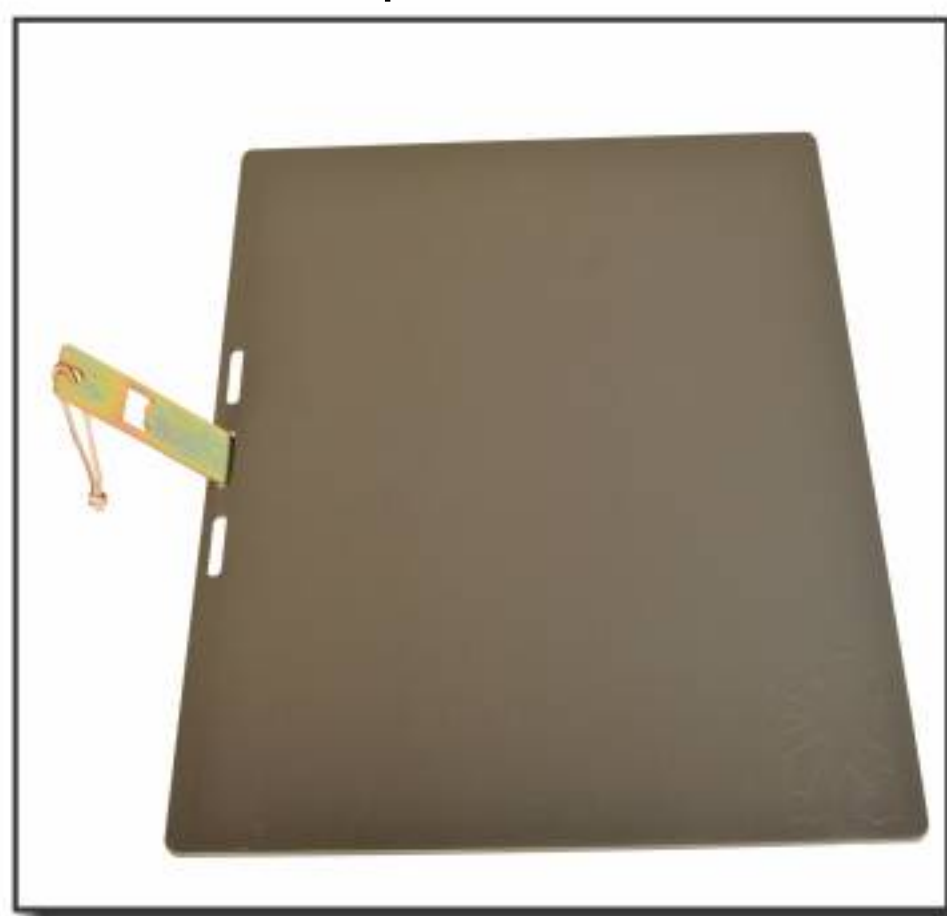

LION PREMIUM GRIDDLE
- 62734 -
• Size 15" x 19-1/4"

$89