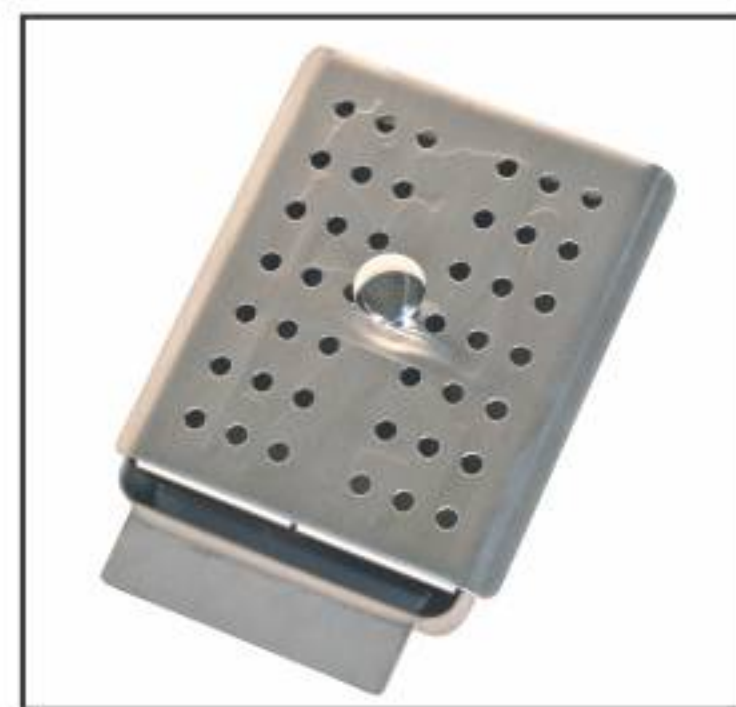

Dual Lights

Cover

Commercial Temperature Gauge

Cast Stainless Steel Burner

Griddle, Griddle Remove & Can Opener

XL Knobs

Smoker Box

Rotisserie & Back Burner