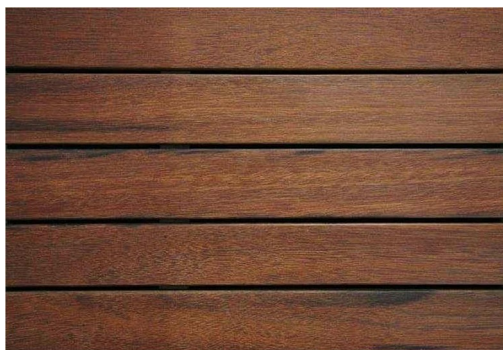

Solid Recycled Ironwood Decking

Recycled ironwood decking - Smooth

7/8cm wide (varied & uniform widths)

- Eased two or four edges (E2E / E4E)
- Smooth finish
- Random lengths 60cm - 360cm

Dimensions	Profile	Price/sqf	Code
1.8 x 7	E2E/E4E	$ 5.27	DULS-S4E2-1870-V2R
1.8 x 8	E2E/E4E	$ 5.27	DULS-S4E2-1880-UR