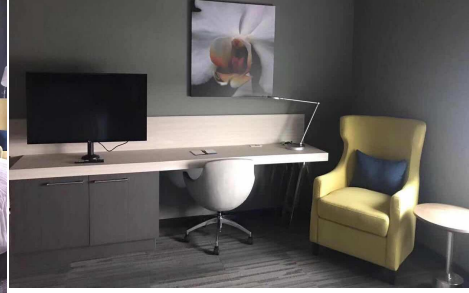

Hilton Garden Inn

1	King - Upholstered Headboard With Attached Nightstands		145.75"*21"*44"	MDF veneer or laminate Upholstered		pCS	$308.00
2	queen - Upholstered Headboard With Attached Nightstands		175"*21"*44"	MDF veneer or laminate Upholstered		pCS	$308.00