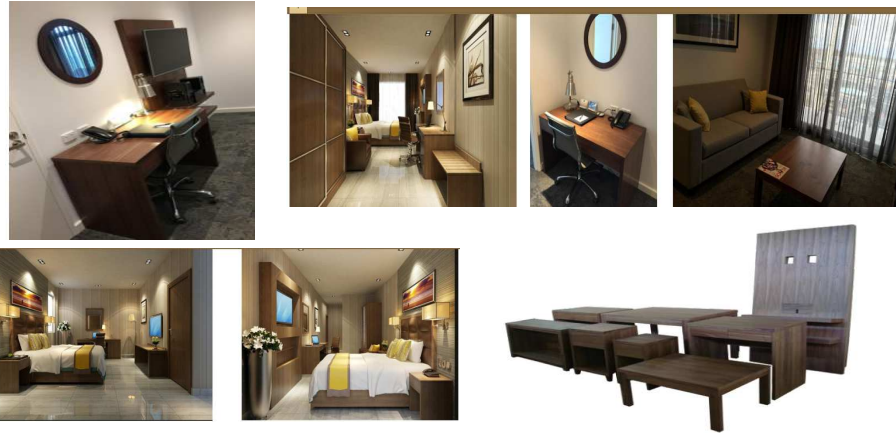

# BESTAR HOSPITALITY FURNITURE

[www.bestarfurn.com](http://www.bestarfurn.com)

NO.	NAME	PICTURE	DIMENSIONS	DESCRIPTION	QTY	UNIT	UNIT PRICE (USD)/FOB
			W*D*H				
<b>American Double Tree Hotel</b>							
1	KING HEADBOARD		W1930*D50*H10 67 76"*2"*42"	MDF vener/UPHOLSTER		pcs	\$99.00
2	queen HEADBOARD		W1575*D50*H10 67 62"*2"*42"	MDF vener/UPHOLSTER		pcs	\$94.00
3	Nightstand-king		W508*D457*H66 0 20"*18"*26"	MDF vener/laminate/metal		pcs	\$77.00
4	Nightstand-queen		24"*18"*660" 610"*457 ""26"	MDF vener/laminate/metal		pcs	\$77.00
5	COMODA/MINIBAR		1372*605*1066 54"*24"*42"	MDF veneer/laminate/		pcs	\$209.00
6	desk		48"*24"*31" W1220*610*787	MDF vener/laminate/solid wood leg		pcs	\$88.00
7	WARDROBE		W605*D533*H18 29 24"*21"*72	One door wardrobe: E1 MDF covered with venner.		pcs	\$154.00
	TV chest		W914*D508*H91 4/ 36"*20"*36"	MDF vener/laminate/metal		pcs	\$165.00
	cocktable		W914*D560*H50 8 36"*22"*20"	MDF vener/laminate/solid wood leg		pcs	\$75.00

	Round table		dia508*H610 20"*24"	MDF vener/laminate/solid wood leg		pcs	\$72.00
10	chair		standard	UPHOLSTER/ solid wood		pcs	\$79.00
11	LUGGAGE BENCH		30"*22"*24"	UPHOLSTER/ solid wood		pcs	\$77.00
12	vanity		W1220*610*990 48"*24*39	solid wood/plywood vener /QUARTZ TOP		pcs	\$226.00
13	mirror		42"*2"*30" 1067*50*760	MDF veneer +5MM mirror		pcs	\$55.00

### Ramada hotel

1	KING HEADBOARD		1980*50*1500	MDF vener/UPHOLSTER		pcs	\$116.00	
2	queen HEADBOARD		1575*50*1500				pcs	\$110.00
3	king -bed base		1980*2030*355	MDF veneer			pcs	\$176.00
4	queen-bed base		1524*2030*355				pcs	\$165.00
5	Nightstand		W450*D450*H56 0	MDF veneer		pcs	\$72.00	