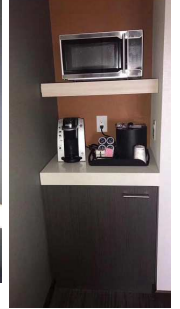

Hilton Garden Inn

1	King - Upholstered Headboard With Attached Nightstands		145.75"*21"*44"	MDF veneer or laminate Upholstered		pCS	$308.00
2	queen - Upholstered Headboard With Attached Nightstands		175"*21"*44"	MDF veneer or laminate Upholstered		pCS	$308.00