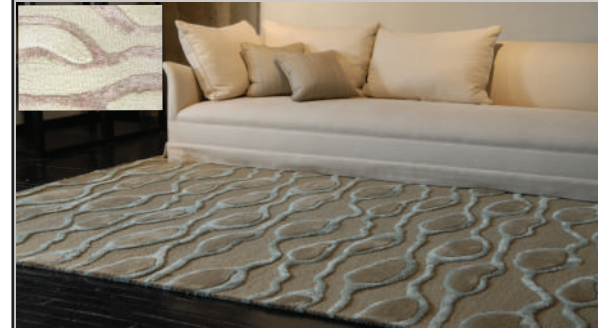

Custom Designer Rugs 25% Off