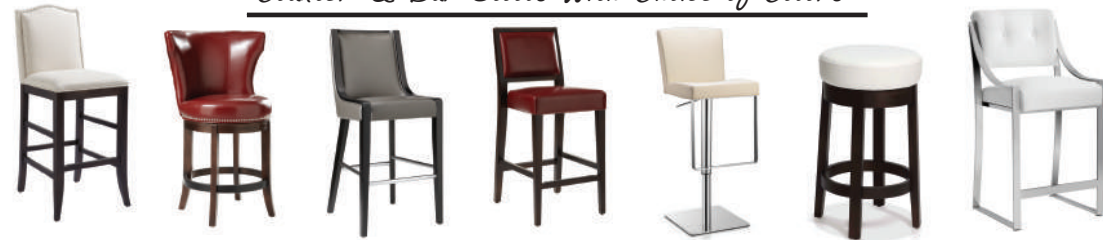

Occasional Tables

A. Coffee Table \$ 799, End Table \$ 499 & Sofa Table \$ 699.
 B. Rect. Coffee Table \$ 599, Square Coffee Table \$ 499 and End Table \$ 349.
 C. Rectangular/Square Coffee Table \$ 899, End Table \$ 699 & Sofa Table \$ 799.
 D. Pie Shaped Lift Top Coffee Table \$ 499, Rectangular Lift Top Coffee Table \$ 599,
 End Table & Accent Table \$ 449 & Sofa Table \$ 599.
 E. Coffee Table \$ 549 & End Table \$ 399.
 F. Coffee Table \$ 749 & End Table \$ 499.
 G. Wine Server Cart \$ 999.

Great Selection of Home Decor

Great Selection of Home Accents

Gold or Silver

Grandfather Clocks

\$699
Queen Bed
Without Storage

Financing Available *O.A.C.

- Full Extension Ball Bearing Drawers - Beveled Mirror - Night Table with Built-In Touch Lighting & Charging Station
- **Sizes: Single, Double, Queen & King.**
- **Colors: White, Black & Brown.**
- **Optional: Bed Storage, Bookcase Headboard with Built-In Light (In Single & Double).**
- **Night Table, Dresser, Mirror, Chest & Media Chest Available in Two Different Sizes.**
- **Also Available: Day Bed, Desk, Hutch, Chair, Trundle/Underbed Storage & Bunk Bed (Twin/Twin & Twin/Full)**

Canadian Made Modern Bedroom Set

Financing Available *O.A.C.

Queen Bed \$ 1599.
Choice of Wood Finish

Entire Collection Available.
Option: European Platform (No Need of Box Spring)

Sizes: Queen & King.

- Custom Made Upholstered Beds/Headboards
- Choose Your Size & Style
- Fabric or Leather
- Options: Tufting, Nails & Swarovski Crystals

Counter & Bar Stools With Choice of Colors

Made In Canada Swivel or Non-Swivel Counter, Bar & Spectator Height Stools 20% Off

Visit www.zenlia.com to See Entire Collection

Glass Dining Tables

- A. Glass Table with Acrylic Legs \$1099. Great Selcetion of Chairs & Bench. Size: 55"x36"x30"H. Also Available in 63"x36"x30"H with Polished Stainless Legs.
- B. Rectangular Glass Top Dining Table \$1299. Table Size: 71"x39"x30"H.
- C. Round/Rectangular Glass Table \$ 599. Table Size: 51"x51"x30"H/63"x37"x30"H.