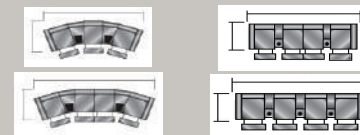

An Infinity of Options

$2799

Starting From

3 Seater Home Theater

Includes Power Recliners, Pop-up Headrests & Neon Lights

Choice of Colors & Grades in All Aniline Leather & Fabric.

Optional Rechargeable Battery Packs.

Straight or Curved Seating.