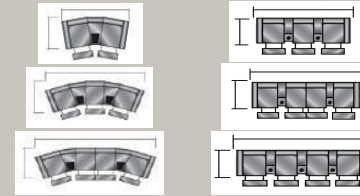

An Infinity of Options