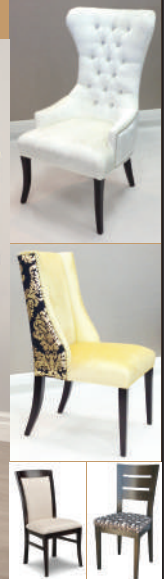

Handcrafted Canadian Made Custom Solid Wood Furniture

Choice of Hardware & Stain in Maple, Oak, Weathered Oak, Heritage Maple & Cherry Solid Wood.

Custom Made
Designer Chairs