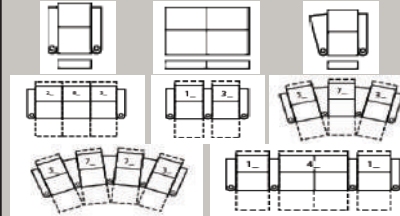

An Infinity of Options