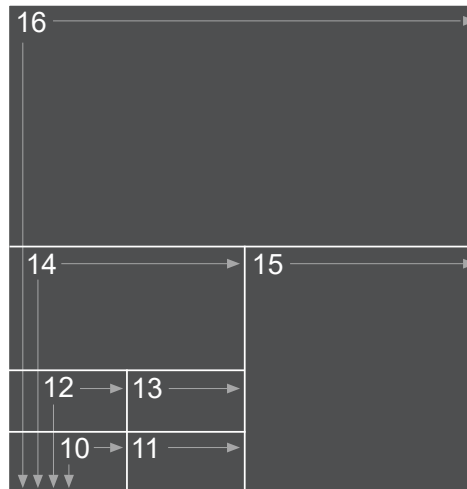

System Sizes

Controller Sizes

Compartment Sizes

Ref	Cabinet	External Dimensions (mm)
01	Small Cabinet	[H] 625 [W] 628
02	Small Medium Cabinet	[H] 1125 [W] 628
03	Medium Cabinet	[H] 1125 [W] 1128
04	Small Medium+ Cabinet	[H] 1625 [W] 628
05	Medium+ Cabinet	[H] 1625 [W] 1128
06	Small Large Cabinet	[H] 2125 [W] 628
07	Large Cabinet	[H] 2125 [W] 1128

Ref	Controllers	External Dimensions (mm)
08	iLockerz/CLN/CLR	[H] 500 [W] 250
09	iLockerz/CL/CLR	[H] 500 [W] 500

Ref	Compartments	Internal Dimensions (mm)
10	iLockerz/CS	[H] 94 [W] 155
11	iLockerz/CSW	[H] 94 [W] 405
12	iLockerz/CM	[H] 219 [W] 155
13	iLockerz/CMW	[H] 219 [W] 405
14	iLockerz/CL	[H] 469 [W] 405
15	iLockerz/CLW	[H] 469 [W] 905
16	iLockerz/CXL	[H] 969 [W] 905