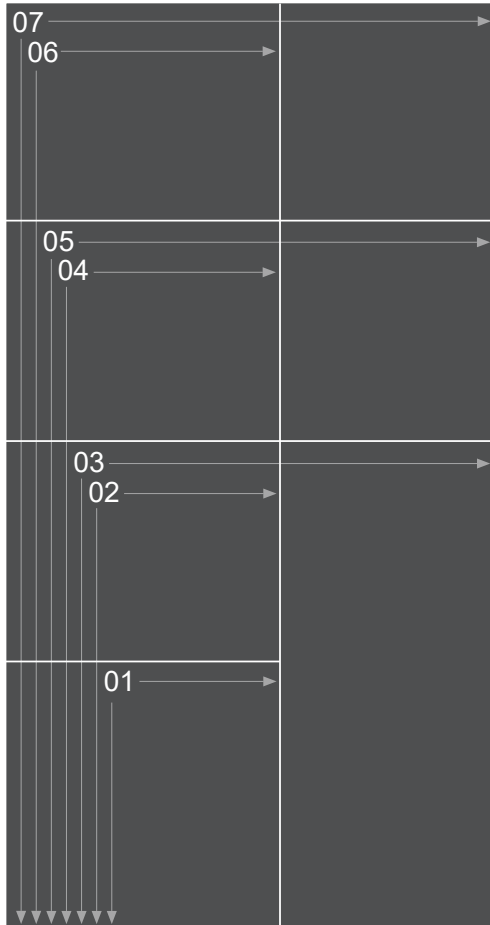

System Sizes

Controller Sizes

Compartment Sizes

Ref	Cabinet	External Dimensions (mm)
01	Small Cabinet	[H] 625 [W] 628
02	Small Medium Cabinet	[H] 1125 [W] 628
03	Medium Cabinet	[H] 1125 [W] 1128
04	Small Medium+ Cabinet	[H] 1625 [W] 628
05	Medium+ Cabinet	[H] 1625 [W] 1128
06	Small Large Cabinet	[H] 2125 [W] 628
07	Large Cabinet	[H] 2125 [W] 1128

Ref	Controllers	External Dimensions (mm)
08	iLockerz/CLN/CLR	[H] 500 [W] 250
09	iLockerz/CL/CLR	[H] 500 [W] 500

Ref	Compartments	Internal Dimensions (mm)
10	iLockerz/CS	[H] 94 [W] 155
11	iLockerz/CSW	[H] 94 [W] 405
12	iLockerz/CM	[H] 219 [W] 155
13	iLockerz/CMW	[H] 219 [W] 405
14	iLockerz/CL	[H] 469 [W] 405
15	iLockerz/CLW	[H] 469 [W] 905
16	iLockerz/CXL	[H] 969 [W] 905

All compartments are 405mm deep internally

Station Road, Birmingham, B65 0JY, United Kingdom
 +44 121 270 6153 | www.iLockerz.com | tellmemore@iLockerz.com