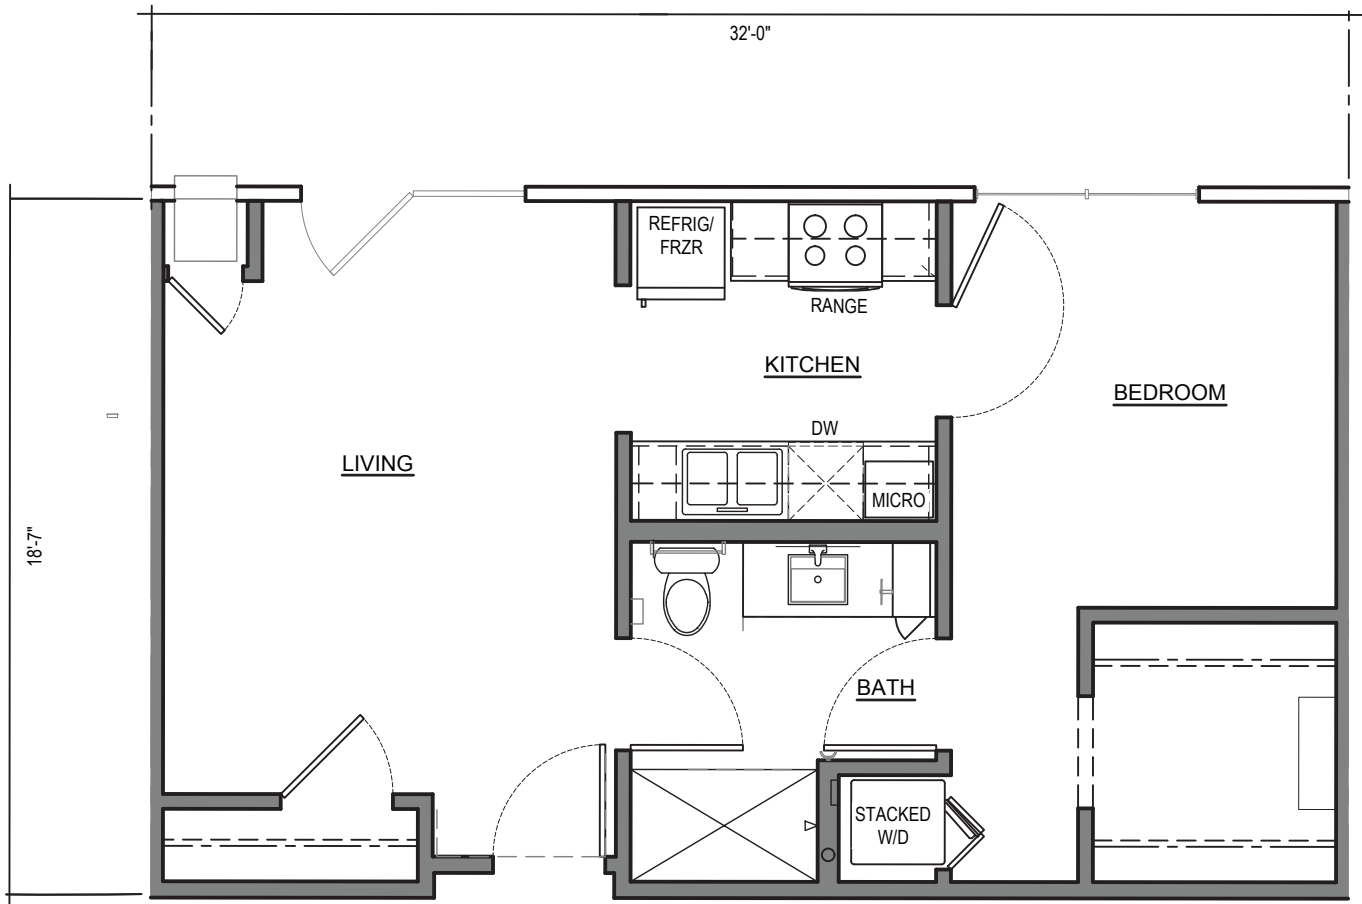

The Shuffcock

1 BEDROOM 1 BATH

THE GRAND
ROYALE

605 SQ. FT.
ELECTRIC FIREPLACE
WASHER & DRYER INCLUDED
4K UHD TV INCLUDED
FULL KITCHEN WITH UNDERCABINET LIGHTING
WALK-IN MASTER CLOSET
PRIVATE TERRACE

The American Royal

1 BEDROOM | BATH

THE GRAND
ROYALE

598 SQ. FT.
ELECTRIC FIREPLACE
WASHER & DRYER INCLUDED
4K UHD TV INCLUDED
FULL KITCHEN WITH UNDERCABINET LIGHTING
WALK-IN MASTER CLOSET
PRIVATE TERRACE

The Possum Trot

1 BEDROOM 1 BATH

THE GRAND
ROYALE

605 SQ. FT.
ELECTRIC FIREPLACE
WASHER & DRYER INCLUDED
4K UHD TV INCLUDED
FULL KITCHEN WITH UNDERCABINET LIGHTING
WALK-IN MASTER CLOSET
PRIVATE TERRACE

The Station

1 BEDROOM 1 BATH

THE GRAND
ROYALE

598 SQ. FT.
ELECTRIC FIREPLACE
WASHER & DRYER INCLUDED
4K UHD TV INCLUDED
FULL KITCHEN WITH UNDERCABINET LIGHTING
WALK-IN MASTER CLOSET
PRIVATE TERRACE

The Gig
1 BEDROOM 1 BATH

THE GRAND
ROYALE

605 SQ. FT.
ELECTRIC FIREPLACE
WASHER & DRYER INCLUDED
4K UHD TV INCLUDED
FULL KITCHEN WITH UNDERCABINET LIGHTING
WALK-IN MASTER CLOSET
PRIVATE TERRACE