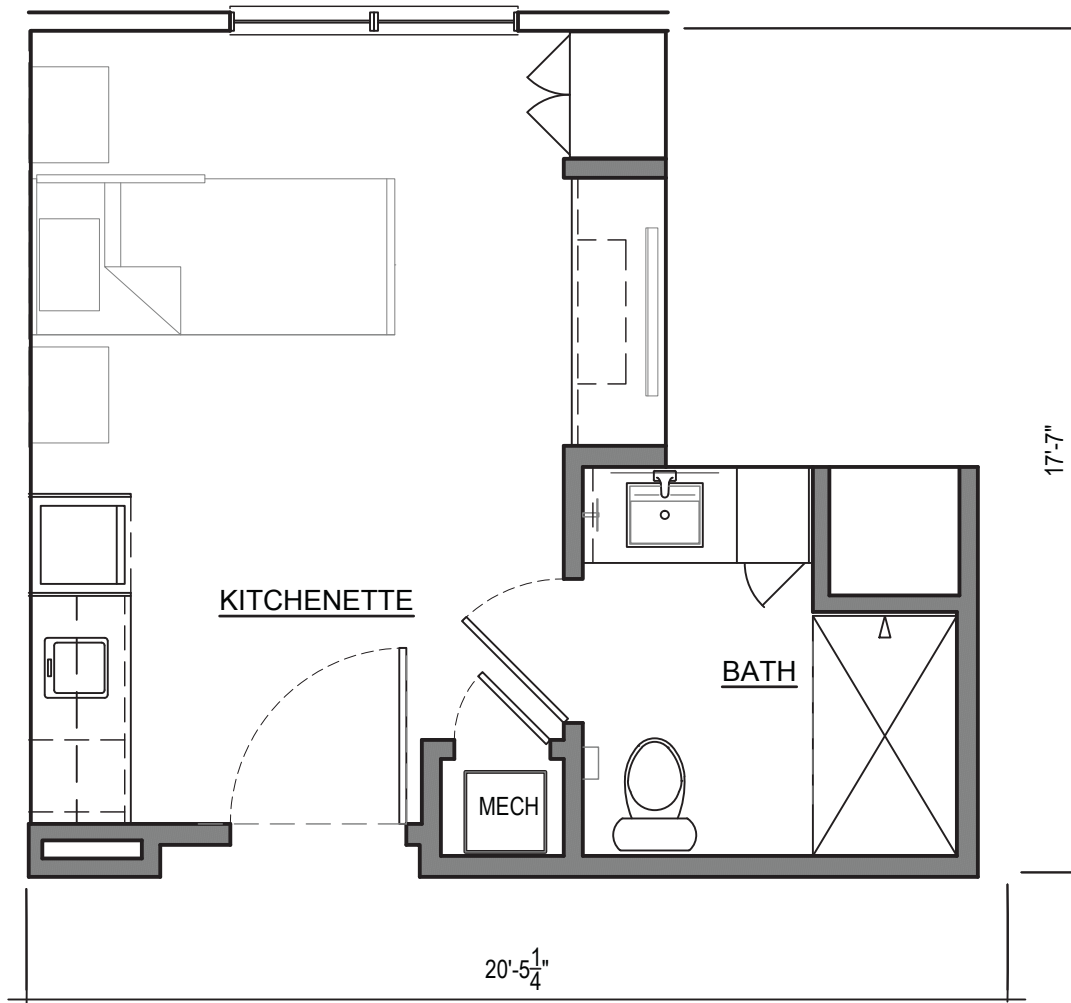

The Electric

1 BEDROOM 1 BATH

THE GRAND
ROYALE

570 SQ. FT.
HANDICAP ACCESSIBLE
ELECTRIC FIREPLACE
WASHER & DRYER INCLUDED
4K UHD TV INCLUDED
KITCHENETTE AND UNDERCABINET LIGHTING

The Honeybee
1 BEDROOM | 1 BATH

THE GRAND
ROYALE

558 SQ. FT.
HANDICAP ACCESSIBLE
ELECTRIC FIREPLACE
WASHER & DRYER INCLUDED
4K UHD TV INCLUDED
KITCHENETTE AND UNDERCABINET LIGHTING

The Star
STUDIO

THE GRAND
ROYALE

297 SQ. FT.
ELECTRIC FIREPLACE
WASHER & DRYER INCLUDED
4K UHD TV INCLUDED
KITCHENETTE AND UNDERCABINET LIGHTING

The Liberty
STUDIO

THE GRAND
ROYALE

286 SQ. FT.
ELECTRIC FIREPLACE
WASHER & DRYER INCLUDED
4K UHD TV INCLUDED
KITCHENETTE AND UNDERCABINET LIGHTING

The Westport
1 BEDROOM 1 BATH

THE GRAND
ROYALE

428 SQ. FT.
HANDICAP ACCESSIBLE
ELECTRIC FIREPLACE
WASHER & DRYER INCLUDED
4K UHD TV INCLUDED
KITCHENETTE AND UNDERCABINET LIGHTING

The Plaza
1 BEDROOM 1 BATH

THE GRAND
ROYALE

437 SQ. FT.
HANDICAP ACCESSIBLE
ELECTRIC FIREPLACE
WASHER & DRYER INCLUDED
4K UHD TV INCLUDED
KITCHENETTE AND UNDERCABINET LIGHTING

The Stover
STUDIO

THE GRAND
ROYALE