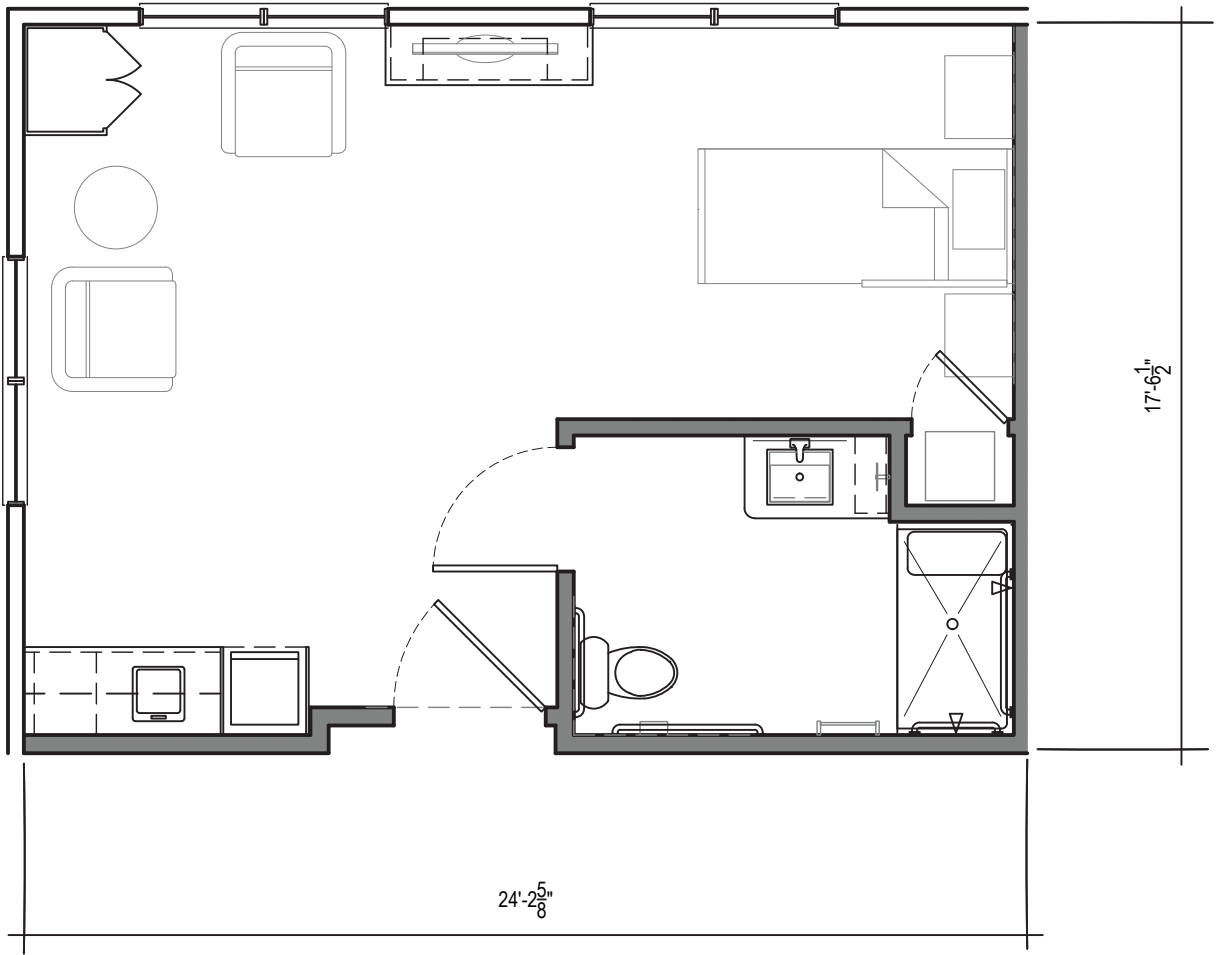

The Liberty
STUDIO

THE GRAND
ROYALE

286 SQ. FT.
ELECTRIC FIREPLACE
WASHER & DRYER INCLUDED
4K UHD TV INCLUDED
KITCHENETTE AND UNDERCABINET LIGHTING

The Westport
1 BEDROOM 1 BATH

THE GRAND
ROYALE

428 SQ. FT.
HANDICAP ACCESSIBLE
ELECTRIC FIREPLACE
WASHER & DRYER INCLUDED
4K UHD TV INCLUDED
KITCHENETTE AND UNDERCABINET LIGHTING

The Plaza
1 BEDROOM 1 BATH

THE GRAND
ROYALE

437 SQ. FT.
HANDICAP ACCESSIBLE
ELECTRIC FIREPLACE
WASHER & DRYER INCLUDED
4K UHD TV INCLUDED
KITCHENETTE AND UNDERCABINET LIGHTING

The Stover
STUDIO

THE GRAND
ROYALE