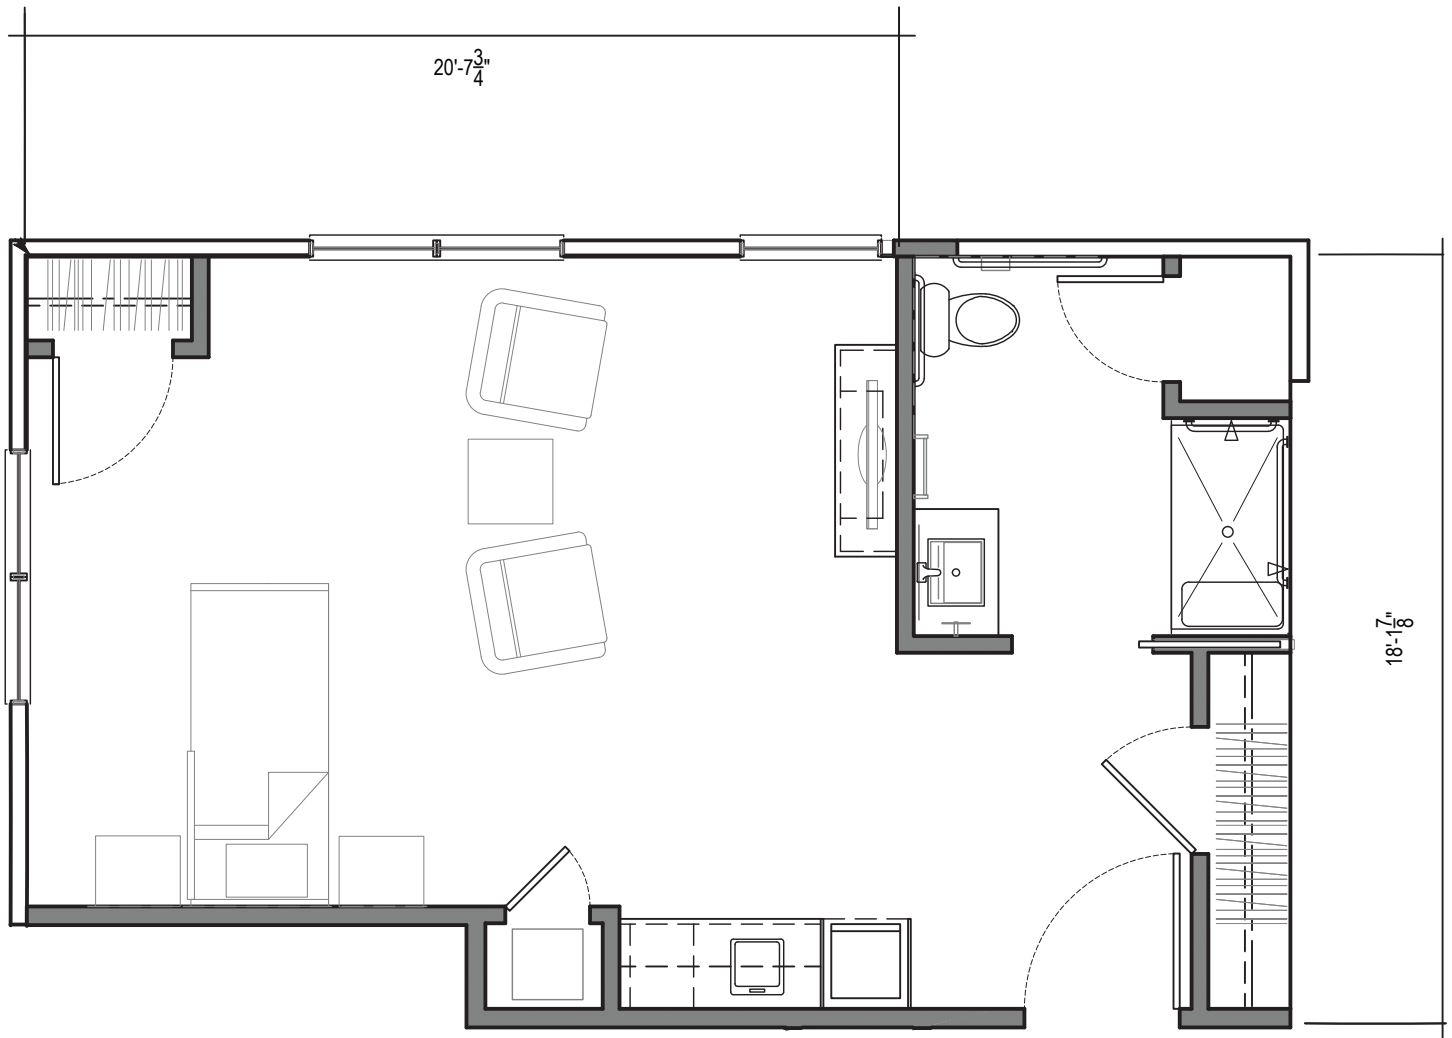

The Swope
STUDIO

THE GRAND
ROYALE

453 SQ. FT.
ELECTRIC FIREPLACE
WASHER & DRYER INCLUDED
4K UHD TV INCLUDED
FULL KITCHEN WITH KITCHEN ISLAND
PRIVATE TERRACE

The Nafziger
STUDIO

THE GRAND
ROYALE

752 SQ. FT.

HANDICAP ACCESSIBLE

LARGE BAY WINDOW IN LIVING SPACE

ELECTRIC FIREPLACE

WASHER & DRYER INCLUDED

4K UHD TV INCLUDED

KITCHENETTE AND UNDERCABINET LIGHTING

WALK-IN MASTER CLOSET

The Hall
STUDIO

THE GRAND
ROYALE

535 SQ. FT.
HANDICAP ACCESSIBLE
ELECTRIC FIREPLACE
WASHER & DRYER INCLUDED
4K UHD TV INCLUDED
KITCHENETTE AND UNDERCABINET LIGHTING

The Prohibition

1 BEDROOM 1 BATH

THE GRAND
ROYALE

505 SQ. FT.
HANDICAP ACCESSIBLE
ASSYMETRICAL LARGER BEDROOM
ELECTRIC FIREPLACE
WASHER & DRYER INCLUDED
4K UHD TV INCLUDED
KITCHENETTE AND UNDERCABINET LIGHTING

The Designer

1 BEDROOM | BATH

THE GRAND
ROYALE

517 SQ. FT.
HANDICAP ACCESSIBLE
ASSYMETRICAL LARGER BEDROOM
ELECTRIC FIREPLACE
WASHER & DRYER INCLUDED
4K UHD TV INCLUDED
KITCHENETTE AND UNDERCABINET LIGHTING