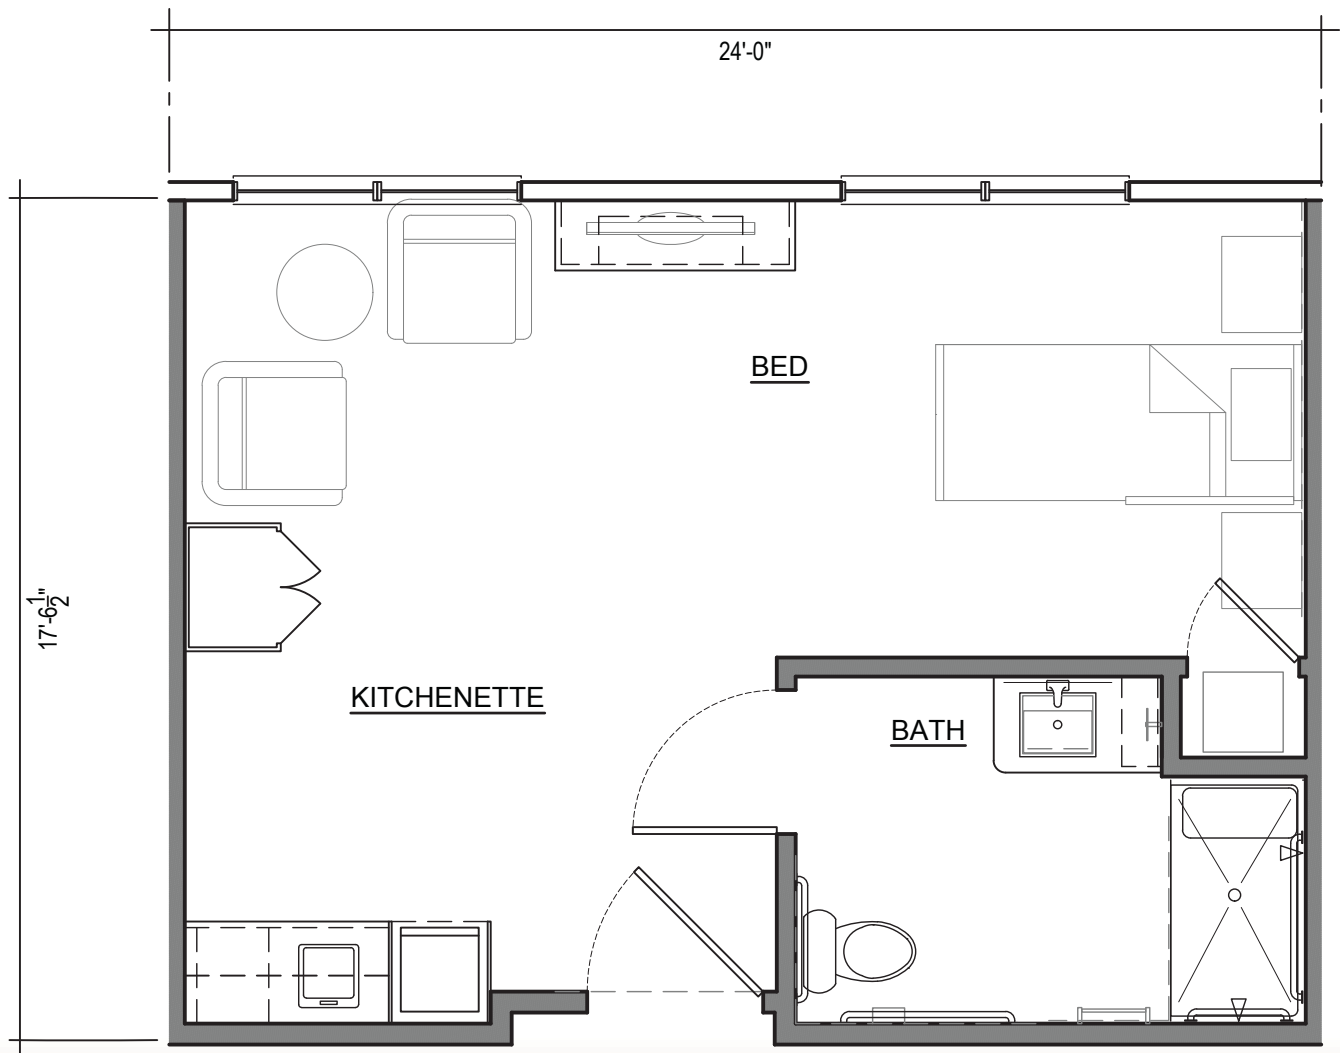

The Designer

1 BEDROOM | BATH

THE GRAND
ROYALE

517 SQ. FT.
HANDICAP ACCESSIBLE
ASSYMETRICAL LARGER BEDROOM
ELECTRIC FIREPLACE
WASHER & DRYER INCLUDED
4K UHD TV INCLUDED
KITCHENETTE AND UNDERCABINET LIGHTING

THE GRAND
ROYALE

558 SQ. FT.
HANDICAP ACCESSIBLE
ELECTRIC FIREPLACE
WASHER & DRYER INCLUDED
4K UHD TV INCLUDED
KITCHENETTE AND UNDERCABINET LIGHTING

The Star
STUDIO

THE GRAND
ROYALE

297 SQ. FT.
ELECTRIC FIREPLACE
WASHER & DRYER INCLUDED
4K UHD TV INCLUDED
KITCHENETTE AND UNDERCABINET LIGHTING

The Liberty
STUDIO

THE GRAND
ROYALE

286 SQ. FT.
ELECTRIC FIREPLACE
WASHER & DRYER INCLUDED
4K UHD TV INCLUDED
KITCHENETTE AND UNDERCABINET LIGHTING

The Westport
1 BEDROOM 1 BATH

THE GRAND
ROYALE

428 SQ. FT.
HANDICAP ACCESSIBLE
ELECTRIC FIREPLACE
WASHER & DRYER INCLUDED
4K UHD TV INCLUDED
KITCHENETTE AND UNDERCABINET LIGHTING

The Plaza
1 BEDROOM 1 BATH

THE GRAND
ROYALE

437 SQ. FT.
HANDICAP ACCESSIBLE
ELECTRIC FIREPLACE
WASHER & DRYER INCLUDED
4K UHD TV INCLUDED
KITCHENETTE AND UNDERCABINET LIGHTING

The Stover
STUDIO

THE GRAND
ROYALE