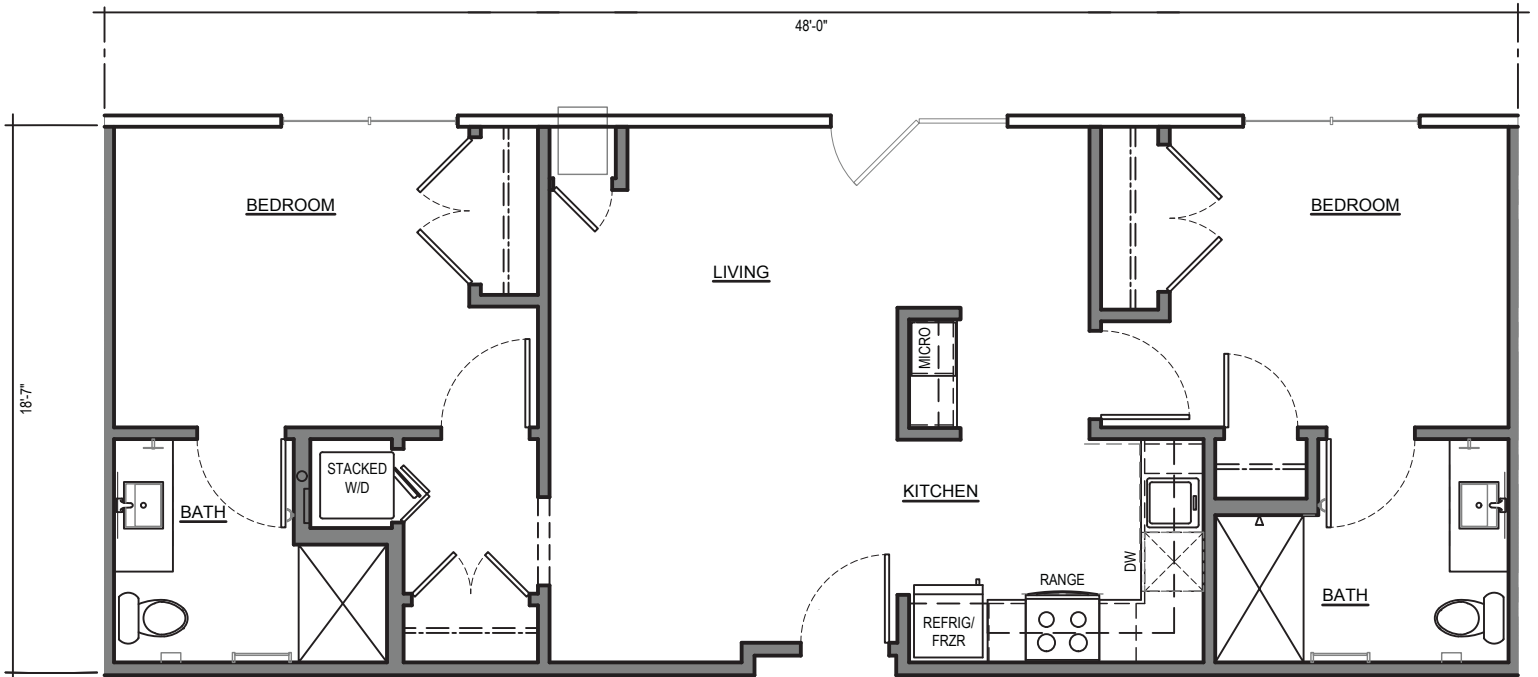

356 SQ. FT.
HANDICAP ACCESSIBLE
ELECTRIC FIREPLACE
WASHER & DRYER INCLUDED
4K UHD TV INCLUDED
KITCHENETTE AND UNDERCABINET LIGHTING

The Fountain
STUDIO

THE GRAND
ROYALE

367 SQ. FT.
HANDICAP ACCESSIBLE
ELECTRIC FIREPLACE
WASHER & DRYER INCLUDED
4K UHD TV INCLUDED
KITCHENETTE AND UNDERCABINET LIGHTING

The Aviator

STUDIO

THE GRAND
ROYALE

347 SQ. FT.
ELECTRIC FIREPLACE
WASHER & DRYER INCLUDED
4K UHD TV INCLUDED
KITCHENETTE AND UNDERCABINET LIGHTING

The Outlaw
STUDIO

THE GRAND
ROYALE

373 SQ. FT.
ELECTRIC FIREPLACE
WASHER & DRYER INCLUDED
4K UHD TV INCLUDED
KITCHENETTE AND UNDERCABINET LIGHTING

The Arrowhead

2 BEDROOM 2 BATH

THE GRAND
ROYALE

909 SQ. FT.
ELECTRIC FIREPLACE
WASHER & DRYER INCLUDED
4K UHD TV INCLUDED
FULL KITCHEN WITH UNDERCABINET LIGHTING
4 LARGE CLOSETS FOR AMPLE STORAGE
PRIVATE TERRACE

The Wall

1 BEDROOM 1 BATH

THE GRAND
ROYALE

895 SQ. FT.
ELECTRIC FIREPLACE
WASHER & DRYER INCLUDED
4K UHD TV INCLUDED
FULL KITCHEN WITH UNDERCABINET LIGHTING
LARGE KITCHEN ISLAND
DOUBLE VANITY IN MASTER BATH
WALK-IN MASTER CLOSET
PRIVATE TERRACE