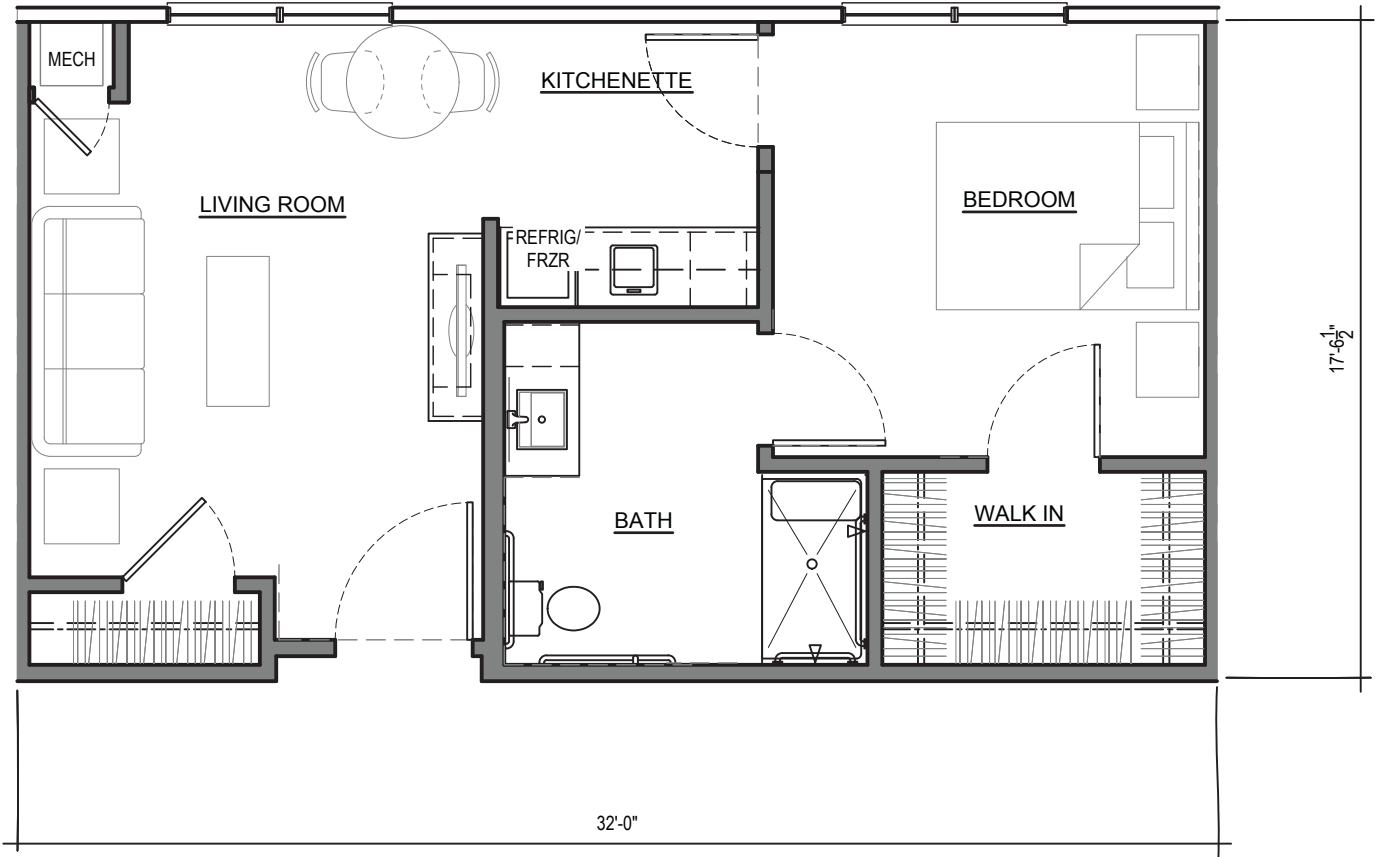

The Designer

1 BEDROOM | BATH

THE GRAND
ROYALE

517 SQ. FT.
HANDICAP ACCESSIBLE
ASSYMETRICAL LARGER BEDROOM
ELECTRIC FIREPLACE
WASHER & DRYER INCLUDED
4K UHD TV INCLUDED
KITCHENETTE AND UNDERCABINET LIGHTING

The Electric

1 BEDROOM 1 BATH

THE GRAND
ROYALE

570 SQ. FT.
HANDICAP ACCESSIBLE
ELECTRIC FIREPLACE
WASHER & DRYER INCLUDED
4K UHD TV INCLUDED
KITCHENETTE AND UNDERCABINET LIGHTING

The Honeybee
1 BEDROOM | 1 BATH

THE GRAND
ROYALE

558 SQ. FT.
HANDICAP ACCESSIBLE
ELECTRIC FIREPLACE
WASHER & DRYER INCLUDED
4K UHD TV INCLUDED
KITCHENETTE AND UNDERCABINET LIGHTING

The Star
STUDIO

THE GRAND
ROYALE

297 SQ. FT.
ELECTRIC FIREPLACE
WASHER & DRYER INCLUDED
4K UHD TV INCLUDED
KITCHENETTE AND UNDERCABINET LIGHTING

The Liberty
STUDIO

THE GRAND
ROYALE

286 SQ. FT.
ELECTRIC FIREPLACE
WASHER & DRYER INCLUDED
4K UHD TV INCLUDED
KITCHENETTE AND UNDERCABINET LIGHTING

The Westport
1 BEDROOM 1 BATH

THE GRAND
ROYALE

428 SQ. FT.
HANDICAP ACCESSIBLE
ELECTRIC FIREPLACE
WASHER & DRYER INCLUDED
4K UHD TV INCLUDED
KITCHENETTE AND UNDERCABINET LIGHTING