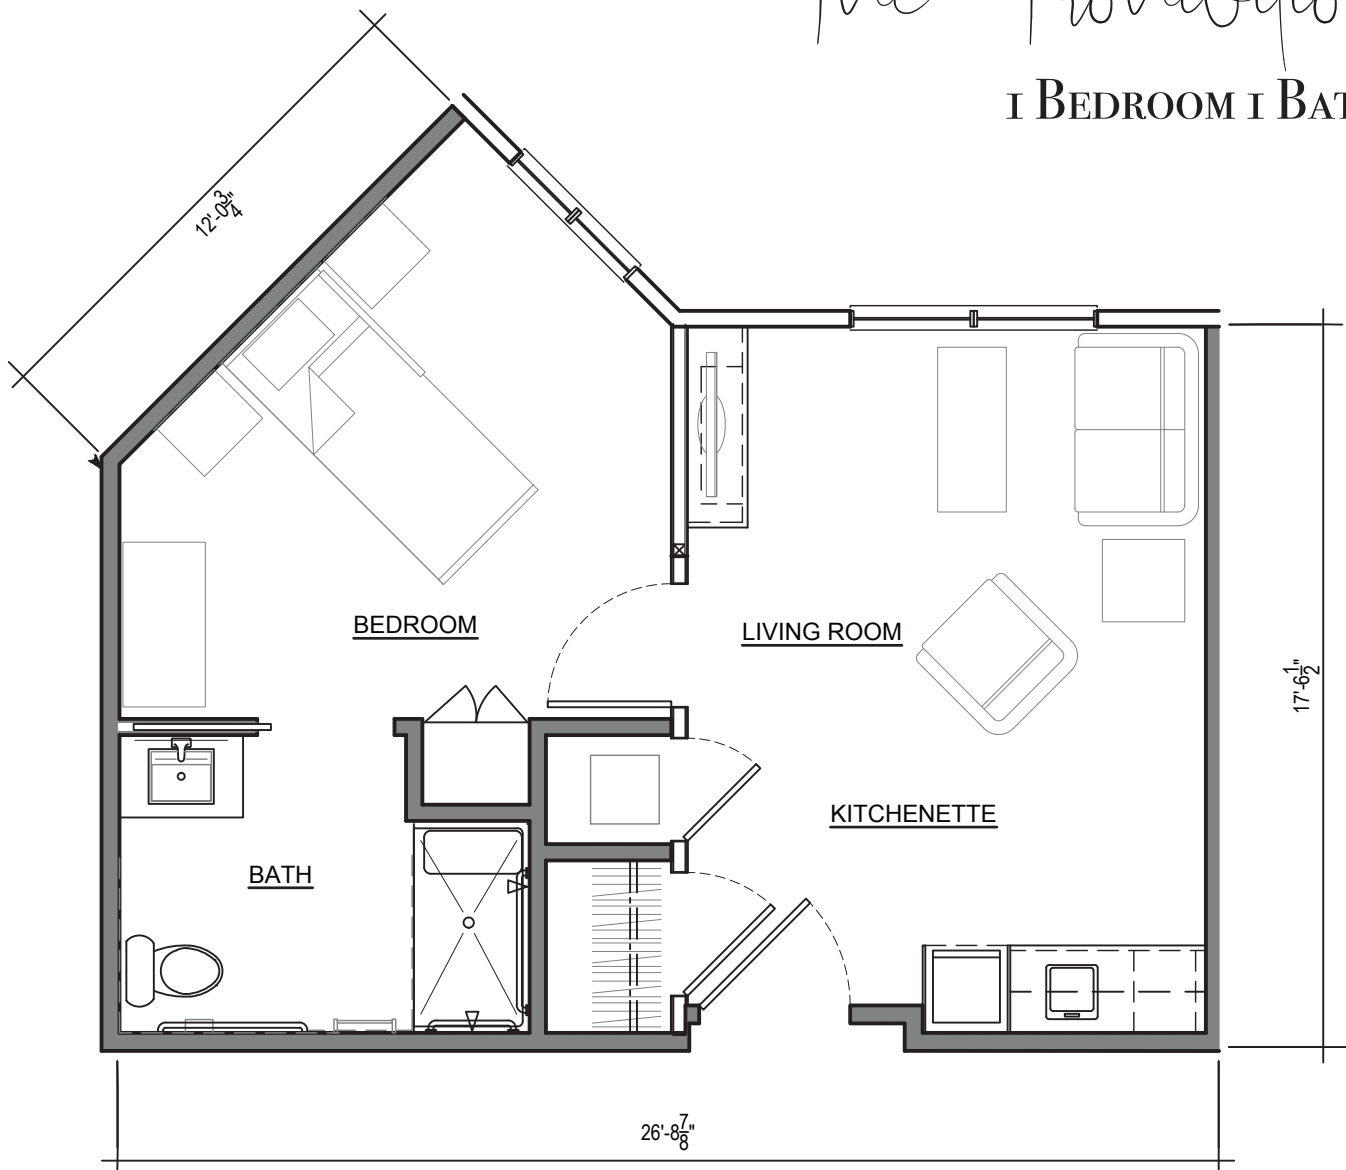

HANDICAP ACCESSIBLE

LARGE BAY WINDOW IN LIVING SPACE

ELECTRIC FIREPLACE

WASHER & DRYER INCLUDED

4K UHD TV INCLUDED

KITCHENETTE AND UNDERCABINET LIGHTING

WALK-IN MASTER CLOSET

The Hall
STUDIO

THE GRAND
ROYALE

535 SQ. FT.
HANDICAP ACCESSIBLE
ELECTRIC FIREPLACE
WASHER & DRYER INCLUDED
4K UHD TV INCLUDED
KITCHENETTE AND UNDERCABINET LIGHTING

The Prohibition

1 BEDROOM 1 BATH

THE GRAND
ROYALE

505 SQ. FT.
HANDICAP ACCESSIBLE
ASSYMETRICAL LARGER BEDROOM
ELECTRIC FIREPLACE
WASHER & DRYER INCLUDED
4K UHD TV INCLUDED
KITCHENETTE AND UNDERCABINET LIGHTING

The Designer

1 BEDROOM | BATH

THE GRAND
ROYALE

517 SQ. FT.
HANDICAP ACCESSIBLE
ASSYMETRICAL LARGER BEDROOM
ELECTRIC FIREPLACE
WASHER & DRYER INCLUDED
4K UHD TV INCLUDED
KITCHENETTE AND UNDERCABINET LIGHTING

The Electric

1 BEDROOM 1 BATH

THE GRAND
ROYALE

570 SQ. FT.
HANDICAP ACCESSIBLE
ELECTRIC FIREPLACE
WASHER & DRYER INCLUDED
4K UHD TV INCLUDED
KITCHENETTE AND UNDERCABINET LIGHTING

The Honeybee
1 BEDROOM | 1 BATH