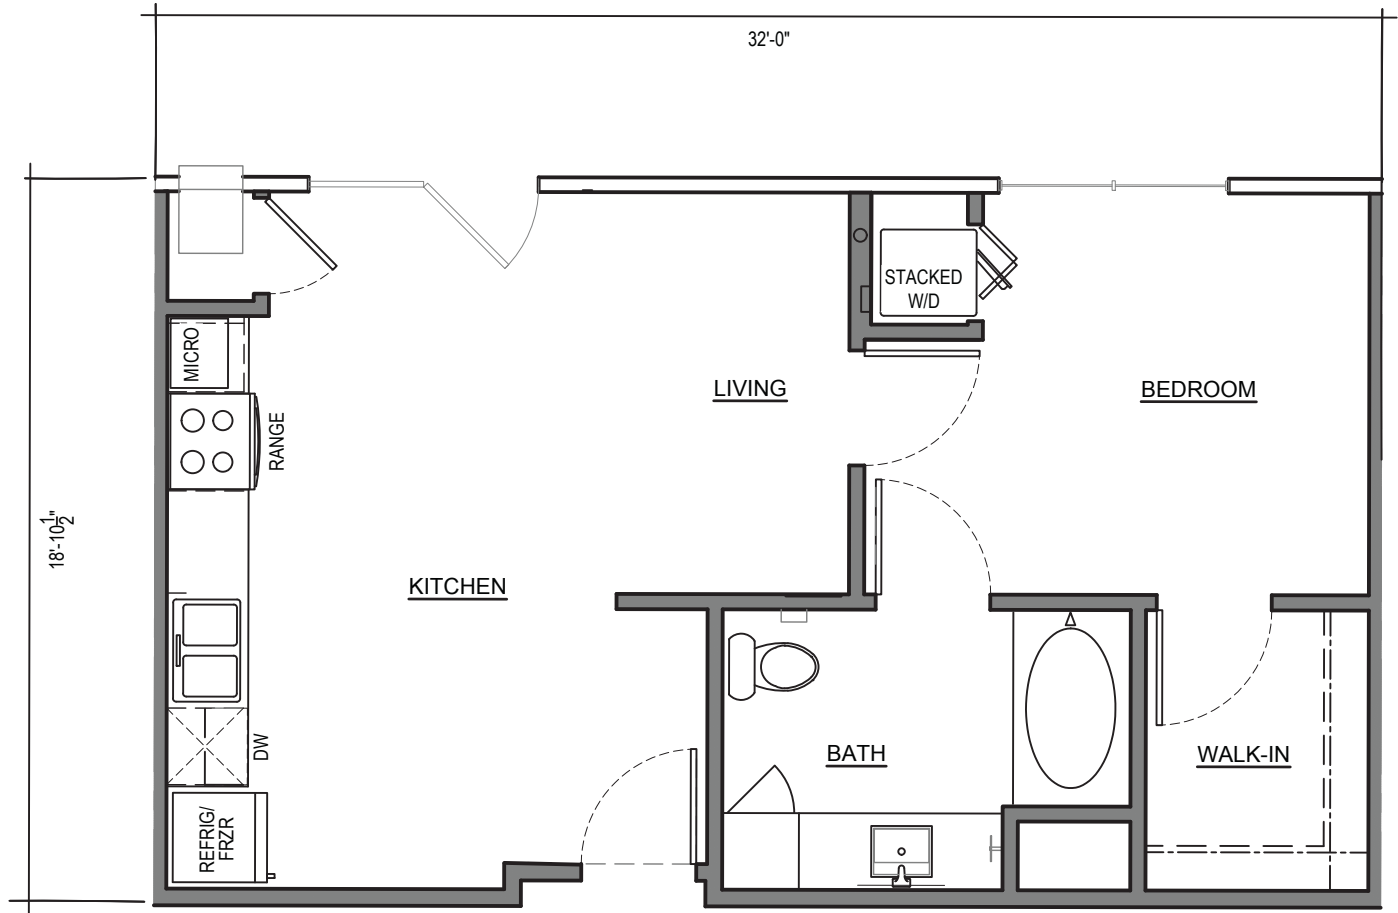

The Wall

1 BEDROOM 1 BATH

THE GRAND
ROYALE

895 SQ. FT.
ELECTRIC FIREPLACE
WASHER & DRYER INCLUDED
4K UHD TV INCLUDED
FULL KITCHEN WITH UNDERCABINET LIGHTING
LARGE KITCHEN ISLAND
DOUBLE VANITY IN MASTER BATH
WALK-IN MASTER CLOSET
PRIVATE TERRACE

1 BEDROOM | BATH

THE GRAND
ROYALE

598 SQ. FT.
ELECTRIC FIREPLACE
WASHER & DRYER INCLUDED
4K UHD TV INCLUDED
FULL KITCHEN WITH UNDERCABINET LIGHTING
WALK-IN MASTER CLOSET
PRIVATE TERRACE

The Possum Trot

1 BEDROOM 1 BATH

THE GRAND
ROYALE

605 SQ. FT.
ELECTRIC FIREPLACE
WASHER & DRYER INCLUDED
4K UHD TV INCLUDED
FULL KITCHEN WITH UNDERCABINET LIGHTING
WALK-IN MASTER CLOSET
PRIVATE TERRACE

The Station

1 BEDROOM 1 BATH

THE GRAND
ROYALE

598 SQ. FT.
ELECTRIC FIREPLACE
WASHER & DRYER INCLUDED
4K UHD TV INCLUDED
FULL KITCHEN WITH UNDERCABINET LIGHTING
WALK-IN MASTER CLOSET
PRIVATE TERRACE

The Gig
1 BEDROOM 1 BATH

THE GRAND
ROYALE

605 SQ. FT.
ELECTRIC FIREPLACE
WASHER & DRYER INCLUDED
4K UHD TV INCLUDED
FULL KITCHEN WITH UNDERCABINET LIGHTING
WALK-IN MASTER CLOSET
PRIVATE TERRACE