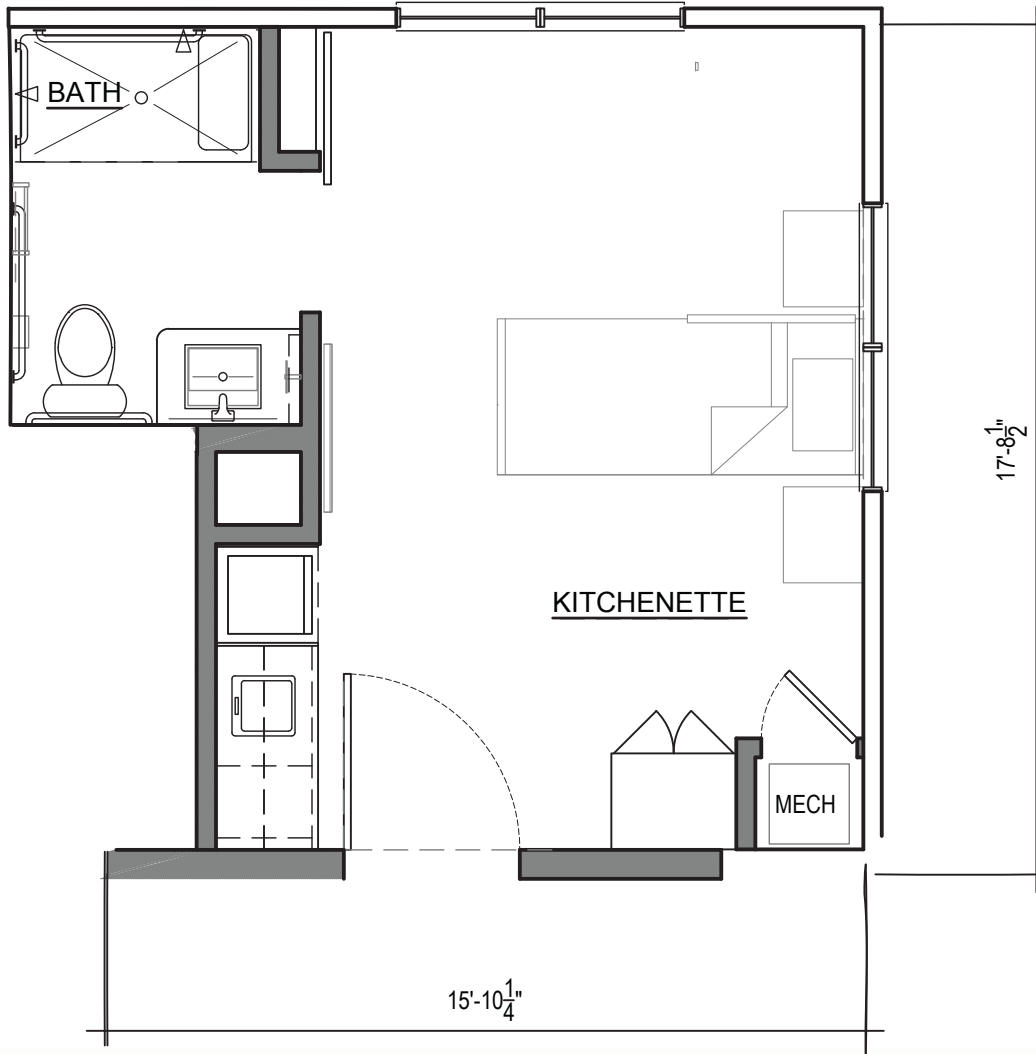

The Electric

1 BEDROOM 1 BATH

THE GRAND
ROYALE

570 SQ. FT.
HANDICAP ACCESSIBLE
ELECTRIC FIREPLACE
WASHER & DRYER INCLUDED
4K UHD TV INCLUDED
KITCHENETTE AND UNDERCABINET LIGHTING

The Honeybee
1 BEDROOM | 1 BATH

THE GRAND
ROYALE

558 SQ. FT.
HANDICAP ACCESSIBLE
ELECTRIC FIREPLACE
WASHER & DRYER INCLUDED
4K UHD TV INCLUDED
KITCHENETTE AND UNDERCABINET LIGHTING

The Star
STUDIO

THE GRAND
ROYALE

297 SQ. FT.
ELECTRIC FIREPLACE
WASHER & DRYER INCLUDED
4K UHD TV INCLUDED
KITCHENETTE AND UNDERCABINET LIGHTING

The Liberty
STUDIO

THE GRAND
ROYALE

286 SQ. FT.
ELECTRIC FIREPLACE
WASHER & DRYER INCLUDED
4K UHD TV INCLUDED
KITCHENETTE AND UNDERCABINET LIGHTING

The Westport
1 BEDROOM 1 BATH

THE GRAND
ROYALE

428 SQ. FT.
HANDICAP ACCESSIBLE
ELECTRIC FIREPLACE
WASHER & DRYER INCLUDED
4K UHD TV INCLUDED
KITCHENETTE AND UNDERCABINET LIGHTING

The Plaza
1 BEDROOM 1 BATH

THE GRAND
ROYALE

437 SQ. FT.
HANDICAP ACCESSIBLE
ELECTRIC FIREPLACE
WASHER & DRYER INCLUDED
4K UHD TV INCLUDED
KITCHENETTE AND UNDERCABINET LIGHTING

The Stover
STUDIO

THE GRAND
ROYALE