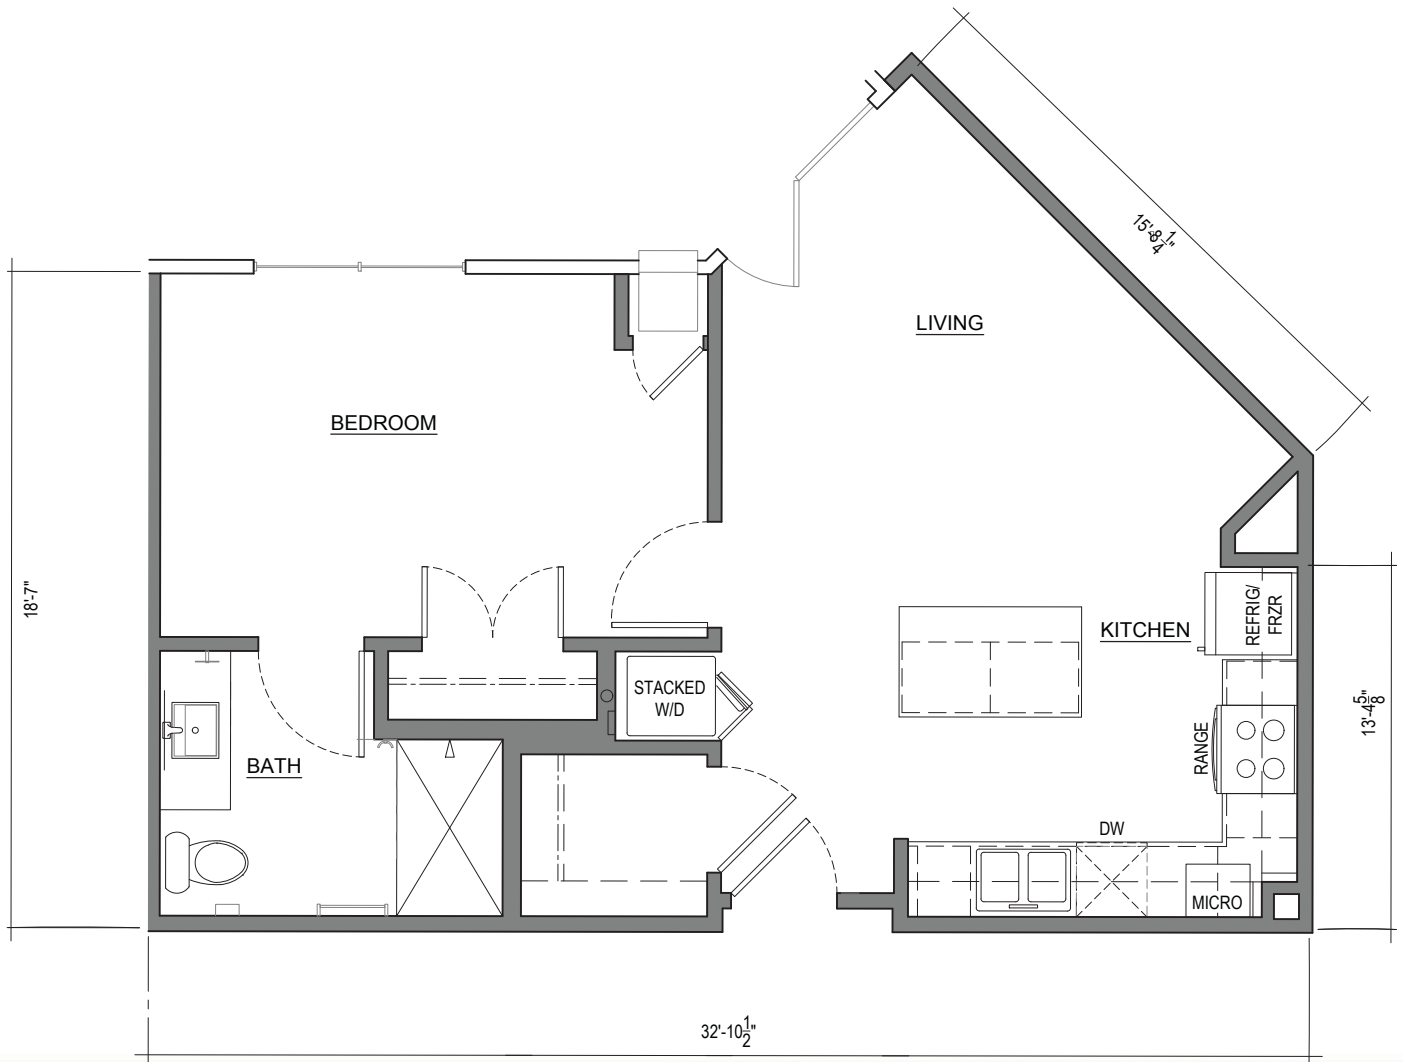

The Aviator

STUDIO

THE GRAND
ROYALE

347 SQ. FT.
ELECTRIC FIREPLACE
WASHER & DRYER INCLUDED
4K UHD TV INCLUDED
KITCHENETTE AND UNDERCABINET LIGHTING

The Outlaw
STUDIO

THE GRAND
ROYALE

373 SQ. FT.
ELECTRIC FIREPLACE
WASHER & DRYER INCLUDED
4K UHD TV INCLUDED
KITCHENETTE AND UNDERCABINET LIGHTING

The Arrowhead

2 BEDROOM 2 BATH

THE GRAND
ROYALE

909 SQ. FT.
ELECTRIC FIREPLACE
WASHER & DRYER INCLUDED
4K UHD TV INCLUDED
FULL KITCHEN WITH UNDERCABINET LIGHTING
4 LARGE CLOSETS FOR AMPLE STORAGE
PRIVATE TERRACE

The Wall

1 BEDROOM 1 BATH

THE GRAND
ROYALE

895 SQ. FT.
ELECTRIC FIREPLACE
WASHER & DRYER INCLUDED
4K UHD TV INCLUDED
FULL KITCHEN WITH UNDERCABINET LIGHTING
LARGE KITCHEN ISLAND
DOUBLE VANITY IN MASTER BATH
WALK-IN MASTER CLOSET
PRIVATE TERRACE

The Haberdashery

I BEDROOM I BATH

THE GRAND
ROYALE

643 SQ. FT.
LARGER ASSYMETRICAL LIVING SPACE
ELECTRIC FIREPLACE
WASHER & DRYER INCLUDED
4K UHD TV INCLUDED
FULL KITCHEN WITH UNDERCABINET LIGHTING
WALK-IN MASTER CLOSET
PRIVATE TERRACE