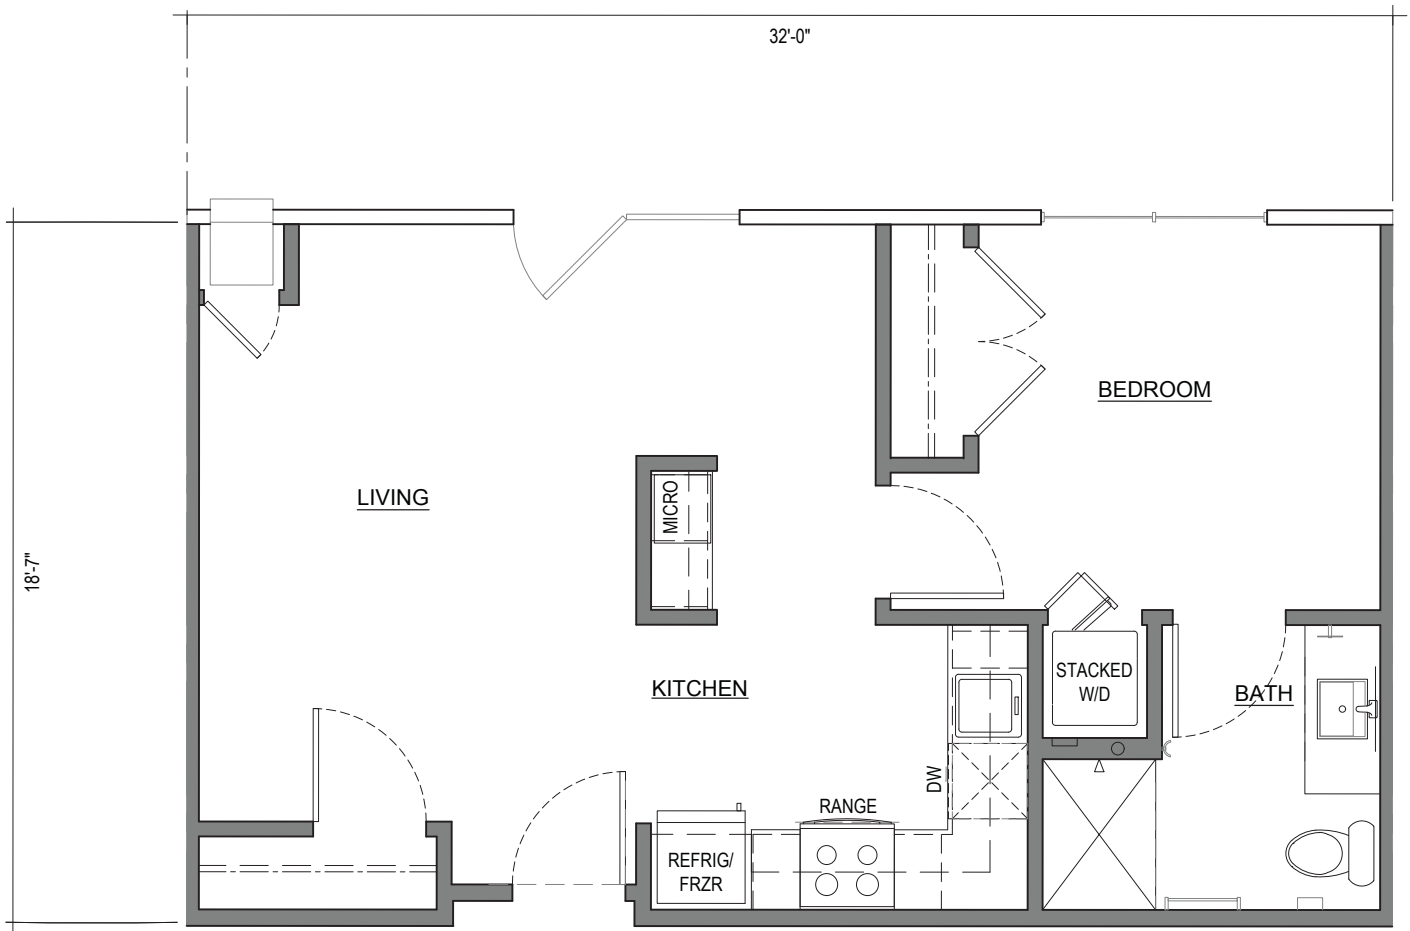

The Wall

1 BEDROOM 1 BATH

THE GRAND
ROYALE

895 SQ. FT.
ELECTRIC FIREPLACE
WASHER & DRYER INCLUDED
4K UHD TV INCLUDED
FULL KITCHEN WITH UNDERCABINET LIGHTING
LARGE KITCHEN ISLAND
DOUBLE VANITY IN MASTER BATH
WALK-IN MASTER CLOSET
PRIVATE TERRACE

The Haberdashery

I BEDROOM I BATH

THE GRAND
ROYALE

643 SQ. FT.
LARGER ASSYMETRICAL LIVING SPACE
ELECTRIC FIREPLACE
WASHER & DRYER INCLUDED
4K UHD TV INCLUDED
FULL KITCHEN WITH UNDERCABINET LIGHTING
WALK-IN MASTER CLOSET
PRIVATE TERRACE

The Shuffcock

1 BEDROOM 1 BATH

THE GRAND
ROYALE

605 SQ. FT.
ELECTRIC FIREPLACE
WASHER & DRYER INCLUDED
4K UHD TV INCLUDED
FULL KITCHEN WITH UNDERCABINET LIGHTING
WALK-IN MASTER CLOSET
PRIVATE TERRACE

The American Royal

1 BEDROOM | BATH

THE GRAND
ROYALE

598 SQ. FT.
ELECTRIC FIREPLACE
WASHER & DRYER INCLUDED
4K UHD TV INCLUDED
FULL KITCHEN WITH UNDERCABINET LIGHTING
WALK-IN MASTER CLOSET
PRIVATE TERRACE

The Possum Trot

1 BEDROOM 1 BATH