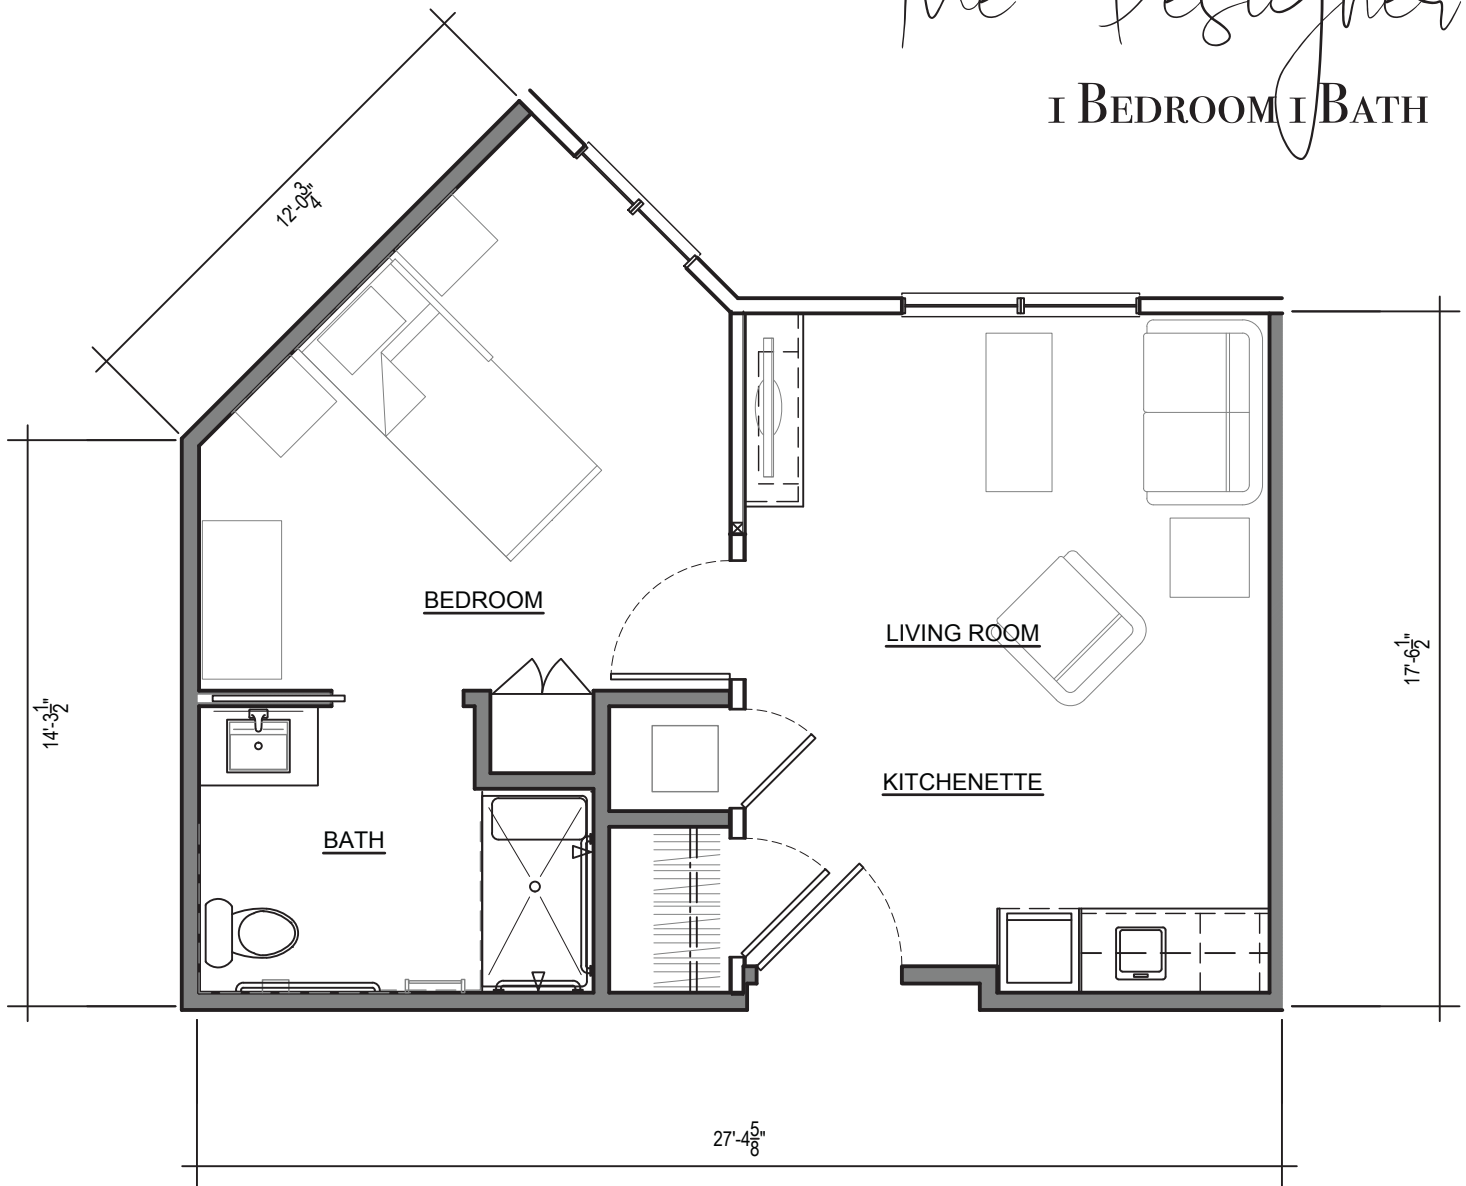

THE GRAND
ROYALE

535 SQ. FT.
HANDICAP ACCESSIBLE
ELECTRIC FIREPLACE
WASHER & DRYER INCLUDED
4K UHD TV INCLUDED
KITCHENETTE AND UNDERCABINET LIGHTING

The Prohibition

1 BEDROOM 1 BATH

THE GRAND
ROYALE

505 SQ. FT.
HANDICAP ACCESSIBLE
ASSYMETRICAL LARGER BEDROOM
ELECTRIC FIREPLACE
WASHER & DRYER INCLUDED
4K UHD TV INCLUDED
KITCHENETTE AND UNDERCABINET LIGHTING

The Designer

1 BEDROOM | BATH

THE GRAND
ROYALE

517 SQ. FT.
HANDICAP ACCESSIBLE
ASSYMETRICAL LARGER BEDROOM
ELECTRIC FIREPLACE
WASHER & DRYER INCLUDED
4K UHD TV INCLUDED
KITCHENETTE AND UNDERCABINET LIGHTING

The Electric

1 BEDROOM 1 BATH

THE GRAND
ROYALE

570 SQ. FT.
HANDICAP ACCESSIBLE
ELECTRIC FIREPLACE
WASHER & DRYER INCLUDED
4K UHD TV INCLUDED
KITCHENETTE AND UNDERCABINET LIGHTING

The Honeybee
1 BEDROOM | 1 BATH

The Liberty
STUDIO

THE GRAND
ROYALE

286 SQ. FT.
ELECTRIC FIREPLACE
WASHER & DRYER INCLUDED
4K UHD TV INCLUDED
KITCHENETTE AND UNDERCABINET LIGHTING

The Westport
1 BEDROOM 1 BATH

THE GRAND
ROYALE

428 SQ. FT.
HANDICAP ACCESSIBLE
ELECTRIC FIREPLACE
WASHER & DRYER INCLUDED
4K UHD TV INCLUDED
KITCHENETTE AND UNDERCABINET LIGHTING