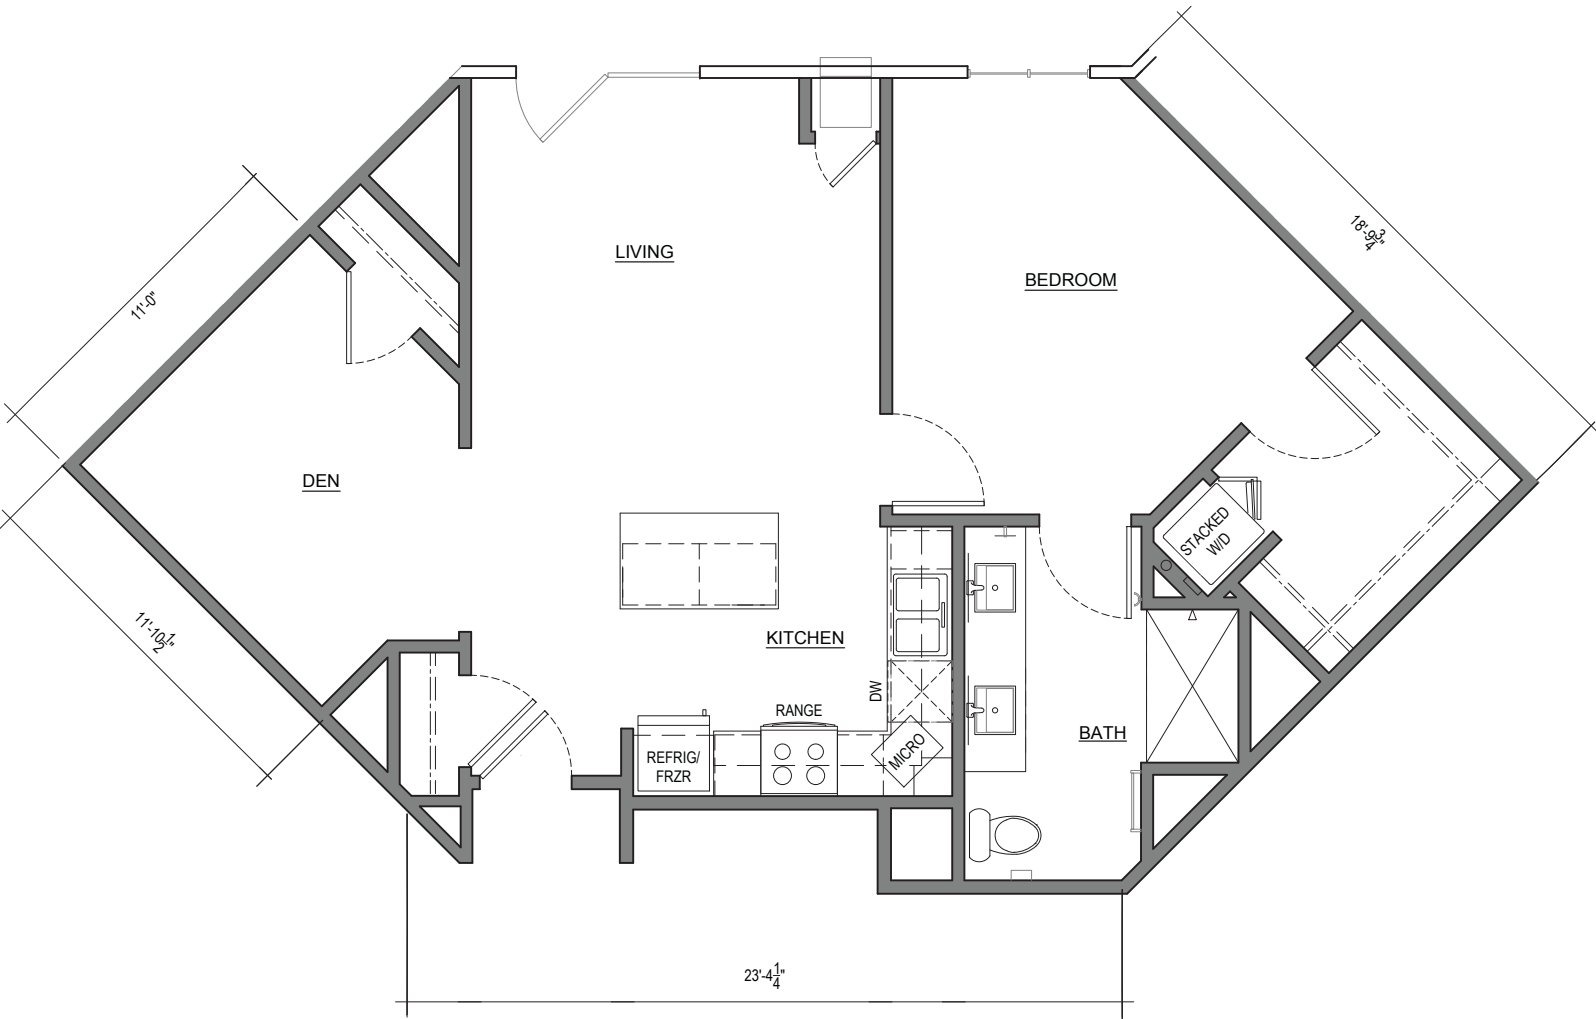

The Plaza
1 BEDROOM 1 BATH

THE GRAND
ROYALE

437 SQ. FT.
HANDICAP ACCESSIBLE
ELECTRIC FIREPLACE
WASHER & DRYER INCLUDED
4K UHD TV INCLUDED
KITCHENETTE AND UNDERCABINET LIGHTING

The Stover
STUDIO

THE GRAND
ROYALE

The Aviator

STUDIO

THE GRAND
ROYALE

347 SQ. FT.
ELECTRIC FIREPLACE
WASHER & DRYER INCLUDED
4K UHD TV INCLUDED
KITCHENETTE AND UNDERCABINET LIGHTING

The Outlaw
STUDIO

THE GRAND
ROYALE

373 SQ. FT.
ELECTRIC FIREPLACE
WASHER & DRYER INCLUDED
4K UHD TV INCLUDED
KITCHENETTE AND UNDERCABINET LIGHTING

The Arrowhead

2 BEDROOM 2 BATH

THE GRAND
ROYALE

909 SQ. FT.
ELECTRIC FIREPLACE
WASHER & DRYER INCLUDED
4K UHD TV INCLUDED
FULL KITCHEN WITH UNDERCABINET LIGHTING
4 LARGE CLOSETS FOR AMPLE STORAGE
PRIVATE TERRACE

The Wall

1 BEDROOM 1 BATH

THE GRAND
ROYALE

895 SQ. FT.
ELECTRIC FIREPLACE
WASHER & DRYER INCLUDED
4K UHD TV INCLUDED
FULL KITCHEN WITH UNDERCABINET LIGHTING
LARGE KITCHEN ISLAND
DOUBLE VANITY IN MASTER BATH
WALK-IN MASTER CLOSET
PRIVATE TERRACE