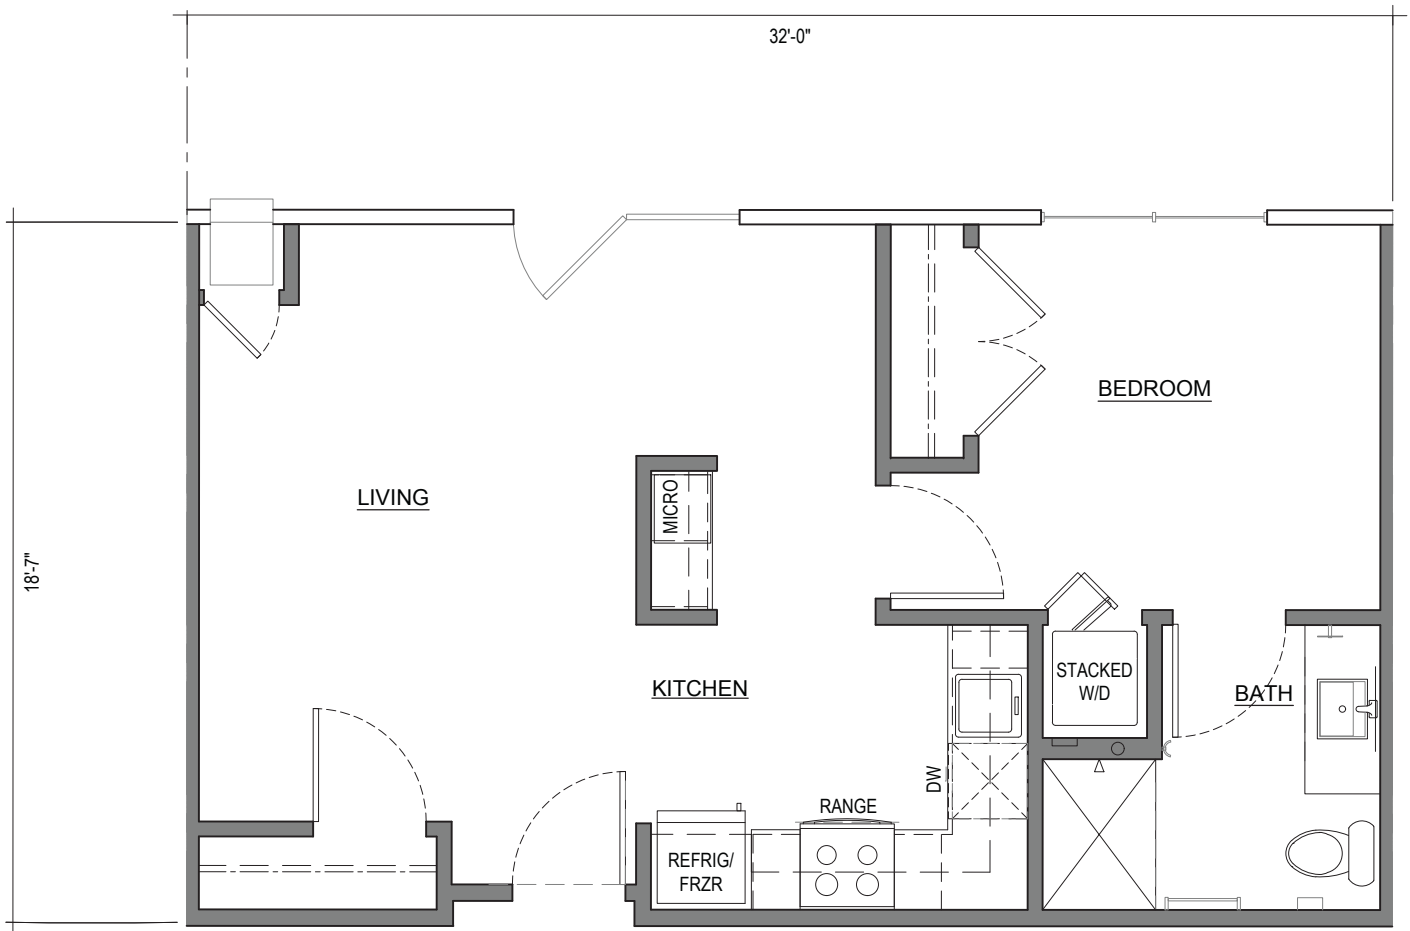

The Haberdashery

I BEDROOM I BATH

THE GRAND
ROYALE

643 SQ. FT.
LARGER ASSYMETRICAL LIVING SPACE
ELECTRIC FIREPLACE
WASHER & DRYER INCLUDED
4K UHD TV INCLUDED
FULL KITCHEN WITH UNDERCABINET LIGHTING
WALK-IN MASTER CLOSET
PRIVATE TERRACE

The Shuffcock

1 BEDROOM 1 BATH

THE GRAND
ROYALE

605 SQ. FT.
ELECTRIC FIREPLACE
WASHER & DRYER INCLUDED
4K UHD TV INCLUDED
FULL KITCHEN WITH UNDERCABINET LIGHTING
WALK-IN MASTER CLOSET
PRIVATE TERRACE

The American Royal

1 BEDROOM | BATH

THE GRAND
ROYALE

598 SQ. FT.
ELECTRIC FIREPLACE
WASHER & DRYER INCLUDED
4K UHD TV INCLUDED
FULL KITCHEN WITH UNDERCABINET LIGHTING
WALK-IN MASTER CLOSET
PRIVATE TERRACE

The Possum Trot

1 BEDROOM 1 BATH

THE GRAND
ROYALE

605 SQ. FT.
ELECTRIC FIREPLACE
WASHER & DRYER INCLUDED
4K UHD TV INCLUDED
FULL KITCHEN WITH UNDERCABINET LIGHTING
WALK-IN MASTER CLOSET
PRIVATE TERRACE

The Station

1 BEDROOM 1 BATH

THE GRAND
ROYALE