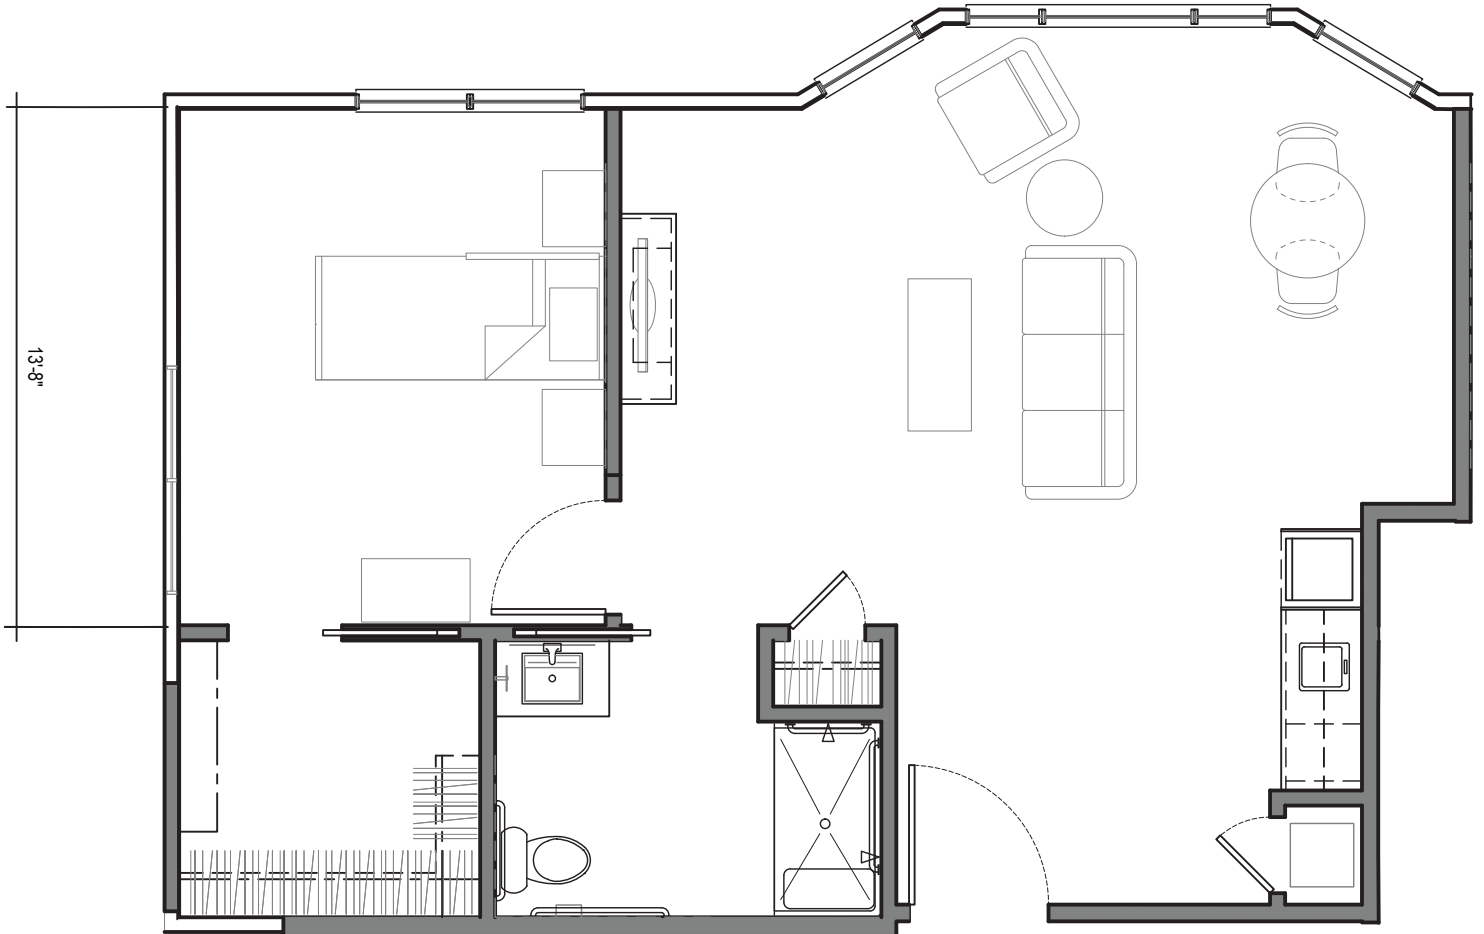

MARKET SQUARE

- STUDIO
- 1 BEDROOM/1 BATH
- 1 BEDROOM/1 BATH + DEN
- 2 BEDROOMS/2 BATHS

The Que
STUDIO

THE GRAND
ROYALE

452 SQ. FT.
ELECTRIC FIREPLACE
WASHER & DRYER INCLUDED
4K UHD TV INCLUDED
FULL KITCHEN WITH UNDERCABINET LIGHTING
PRIVATE TERRACE

The Swope
STUDIO

THE GRAND
ROYALE

453 SQ. FT.
ELECTRIC FIREPLACE
WASHER & DRYER INCLUDED
4K UHD TV INCLUDED
FULL KITCHEN WITH KITCHEN ISLAND
PRIVATE TERRACE

The Nafziger
STUDIO

THE GRAND
ROYALE

752 SQ. FT.

HANDICAP ACCESSIBLE

LARGE BAY WINDOW IN LIVING SPACE

ELECTRIC FIREPLACE

WASHER & DRYER INCLUDED

4K UHD TV INCLUDED

KITCHENETTE AND UNDERCABINET LIGHTING

WALK-IN MASTER CLOSET

The Hall
STUDIO