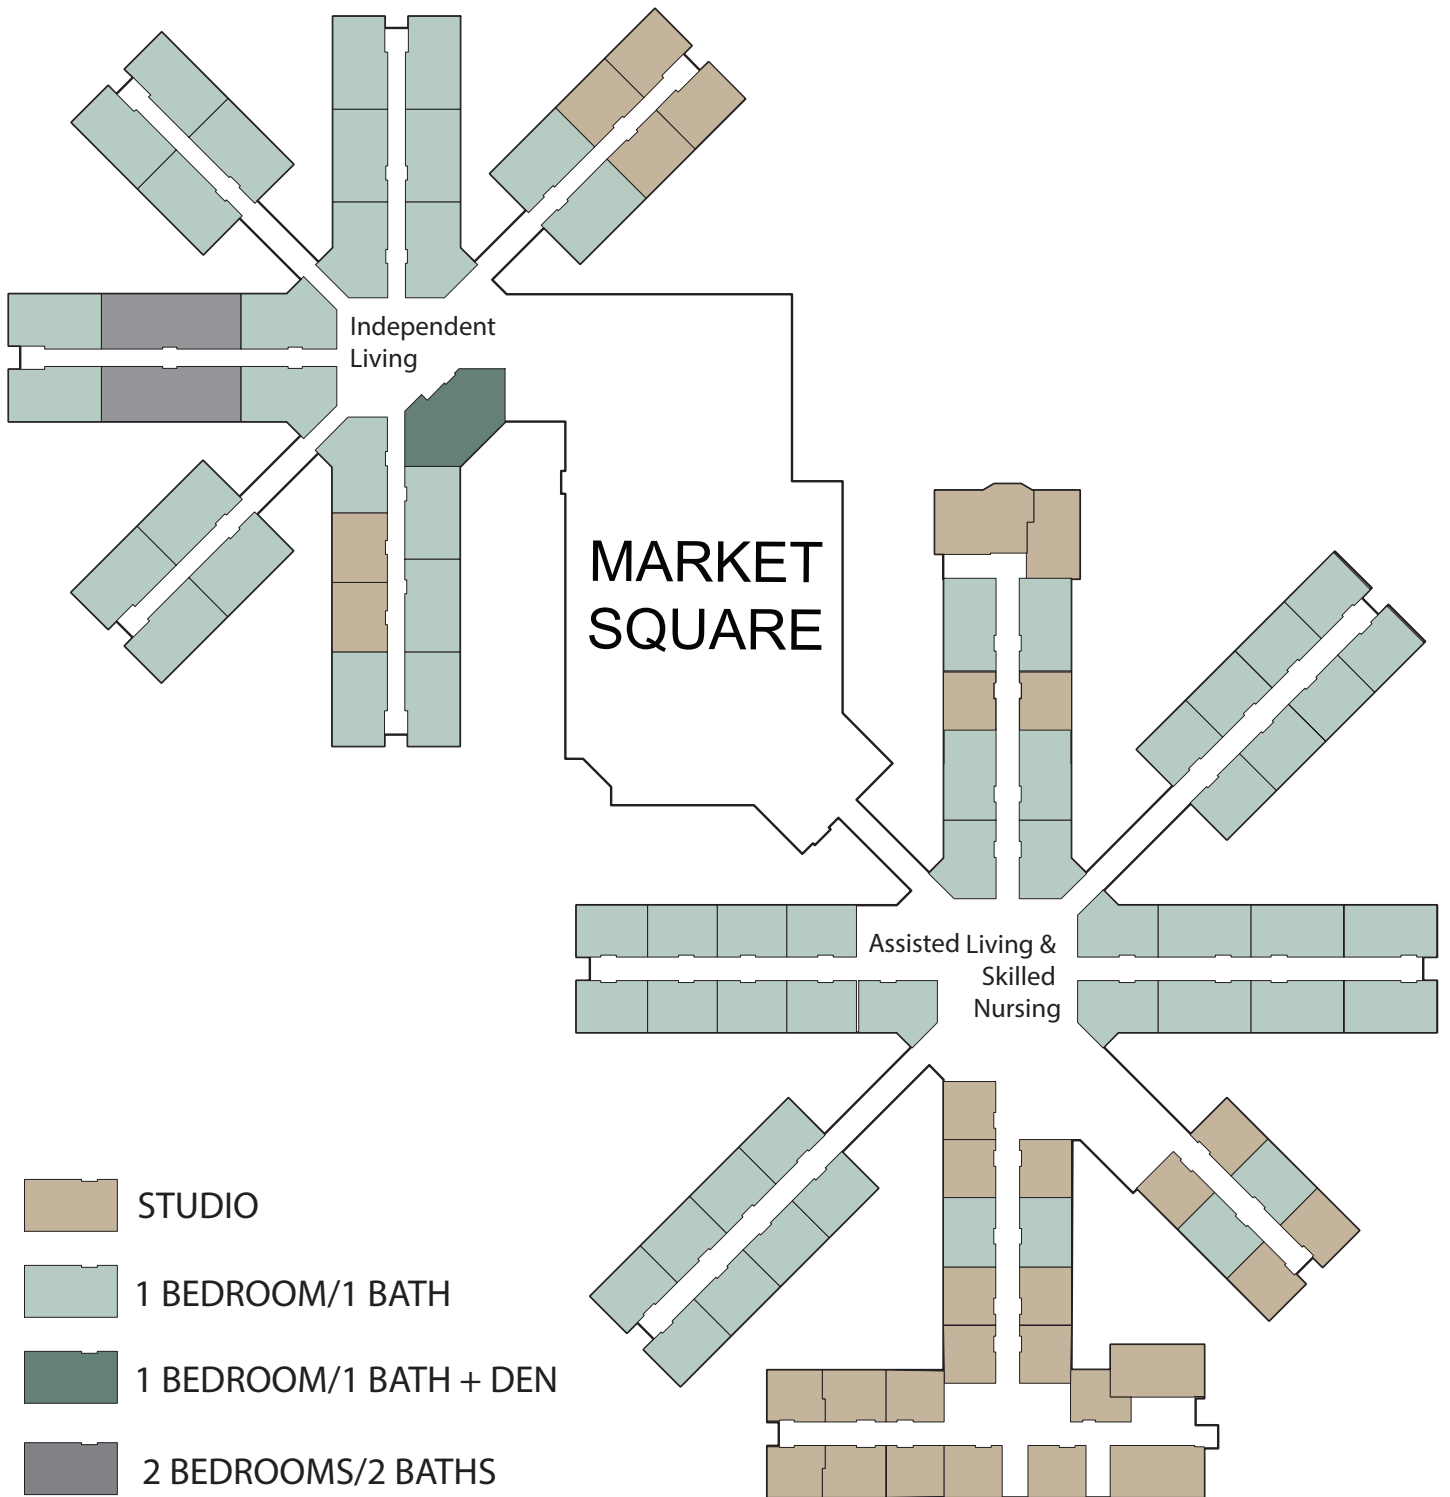

Gold

All-Inclusive Member + 1 Experience Package

- All *Silver* package amenities included:
 - Free moving services for easy transition
 - Fine Dining at Reba's Room with 5 full meal presentations daily (alcohol not included)
 - Complimentary dishes available from a wood-fired oven in Little Italy and a churn for homemade dessert at Waynesburg Creamery
 - Healthier food options adopted from a wholistic lifestyle available at The Green Zone
 - Internet, Cable, Electric, and Utilities included
 - 42" 4k UHD TV in room
 - Private patio
 - Free valet parking service
 - Apple Watch provided to individualize care and promote healthy lifestyle choices
 - Concierge on-site to coordinate personal travel
 - 24/7 room service available
 - Pets allowed; breed and size restrictions apply
- 605 sq ft one bedroom/1 baths – 909 sq ft two bedroom/two baths
- \$50 monthly allowance at the 5 and Dime store
- \$50 monthly allowance for Dry-Cleaning service
- 2 free haircuts at the Moustachio's Barbershop or 2 free cuts and styles at Bombshell Beauty Bar per month
- 1 free facial or 30-minute massage service per month
- Full-service housekeeping twice a week
- Select alcoholic drinks included
- Reserve the Chef's Table for a customized dining experience once a month
- Reserve the VIP room when available
- Personalized stationary in room
- Newspaper delivery service - Wall Street Journal, NYTimes, or Kansas City Star
- Daily turndown service

MARKET SQUARE

- STUDIO
- 1 BEDROOM/1 BATH
- 1 BEDROOM/1 BATH + DEN
- 2 BEDROOMS/2 BATHS

The Que
STUDIO

THE GRAND
ROYALE

452 SQ. FT.
ELECTRIC FIREPLACE
WASHER & DRYER INCLUDED
4K UHD TV INCLUDED
FULL KITCHEN WITH UNDERCABINET LIGHTING
PRIVATE TERRACE