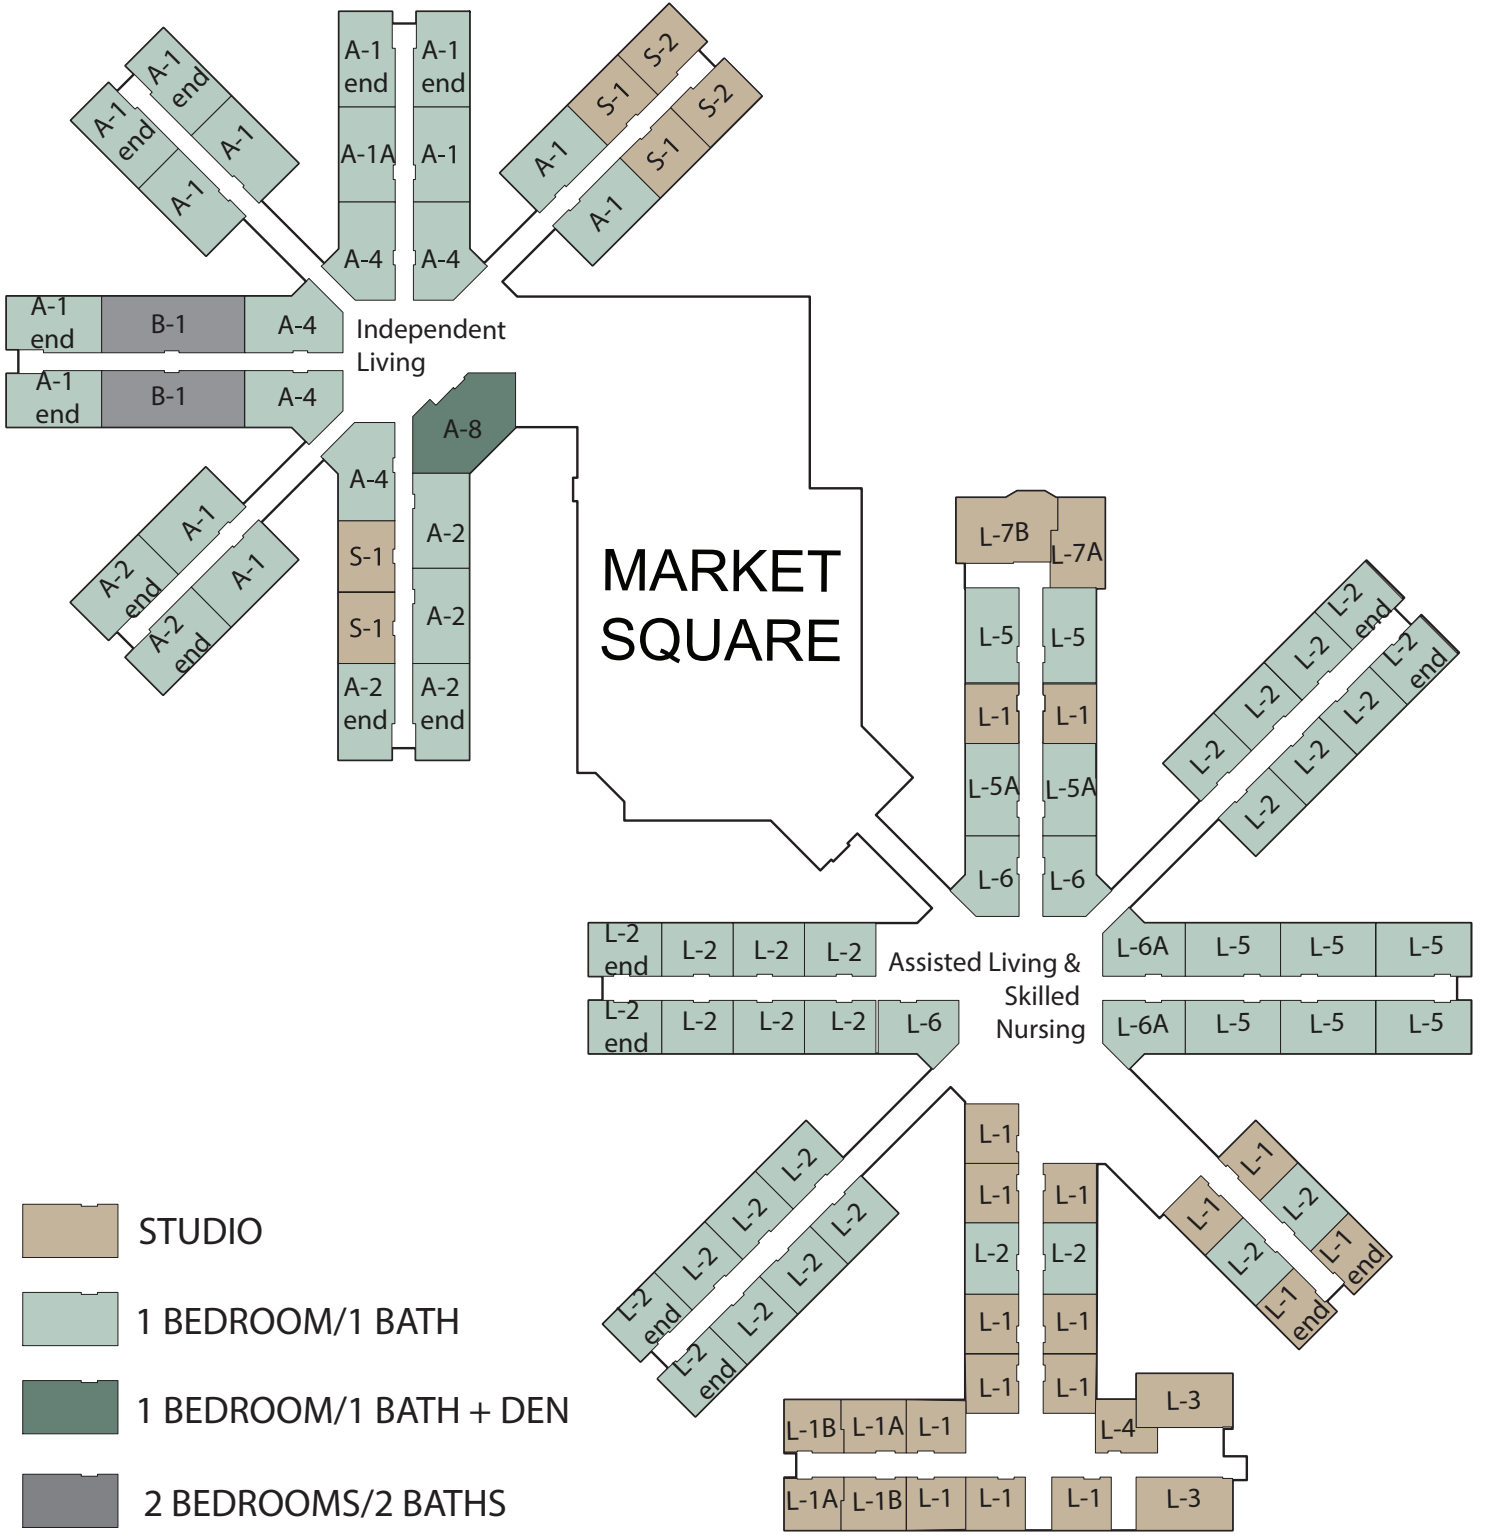

Gold

All-Inclusive Member + 1 Experience Package

- All *Silver* package amenities included:
 - Free moving services for easy transition
 - Fine Dining at Reba's Room with 5 full meal presentations daily (alcohol not included)
 - Complimentary dishes available from a wood-fired oven in Little Italy and a churn for homemade dessert at Waynesburg Creamery
 - Healthier food options adopted from a wholistic lifestyle available at The Green Zone
 - Internet, Cable, Electric, and Utilities included
 - 42" 4k UHD TV in room
 - Private patio
 - Free valet parking service
 - Apple Watch provided to individualize care and promote healthy lifestyle choices
 - Concierge on-site to coordinate personal travel
 - 24/7 room service available
 - Pets allowed; breed and size restrictions apply
- 605 sq ft one bedroom/1 baths – 909 sq ft two bedroom/two baths
- \$50 monthly allowance at the 5 and Dime store
- \$50 monthly allowance for Dry-Cleaning service
- 2 free haircuts at the Moustachio's Barbershop or 2 free cuts and styles at Bombshell Beauty Bar per month
- 1 free facial or 30-minute massage service per month
- Full-service housekeeping twice a week
- Select alcoholic drinks included
- Reserve the Chef's Table for a customized dining experience once a month
- Reserve the VIP room when available
- Personalized stationary in room
- Newspaper delivery service - Wall Street Journal, NYTimes, or Kansas City Star
- Daily turndown service

MARKET SQUARE

- STUDIO
- 1 BEDROOM/1 BATH
- 1 BEDROOM/1 BATH + DEN
- 2 BEDROOMS/2 BATHS

The Que
STUDIO

THE GRAND
ROYALE

452 SQ. FT.
ELECTRIC FIREPLACE
WASHER & DRYER INCLUDED
4K UHD TV INCLUDED
FULL KITCHEN WITH UNDERCABINET LIGHTING
PRIVATE TERRACE