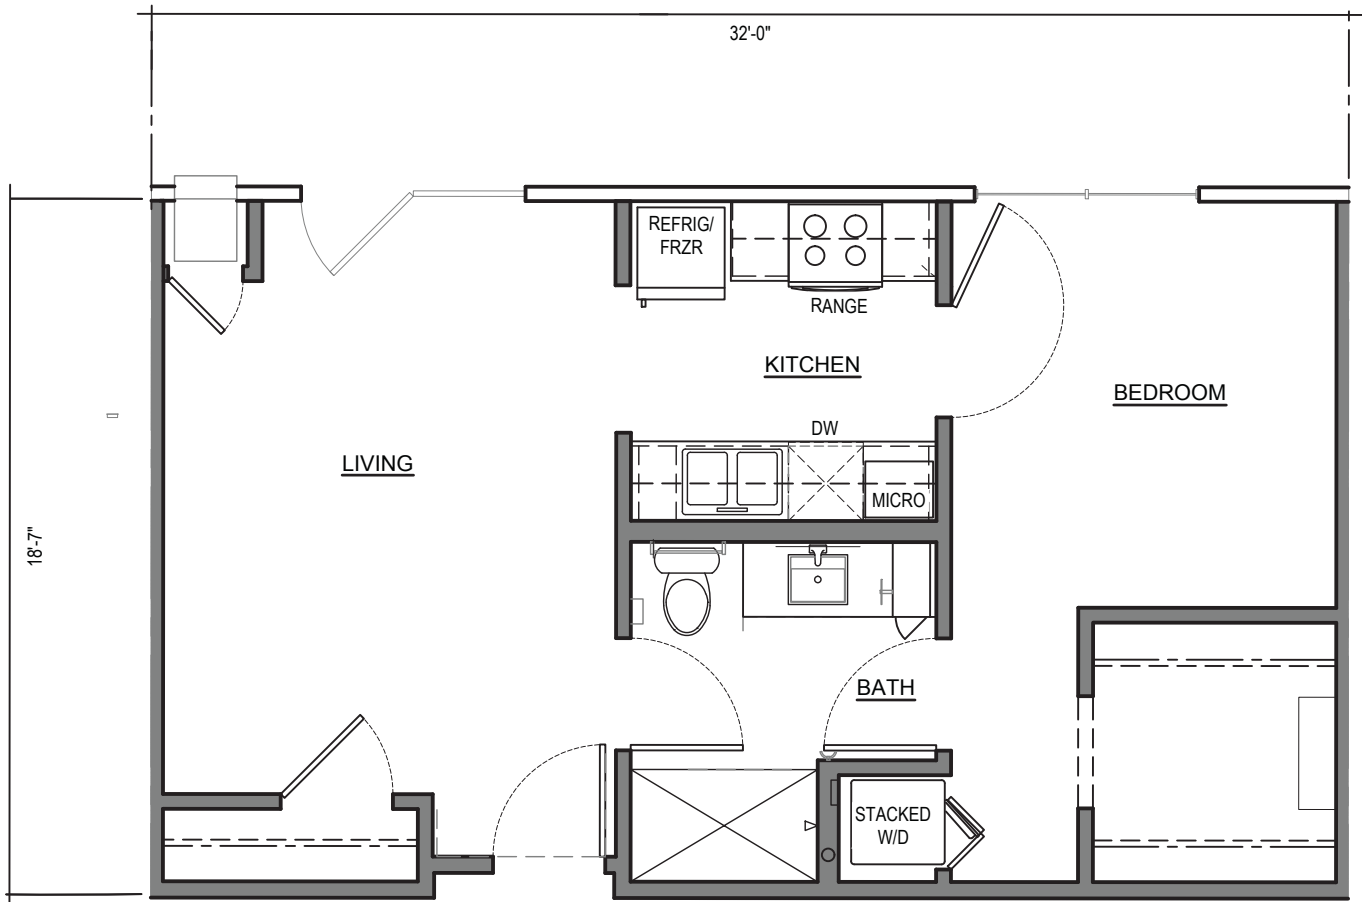

The Shuffcock

1 BEDROOM 1 BATH

THE GRAND
ROYALE

605 SQ. FT.
ELECTRIC FIREPLACE
WASHER & DRYER INCLUDED
4K UHD TV INCLUDED
FULL KITCHEN WITH UNDERCABINET LIGHTING
WALK-IN MASTER CLOSET
PRIVATE TERRACE

The American Royal

1 BEDROOM | BATH

THE GRAND
ROYALE

598 SQ. FT.
ELECTRIC FIREPLACE
WASHER & DRYER INCLUDED
4K UHD TV INCLUDED
FULL KITCHEN WITH UNDERCABINET LIGHTING
WALK-IN MASTER CLOSET
PRIVATE TERRACE

The Possum Trot

1 BEDROOM 1 BATH

THE GRAND
ROYALE

605 SQ. FT.
ELECTRIC FIREPLACE
WASHER & DRYER INCLUDED
4K UHD TV INCLUDED
FULL KITCHEN WITH UNDERCABINET LIGHTING
WALK-IN MASTER CLOSET
PRIVATE TERRACE

The Station

1 BEDROOM 1 BATH

THE GRAND
ROYALE

598 SQ. FT.
ELECTRIC FIREPLACE
WASHER & DRYER INCLUDED
4K UHD TV INCLUDED
FULL KITCHEN WITH UNDERCABINET LIGHTING
WALK-IN MASTER CLOSET
PRIVATE TERRACE

The Gig
1 BEDROOM 1 BATH

THE GRAND
ROYALE

605 SQ. FT.
ELECTRIC FIREPLACE
WASHER & DRYER INCLUDED
4K UHD TV INCLUDED
FULL KITCHEN WITH UNDERCABINET LIGHTING
WALK-IN MASTER CLOSET
PRIVATE TERRACE