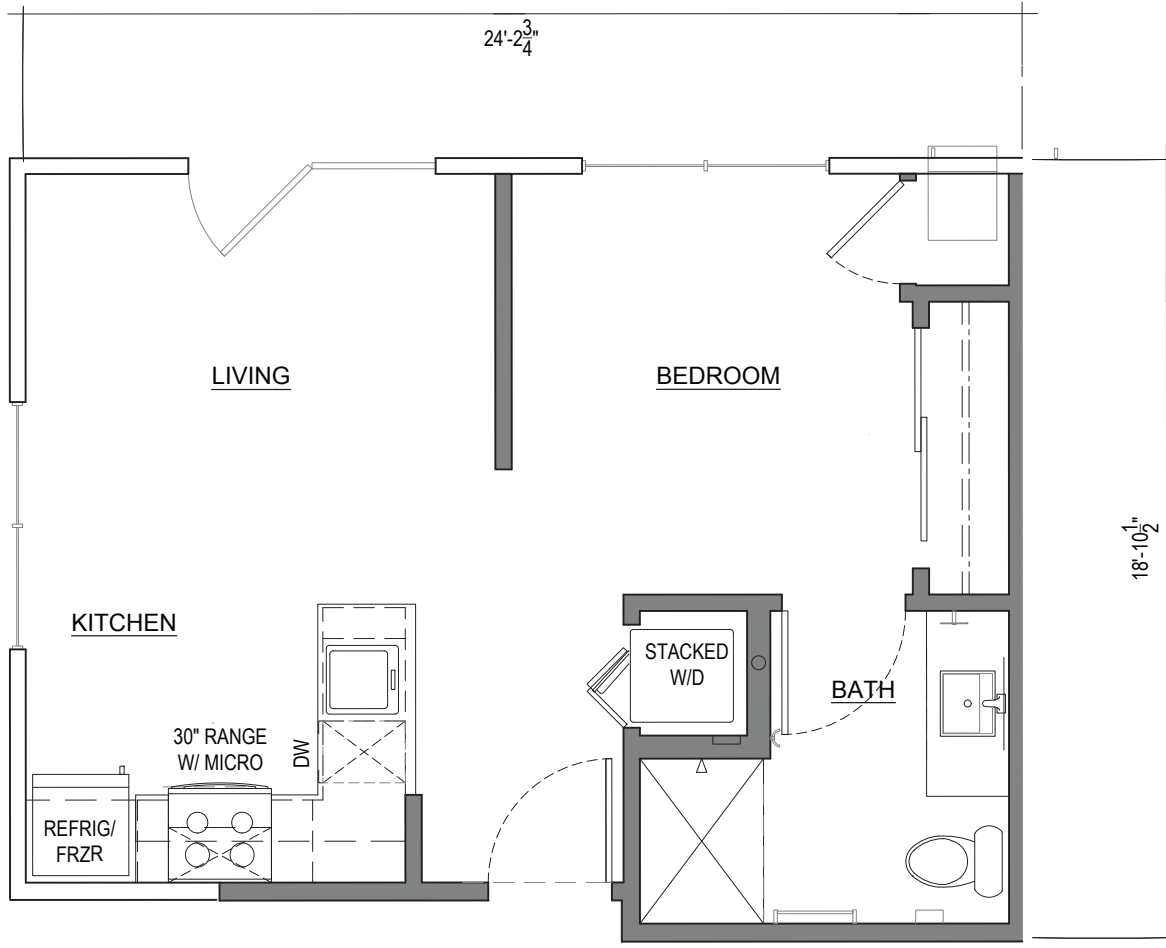

MARKET SQUARE

- STUDIO
- 1 BEDROOM/1 BATH
- 1 BEDROOM/1 BATH + DEN
- 2 BEDROOMS/2 BATHS

The Que
STUDIO

THE GRAND
ROYALE

452 SQ. FT.
ELECTRIC FIREPLACE
WASHER & DRYER INCLUDED
4K UHD TV INCLUDED
FULL KITCHEN WITH UNDERCABINET LIGHTING
PRIVATE TERRACE

The Swope
STUDIO

THE GRAND
ROYALE

453 SQ. FT.
ELECTRIC FIREPLACE
WASHER & DRYER INCLUDED
4K UHD TV INCLUDED
FULL KITCHEN WITH KITCHEN ISLAND
PRIVATE TERRACE

The Nafziger
STUDIO

THE GRAND
ROYALE

752 SQ. FT.

HANDICAP ACCESSIBLE

LARGE BAY WINDOW IN LIVING SPACE

ELECTRIC FIREPLACE

WASHER & DRYER INCLUDED

4K UHD TV INCLUDED

KITCHENETTE AND UNDERCABINET LIGHTING

WALK-IN MASTER CLOSET

The Hall
STUDIO

The Plaza
1 BEDROOM 1 BATH

THE GRAND
ROYALE

437 SQ. FT.
HANDICAP ACCESSIBLE
ELECTRIC FIREPLACE
WASHER & DRYER INCLUDED
4K UHD TV INCLUDED
KITCHENETTE AND UNDERCABINET LIGHTING

The Stover
STUDIO

THE GRAND
ROYALE