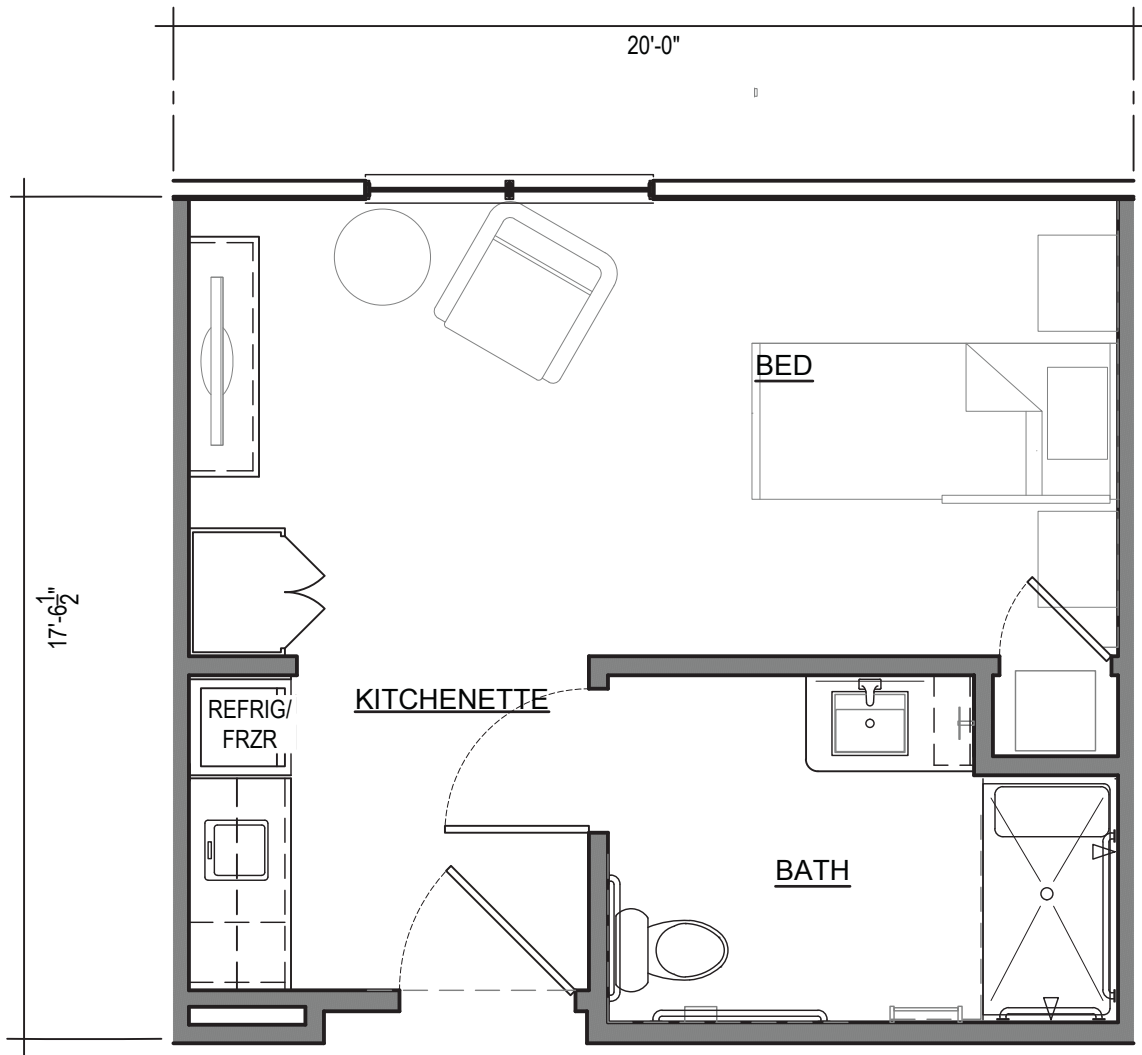

THE GRAND
ROYALE

558 SQ. FT.
HANDICAP ACCESSIBLE
ELECTRIC FIREPLACE
WASHER & DRYER INCLUDED
4K UHD TV INCLUDED
KITCHENETTE AND UNDERCABINET LIGHTING

The Star
STUDIO

THE GRAND
ROYALE

297 SQ. FT.
ELECTRIC FIREPLACE
WASHER & DRYER INCLUDED
4K UHD TV INCLUDED
KITCHENETTE AND UNDERCABINET LIGHTING

The Liberty
STUDIO

THE GRAND
ROYALE

286 SQ. FT.
ELECTRIC FIREPLACE
WASHER & DRYER INCLUDED
4K UHD TV INCLUDED
KITCHENETTE AND UNDERCABINET LIGHTING

The Westport
1 BEDROOM 1 BATH

THE GRAND
ROYALE

428 SQ. FT.
HANDICAP ACCESSIBLE
ELECTRIC FIREPLACE
WASHER & DRYER INCLUDED
4K UHD TV INCLUDED
KITCHENETTE AND UNDERCABINET LIGHTING

The Plaza
1 BEDROOM 1 BATH

THE GRAND
ROYALE

437 SQ. FT.
HANDICAP ACCESSIBLE
ELECTRIC FIREPLACE
WASHER & DRYER INCLUDED
4K UHD TV INCLUDED
KITCHENETTE AND UNDERCABINET LIGHTING

The Stover
STUDIO

THE GRAND
ROYALE

The Arrowhead

2 BEDROOM 2 BATH

THE GRAND
ROYALE

909 SQ. FT.
ELECTRIC FIREPLACE
WASHER & DRYER INCLUDED
4K UHD TV INCLUDED
FULL KITCHEN WITH UNDERCABINET LIGHTING
4 LARGE CLOSETS FOR AMPLE STORAGE
PRIVATE TERRACE