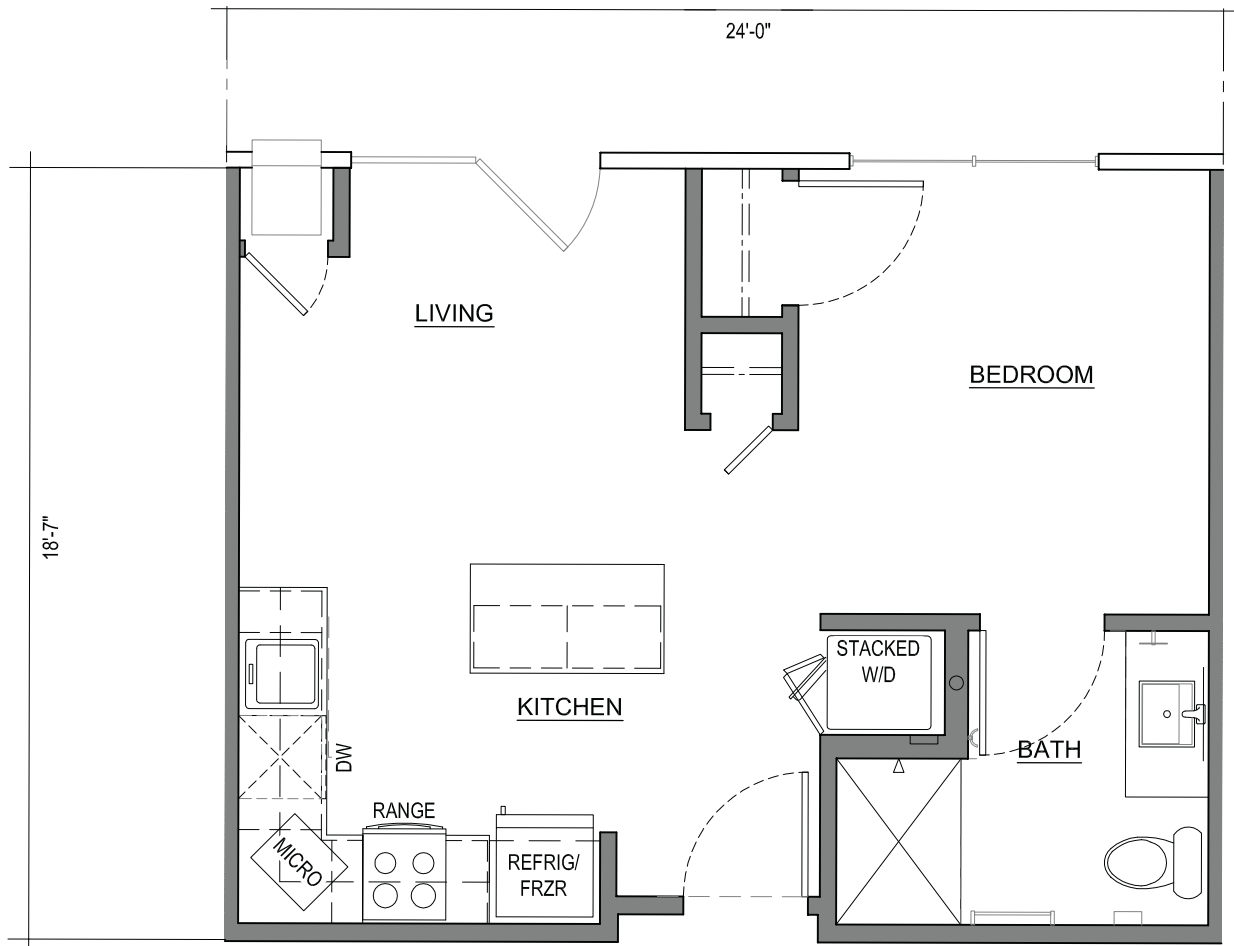

MARKET SQUARE

- STUDIO
- 1 BEDROOM/1 BATH
- 1 BEDROOM/1 BATH + DEN
- 2 BEDROOMS/2 BATHS

The Que
STUDIO

THE GRAND
ROYALE

452 SQ. FT.
ELECTRIC FIREPLACE
WASHER & DRYER INCLUDED
4K UHD TV INCLUDED
FULL KITCHEN WITH UNDERCABINET LIGHTING
PRIVATE TERRACE

The Swope
STUDIO

THE GRAND
ROYALE

453 SQ. FT.
ELECTRIC FIREPLACE
WASHER & DRYER INCLUDED
4K UHD TV INCLUDED
FULL KITCHEN WITH KITCHEN ISLAND
PRIVATE TERRACE

The Nafziger
STUDIO

THE GRAND
ROYALE

752 SQ. FT.

HANDICAP ACCESSIBLE

LARGE BAY WINDOW IN LIVING SPACE

ELECTRIC FIREPLACE

WASHER & DRYER INCLUDED

4K UHD TV INCLUDED

KITCHENETTE AND UNDERCABINET LIGHTING

WALK-IN MASTER CLOSET

The Hall
STUDIO

The Plaza
1 BEDROOM 1 BATH

THE GRAND
ROYALE

437 SQ. FT.
HANDICAP ACCESSIBLE
ELECTRIC FIREPLACE
WASHER & DRYER INCLUDED
4K UHD TV INCLUDED
KITCHENETTE AND UNDERCABINET LIGHTING

The Stover
STUDIO

THE GRAND
ROYALE