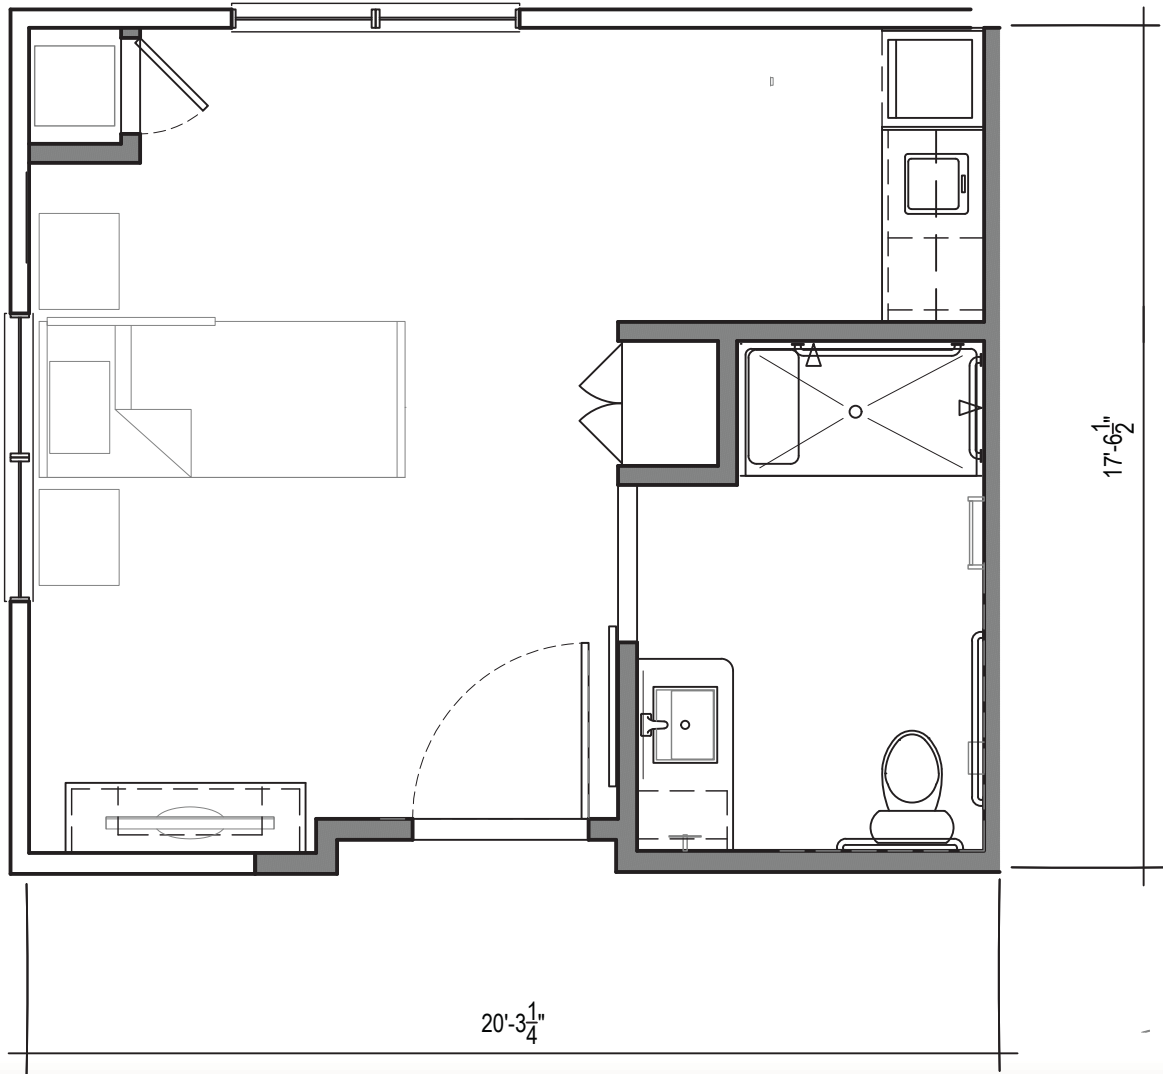

The Liberty
STUDIO

THE GRAND
ROYALE

286 SQ. FT.
ELECTRIC FIREPLACE
WASHER & DRYER INCLUDED
4K UHD TV INCLUDED
KITCHENETTE AND UNDERCABINET LIGHTING

The Westport
1 BEDROOM 1 BATH

THE GRAND
ROYALE

428 SQ. FT.
HANDICAP ACCESSIBLE
ELECTRIC FIREPLACE
WASHER & DRYER INCLUDED
4K UHD TV INCLUDED
KITCHENETTE AND UNDERCABINET LIGHTING

The Plaza
1 BEDROOM 1 BATH

THE GRAND
ROYALE

437 SQ. FT.
HANDICAP ACCESSIBLE
ELECTRIC FIREPLACE
WASHER & DRYER INCLUDED
4K UHD TV INCLUDED
KITCHENETTE AND UNDERCABINET LIGHTING

The Stover
STUDIO

THE GRAND
ROYALE

356 SQ. FT.
HANDICAP ACCESSIBLE
ELECTRIC FIREPLACE
WASHER & DRYER INCLUDED
4K UHD TV INCLUDED
KITCHENETTE AND UNDERCABINET LIGHTING

The Fountain
STUDIO

THE GRAND
ROYALE

367 SQ. FT.
HANDICAP ACCESSIBLE
ELECTRIC FIREPLACE
WASHER & DRYER INCLUDED
4K UHD TV INCLUDED
KITCHENETTE AND UNDERCABINET LIGHTING

The Arrowhead

2 BEDROOM 2 BATH

THE GRAND
ROYALE

909 SQ. FT.
ELECTRIC FIREPLACE
WASHER & DRYER INCLUDED
4K UHD TV INCLUDED
FULL KITCHEN WITH UNDERCABINET LIGHTING
4 LARGE CLOSETS FOR AMPLE STORAGE
PRIVATE TERRACE