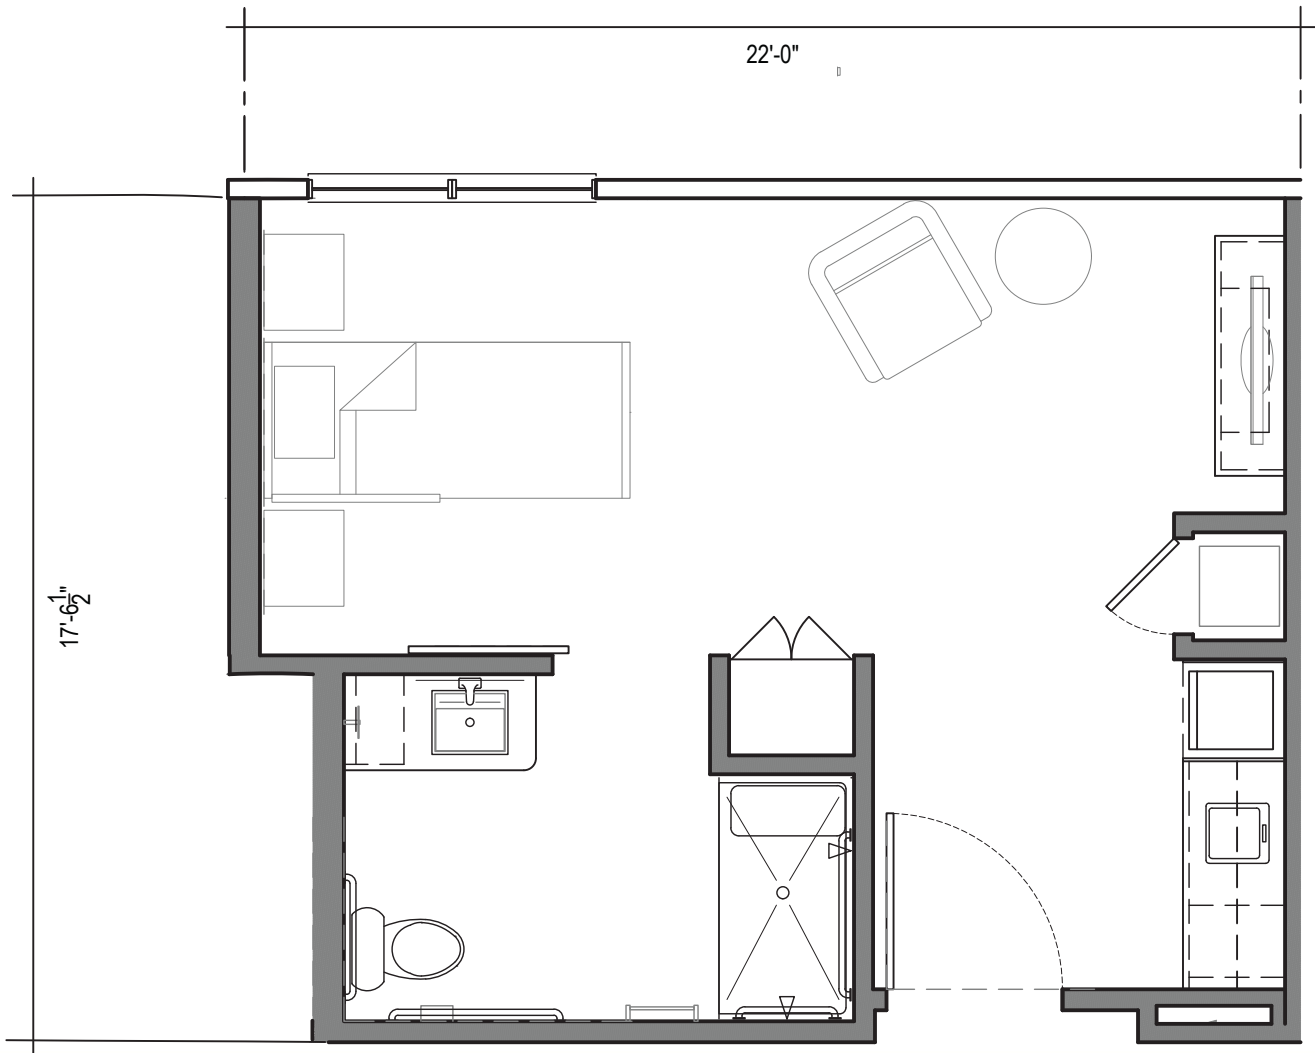

The Aviator

STUDIO

THE GRAND
ROYALE

347 SQ. FT.
ELECTRIC FIREPLACE
WASHER & DRYER INCLUDED
4K UHD TV INCLUDED
KITCHENETTE AND UNDERCABINET LIGHTING

The Outlaw
STUDIO

THE GRAND
ROYALE

373 SQ. FT.
ELECTRIC FIREPLACE
WASHER & DRYER INCLUDED
4K UHD TV INCLUDED
KITCHENETTE AND UNDERCABINET LIGHTING

The Arrowhead

2 BEDROOM 2 BATH

THE GRAND
ROYALE

909 SQ. FT.
ELECTRIC FIREPLACE
WASHER & DRYER INCLUDED
4K UHD TV INCLUDED
FULL KITCHEN WITH UNDERCABINET LIGHTING
4 LARGE CLOSETS FOR AMPLE STORAGE
PRIVATE TERRACE

The Wall

1 BEDROOM 1 BATH

THE GRAND
ROYALE

895 SQ. FT.
ELECTRIC FIREPLACE
WASHER & DRYER INCLUDED
4K UHD TV INCLUDED
FULL KITCHEN WITH UNDERCABINET LIGHTING
LARGE KITCHEN ISLAND
DOUBLE VANITY IN MASTER BATH
WALK-IN MASTER CLOSET
PRIVATE TERRACE