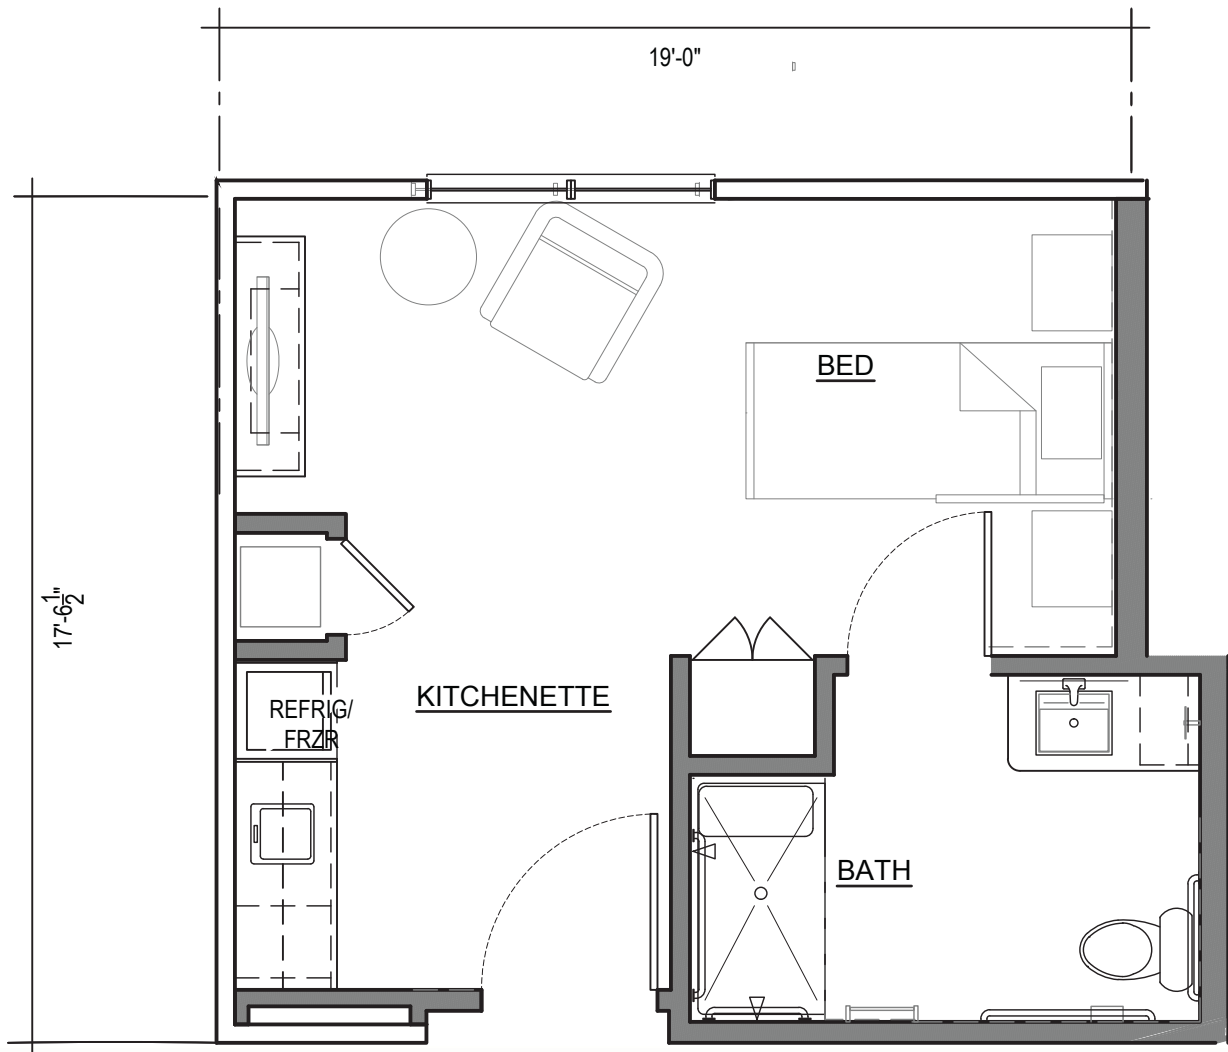

The Plaza
1 BEDROOM 1 BATH

THE GRAND
ROYALE

437 SQ. FT.
HANDICAP ACCESSIBLE
ELECTRIC FIREPLACE
WASHER & DRYER INCLUDED
4K UHD TV INCLUDED
KITCHENETTE AND UNDERCABINET LIGHTING

The Stover
STUDIO

THE GRAND
ROYALE

356 SQ. FT.
HANDICAP ACCESSIBLE
ELECTRIC FIREPLACE
WASHER & DRYER INCLUDED
4K UHD TV INCLUDED
KITCHENETTE AND UNDERCABINET LIGHTING

The Fountain
STUDIO

THE GRAND
ROYALE

367 SQ. FT.
HANDICAP ACCESSIBLE
ELECTRIC FIREPLACE
WASHER & DRYER INCLUDED
4K UHD TV INCLUDED
KITCHENETTE AND UNDERCABINET LIGHTING

The Aviator

STUDIO

THE GRAND
ROYALE

347 SQ. FT.
ELECTRIC FIREPLACE
WASHER & DRYER INCLUDED
4K UHD TV INCLUDED
KITCHENETTE AND UNDERCABINET LIGHTING

The Outlaw
STUDIO

THE GRAND
ROYALE

373 SQ. FT.
ELECTRIC FIREPLACE
WASHER & DRYER INCLUDED
4K UHD TV INCLUDED
KITCHENETTE AND UNDERCABINET LIGHTING

The Arrowhead

2 BEDROOM 2 BATH

THE GRAND
ROYALE

909 SQ. FT.
ELECTRIC FIREPLACE
WASHER & DRYER INCLUDED
4K UHD TV INCLUDED
FULL KITCHEN WITH UNDERCABINET LIGHTING
4 LARGE CLOSETS FOR AMPLE STORAGE
PRIVATE TERRACE