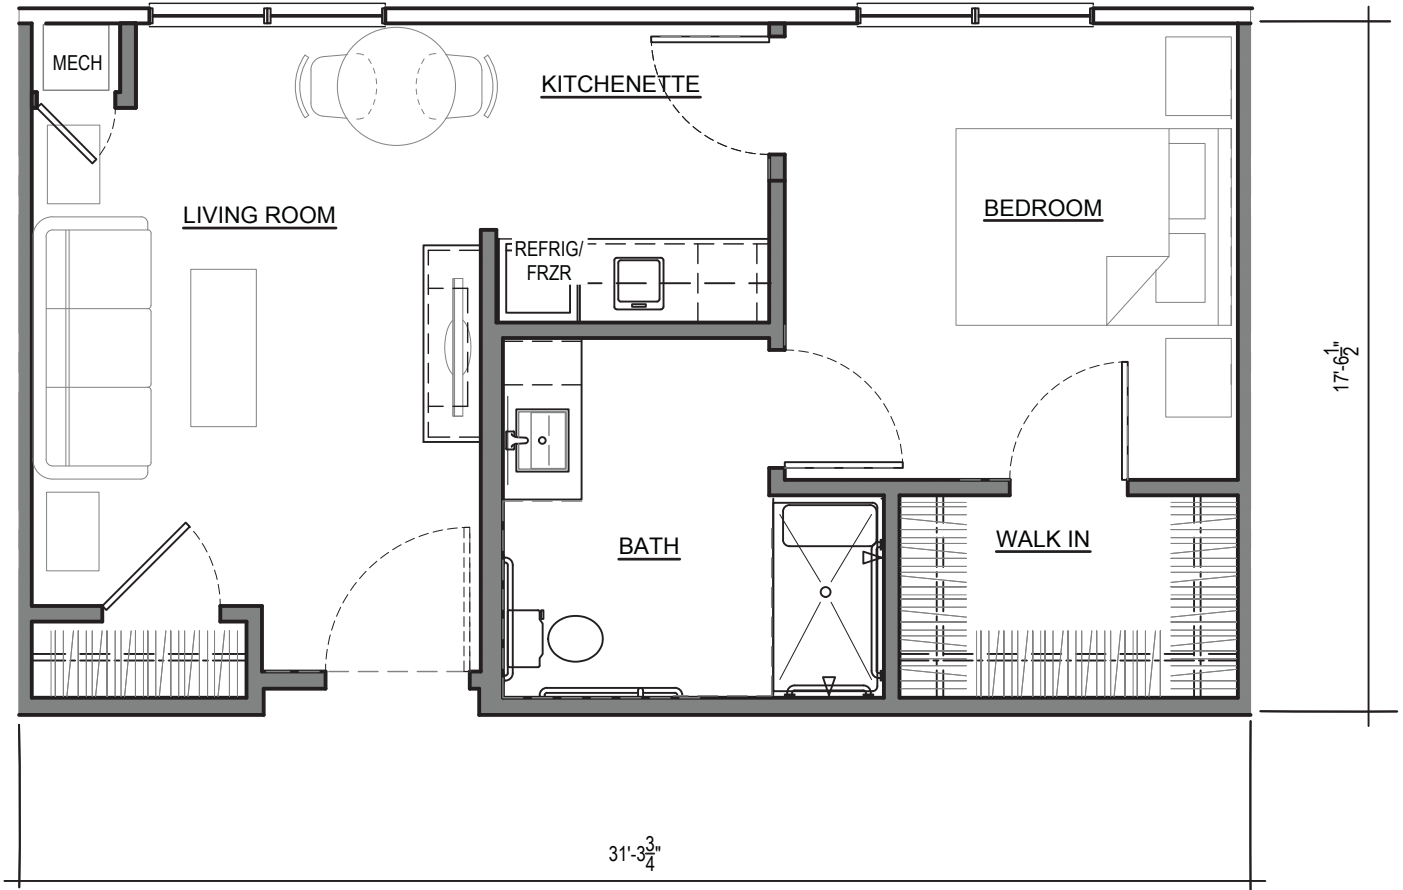

The Electric

1 BEDROOM 1 BATH

THE GRAND
ROYALE

570 SQ. FT.
HANDICAP ACCESSIBLE
ELECTRIC FIREPLACE
WASHER & DRYER INCLUDED
4K UHD TV INCLUDED
KITCHENETTE AND UNDERCABINET LIGHTING

The Honeybee
1 BEDROOM | 1 BATH

THE GRAND
ROYALE

558 SQ. FT.
HANDICAP ACCESSIBLE
ELECTRIC FIREPLACE
WASHER & DRYER INCLUDED
4K UHD TV INCLUDED
KITCHENETTE AND UNDERCABINET LIGHTING

The Star
STUDIO

THE GRAND
ROYALE

297 SQ. FT.
ELECTRIC FIREPLACE
WASHER & DRYER INCLUDED
4K UHD TV INCLUDED
KITCHENETTE AND UNDERCABINET LIGHTING

The Liberty
STUDIO

THE GRAND
ROYALE

286 SQ. FT.
ELECTRIC FIREPLACE
WASHER & DRYER INCLUDED
4K UHD TV INCLUDED
KITCHENETTE AND UNDERCABINET LIGHTING

The Westport
1 BEDROOM 1 BATH

THE GRAND
ROYALE

428 SQ. FT.
HANDICAP ACCESSIBLE
ELECTRIC FIREPLACE
WASHER & DRYER INCLUDED
4K UHD TV INCLUDED
KITCHENETTE AND UNDERCABINET LIGHTING

The Plaza
1 BEDROOM 1 BATH

THE GRAND
ROYALE

437 SQ. FT.
HANDICAP ACCESSIBLE
ELECTRIC FIREPLACE
WASHER & DRYER INCLUDED
4K UHD TV INCLUDED
KITCHENETTE AND UNDERCABINET LIGHTING

The Stover
STUDIO

THE GRAND
ROYALE