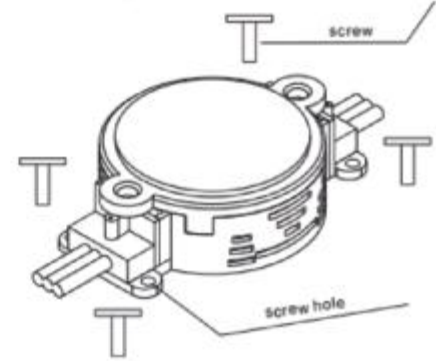

LL23

Linear light

A. Small project control solution

B. Special big project control solution

Pixel light

Art-net/DX512 Control System

Pixel light

A. Holder installation

B. Directly installation

C. Profile installation

Inground light

IL12

IL13

IL14

IL15

IL16