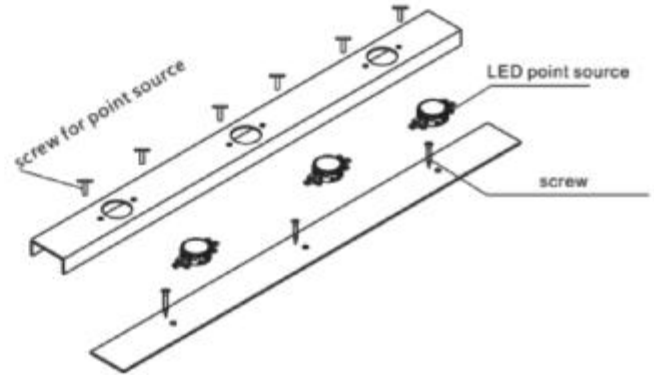

LL23

Linear light

A. Small project control solution

B. Special big project control solution

Pixel light

Art-net/DX512 Control System

Pixel light

A. Holder installation

B. Directly installation

C. Profile installation

Inground light

IL12

IL13

IL14

IL15

IL16