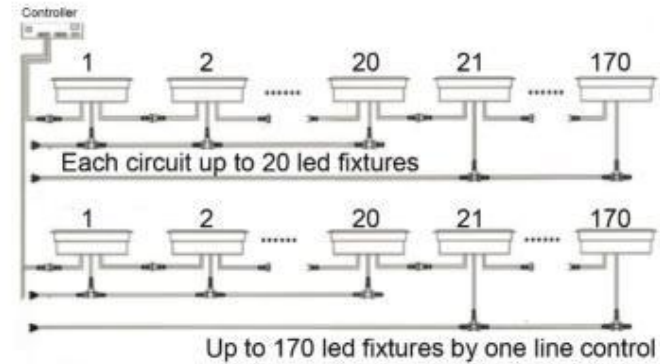

IL24

IL25

IL26

IL27

IL28

IL29

IL30

IL31

A. Single Color Control system

Each circuit, the wire can be connected in parallel with 20 led fixtures, and the ground line is connected.

B. Full Color Control system

C. Installation

Flood light

A. Single Color Control system