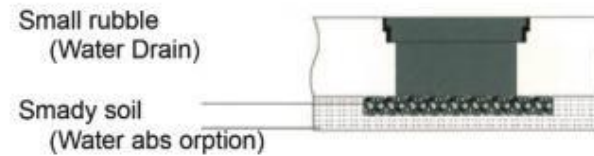

A. Single Color Control system

Each circuit, the wire can be connected in parallel with 20 led fixtures, and the ground line is connected.

B. Full Color Control system

C. Installation

Flood light

A. Single Color Control system