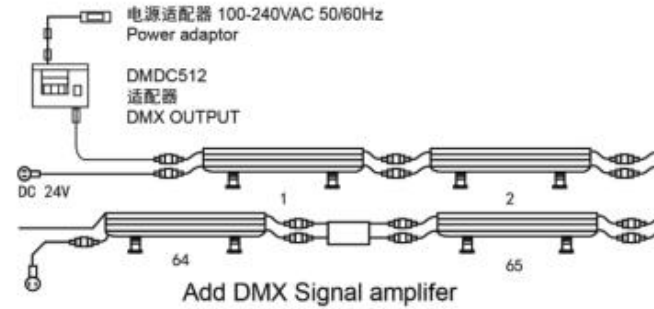

The led fixturesquantity is according to the actual power, the actual is not more than 80% of the total power supply.

add one switching power

B. Full color

For DC24V(350W),the led fixturesquantity is according to the actual power, the actual is not more than 80% of the total power supply.