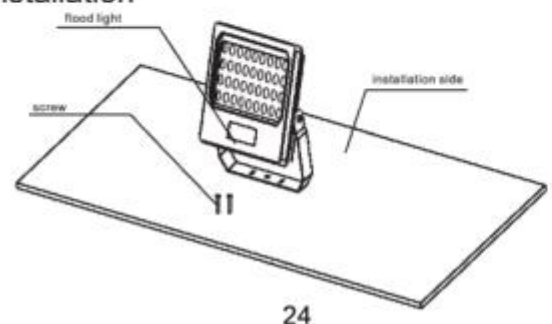

C. Installation