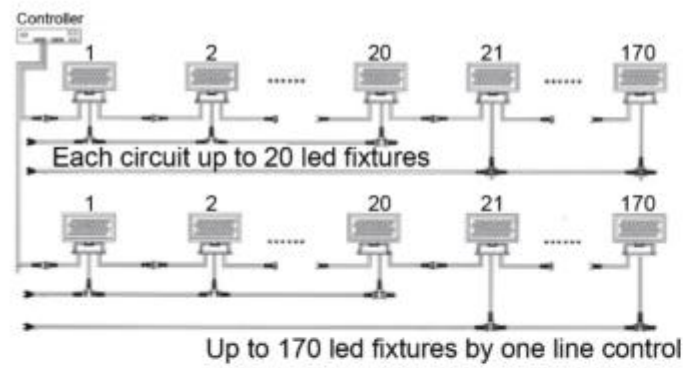

A. Single Color Control system

Each circuit, the wire can be connected in parallel with 20 led fixtures, and the ground line is connected.

B. Full Color Control system

C. Installation

Flood light

A. Single Color Control system

Each circuit, the wire can be connected in parallel with 20 led fixtures, and the ground line is connected.

B. Full Color Control system

C. Installation

FL10

FL11

FL12

FL13

FL14