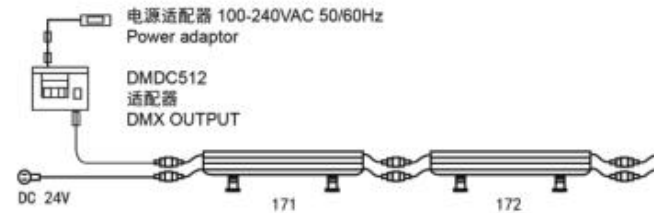

add one DMX control