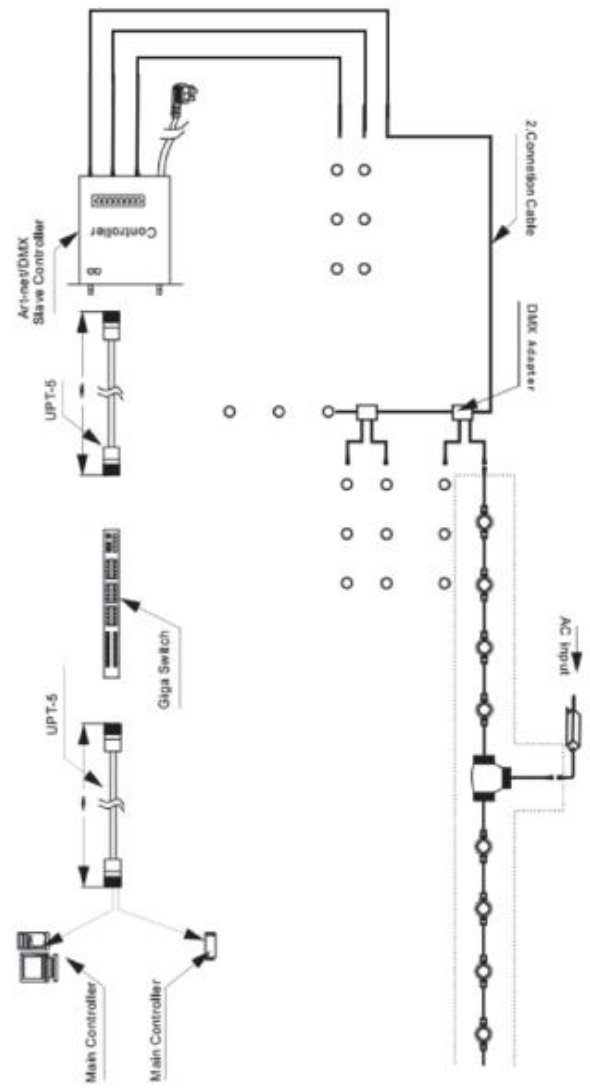

LL23

Linear light

A. Small project control solution

B. Special big project control solution

Pixel light

Art-net/DX512 Control System

Pixel light

A. Holder installation

B. Directly installation

C. Profile installation

Inground light

IL12

IL13

IL14

IL15

IL16