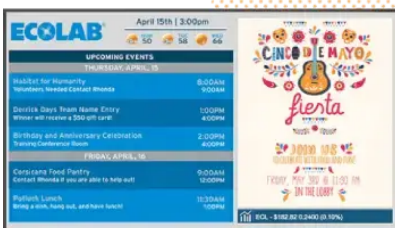

Enterprise Digital Signage for Screens, Kiosks & video

reachmedianetwork.com/

February 8, 2022

Skip to content

For organizations and companies looking to dramatically improve the way they communicate and share information using digital signage.

FREE TRIAL

REQUEST FREE DEMO NOW!

TRUSTED BY

EVENTS CALENDARS & NOTIFICATIONS